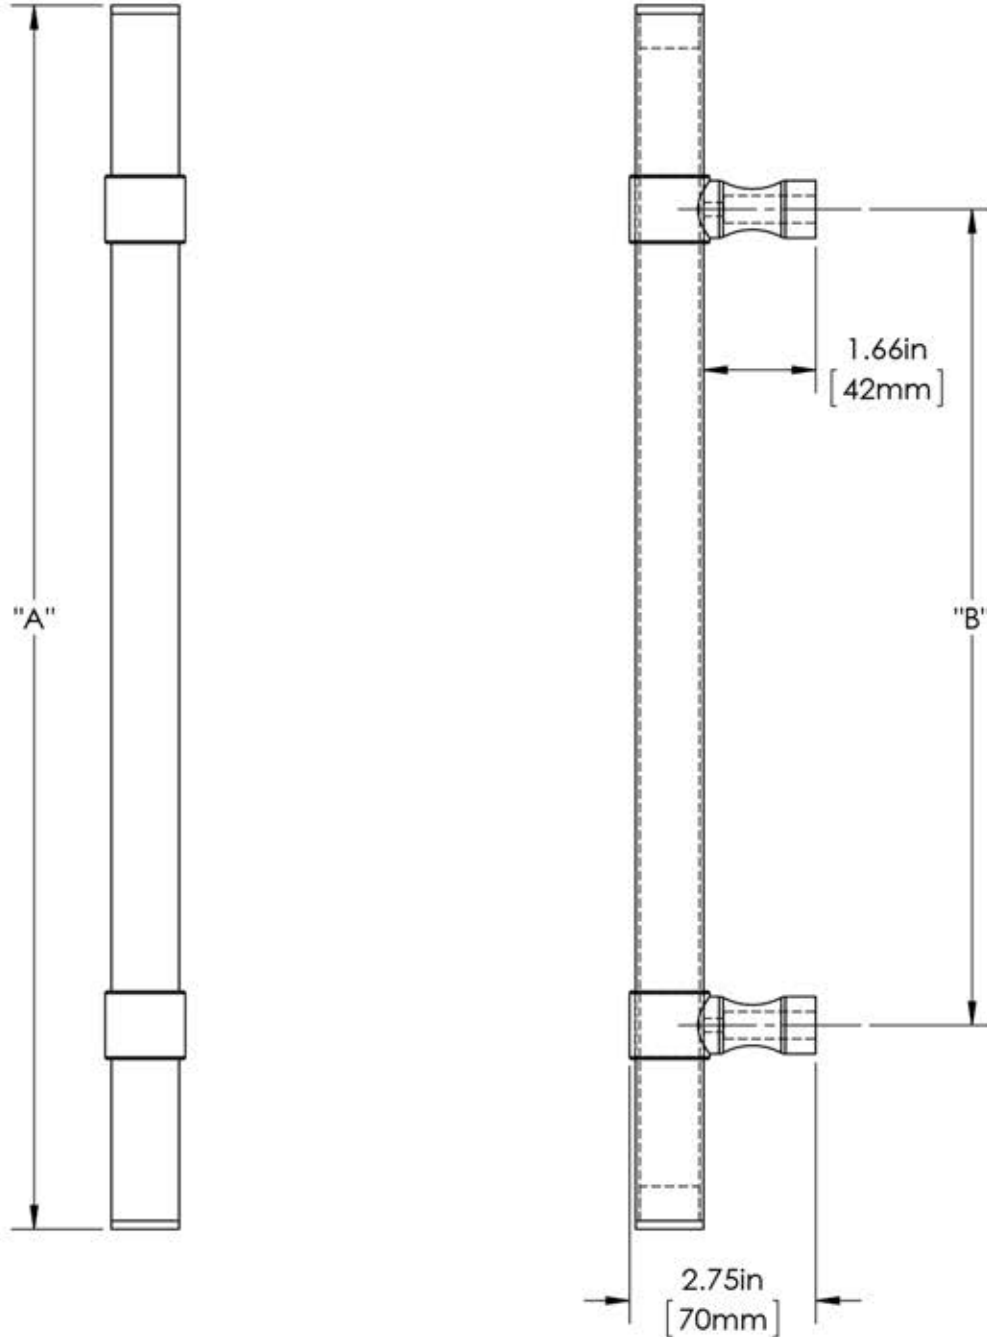

First Impressions DLG100SMTSS4

Overall Length "A"	Center To Center "B"	Overall Diameter "C"
12"(305mm)	8"(203mm)	1"(25mm)
24"(610mm)	18"(457mm)	1"(25mm)
36"(914mm)	24"(610mm)	1"(25mm)
48"(1219mm)	36"(914mm)	1"(25mm)