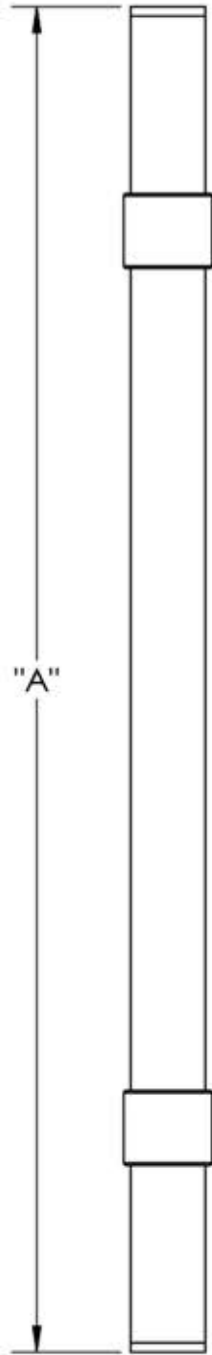

# First Impressions DLG100SMTSBR

| Overall Length "A" | Center To Center "B" | Overall Diameter "C" |
|--------------------|----------------------|----------------------|
| 12"(305mm)         | 8"(203mm)            | 1"(25mm)             |
| 24"(610mm)         | 18"(457mm)           | 1"(25mm)             |
| 36"(914mm)         | 24"(610mm)           | 1"(25mm)             |