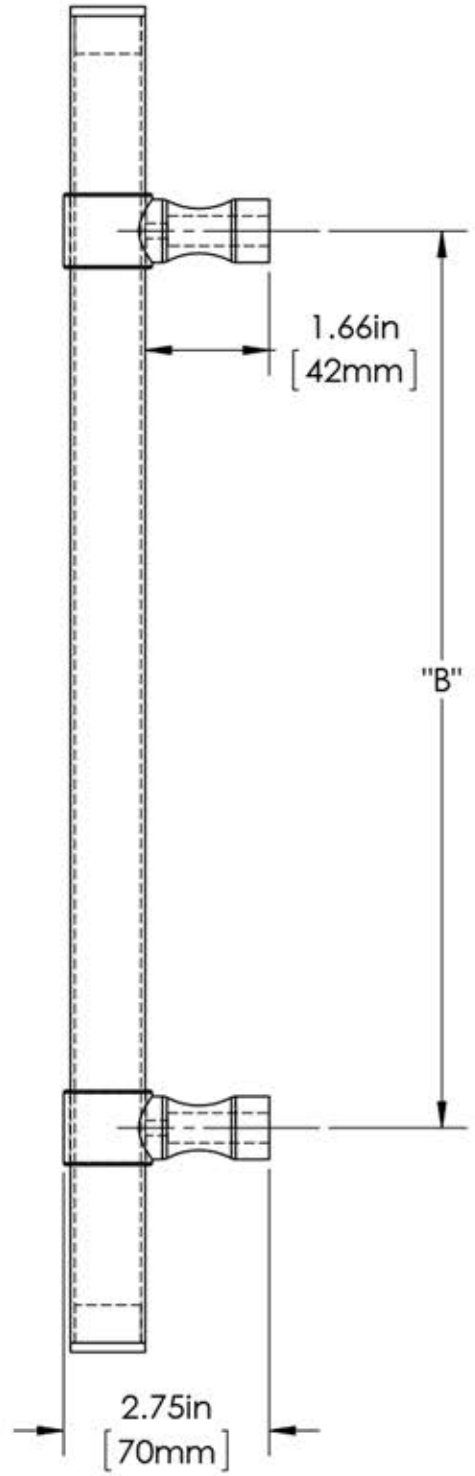

# First Impressions DLG100SMTSBR

| Overall Length "A" | Center To Center "B" | Overall Diameter "C" |
|--------------------|----------------------|----------------------|
| 12"(305mm)         | 8"(203mm)            | 1"(25mm)             |
| 24"(610mm)         | 18"(457mm)           | 1"(25mm)             |
| 36"(914mm)         | 24"(610mm)           | 1"(25mm)             |