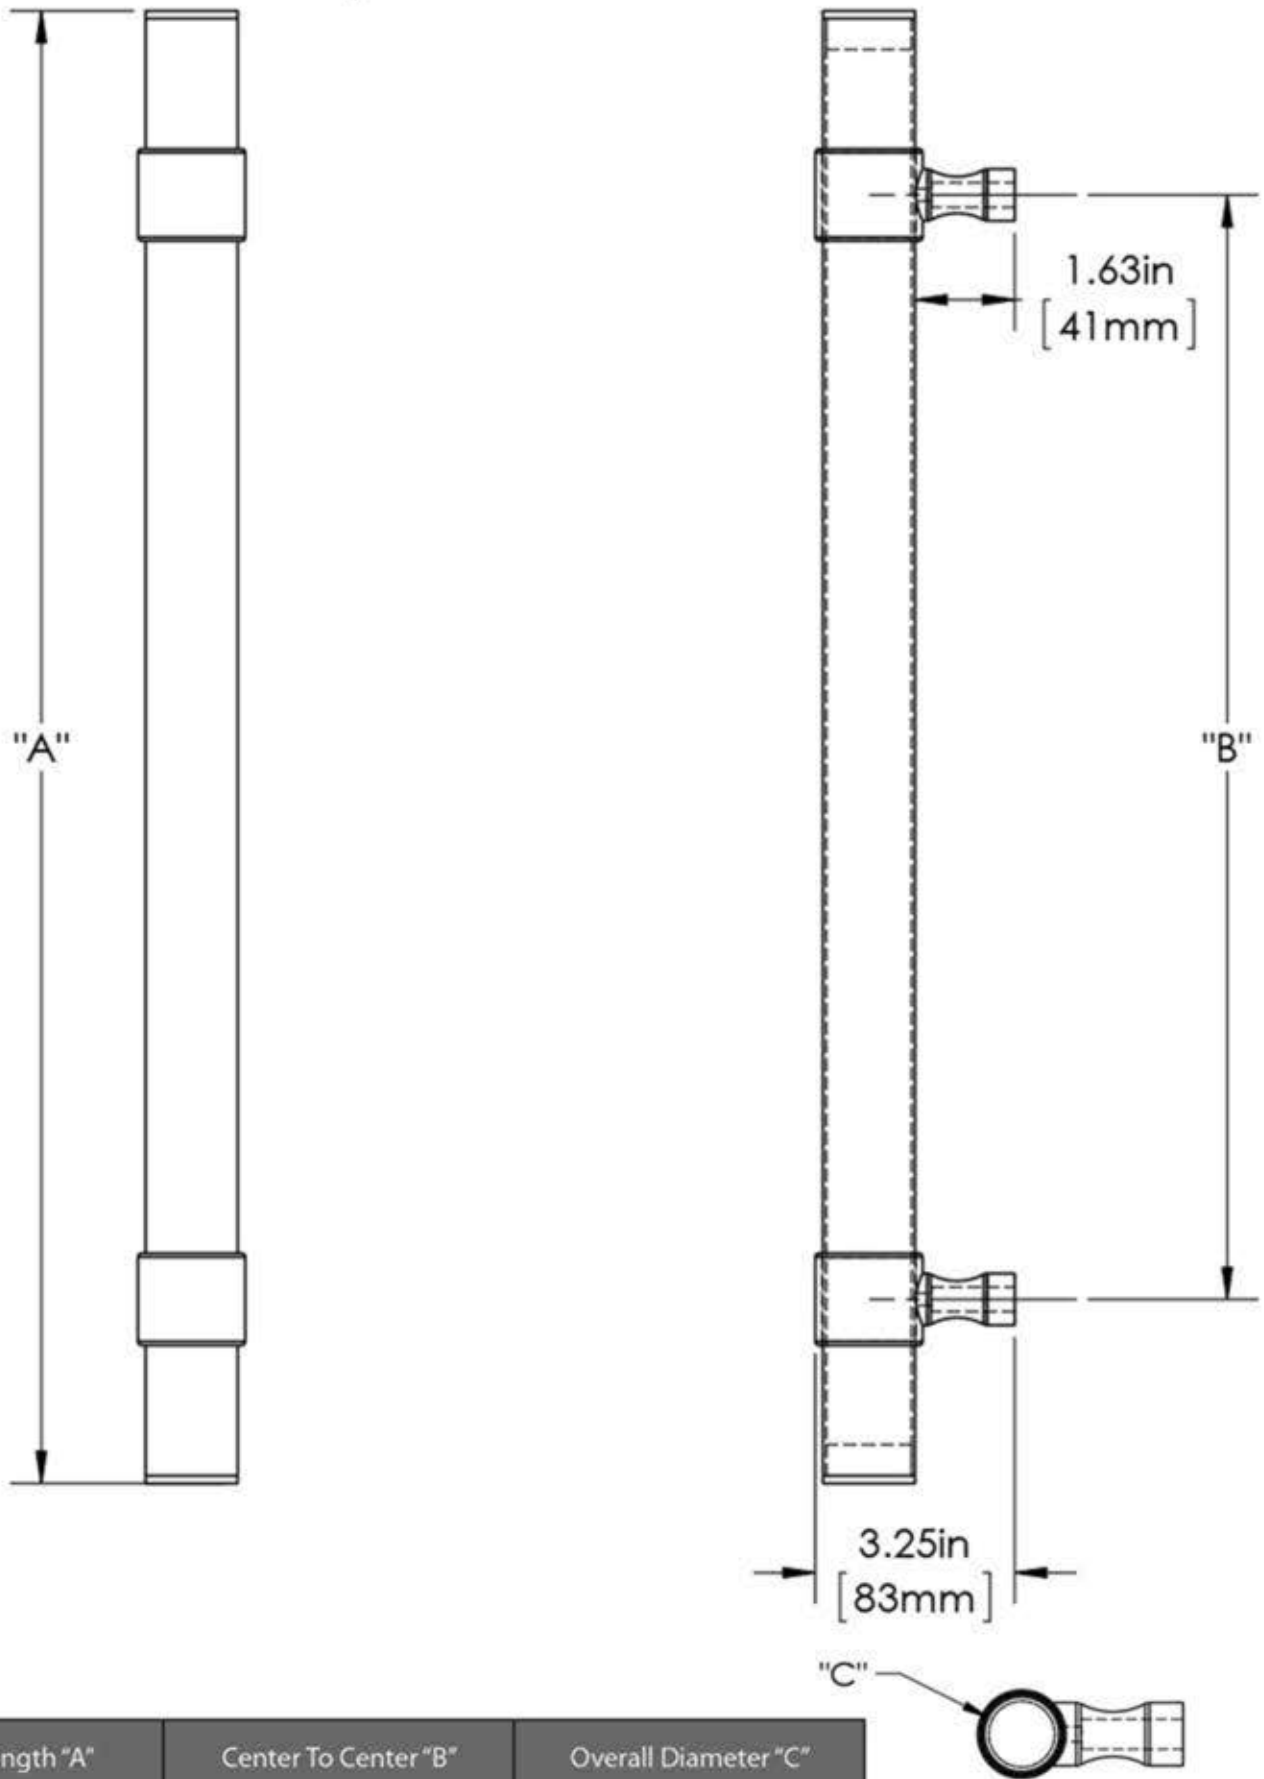

First Impressions DLG150SMTSSBR

Overall Length "A"	Center To Center "B"	Overall Diameter "C"
18"(457mm)	12"(305mm)	1 1/2"(38mm)
24"(610mm)	18"(457mm)	1 1/2"(38mm)
36"(914mm)	24"(610mm)	1 1/2"(38mm)