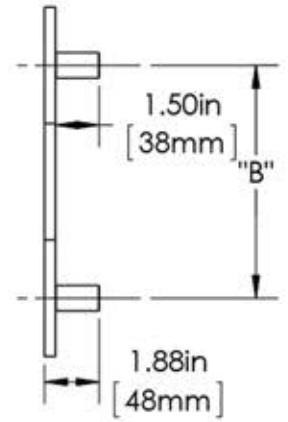

First Impressions DLN1040SMTSS4

Overall Height "A"	Center To Center "B"	Overall Length "C"
12"(305mm)	8"(203mm)	40"(1016mm)