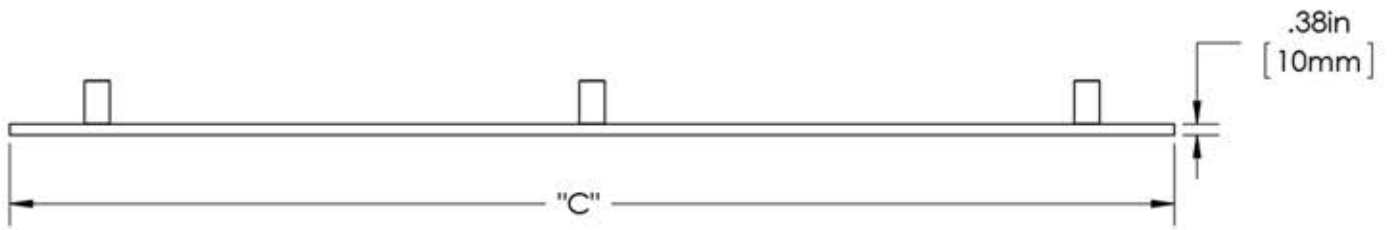

First Impressions DLN1040SMTSS4

Overall Height "A"	Center To Center "B"	Overall Length "C"
12"(305mm)	8"(203mm)	40"(1016mm)