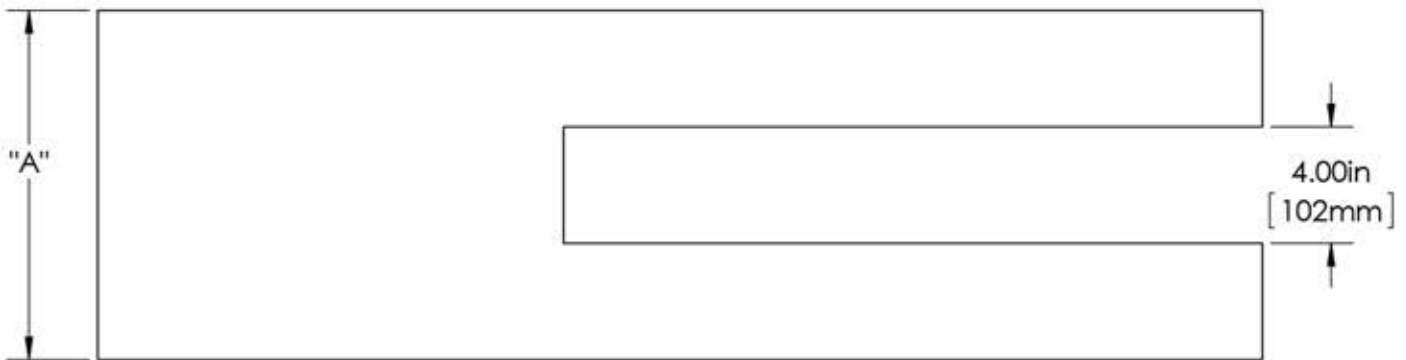

First Impressions DLN1040SMTSS4

Overall Height "A"	Center To Center "B"	Overall Length "C"
12"(305mm)	8"(203mm)	40"(1016mm)