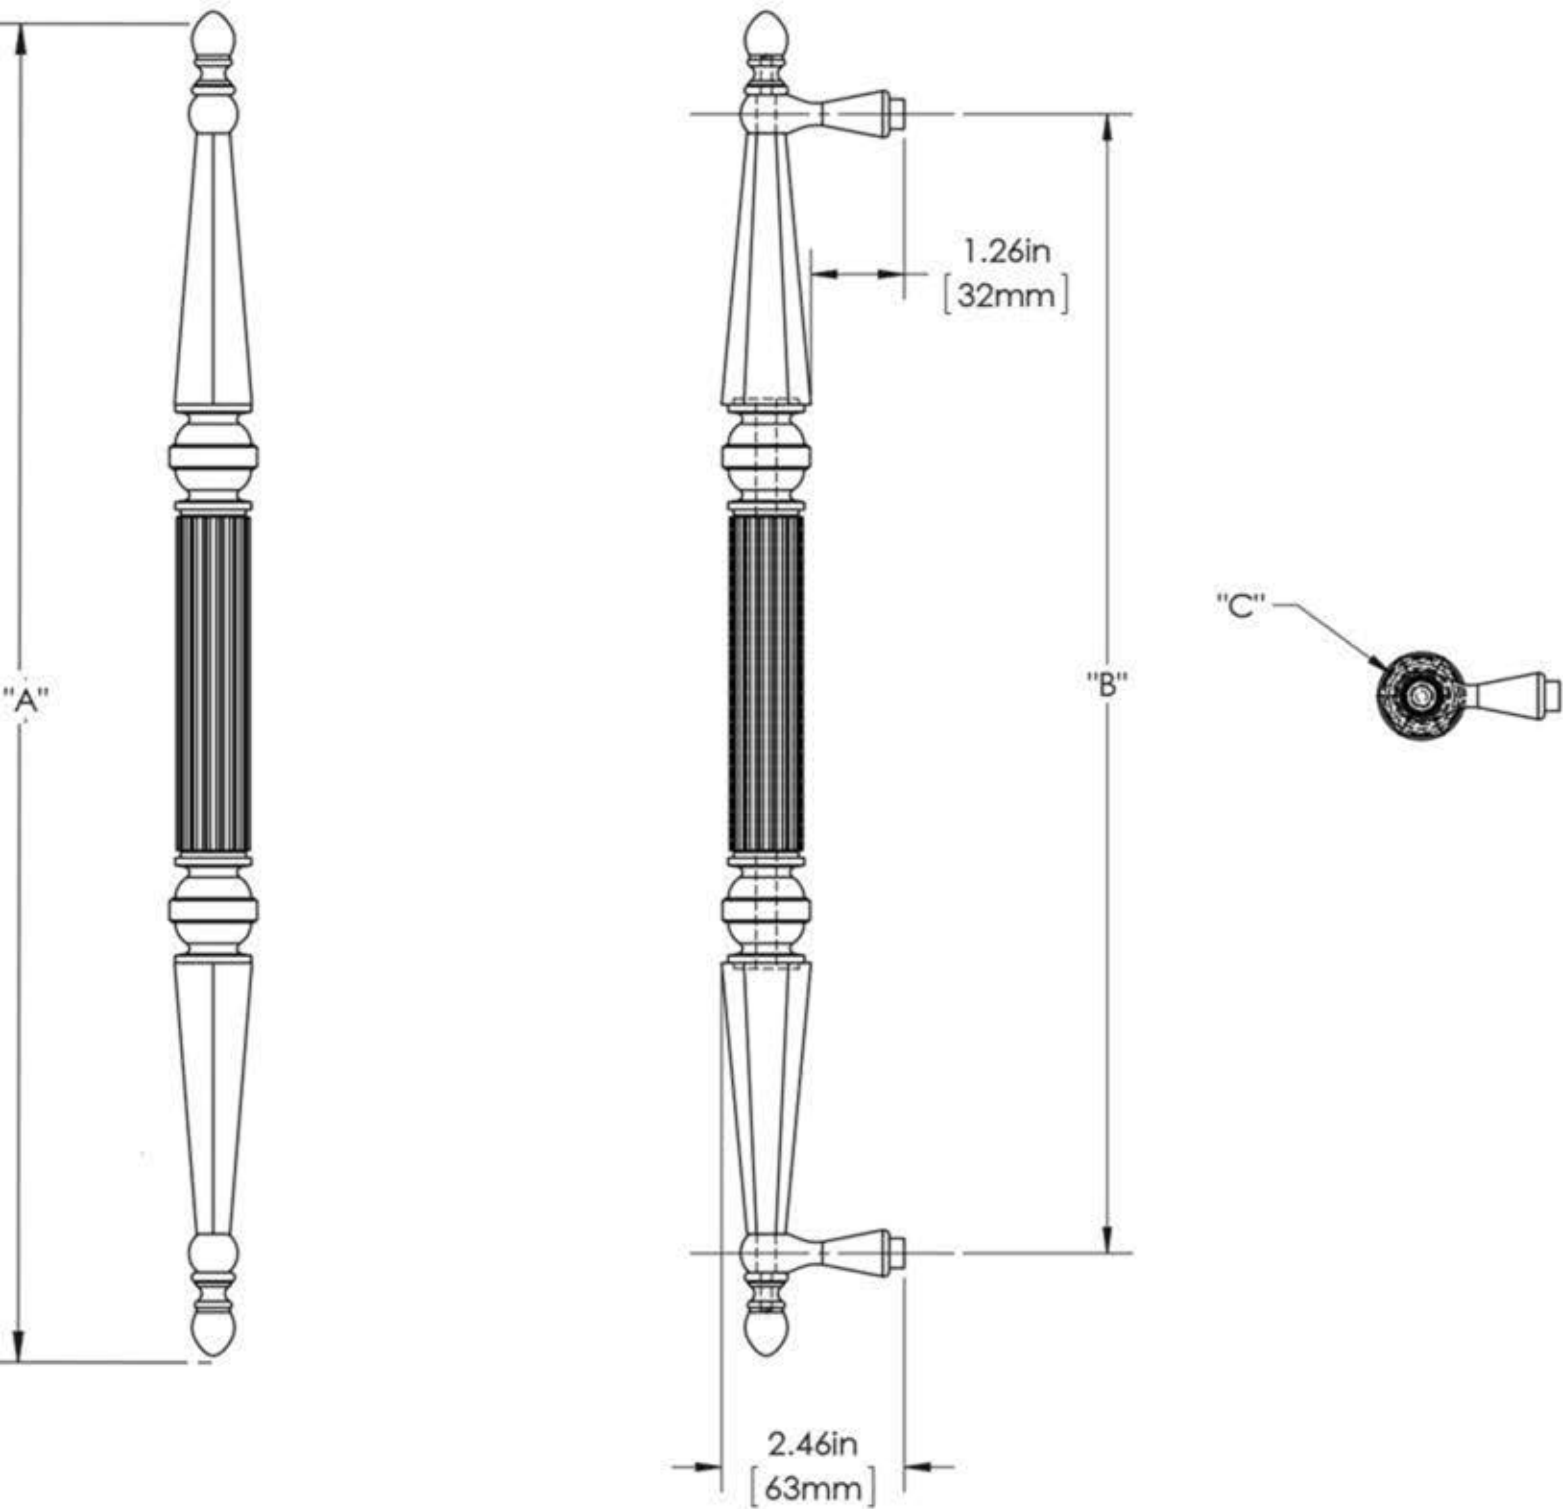

First Impressions DLW1RDDSBR

Overall Length "A"	Center To Center "B"	Overall Diameter "C"
18"(457mm)	15 3/8"(391mm)	1"(25mm)
24"(610mm)	21 3/8"(543mm)	1"(25mm)