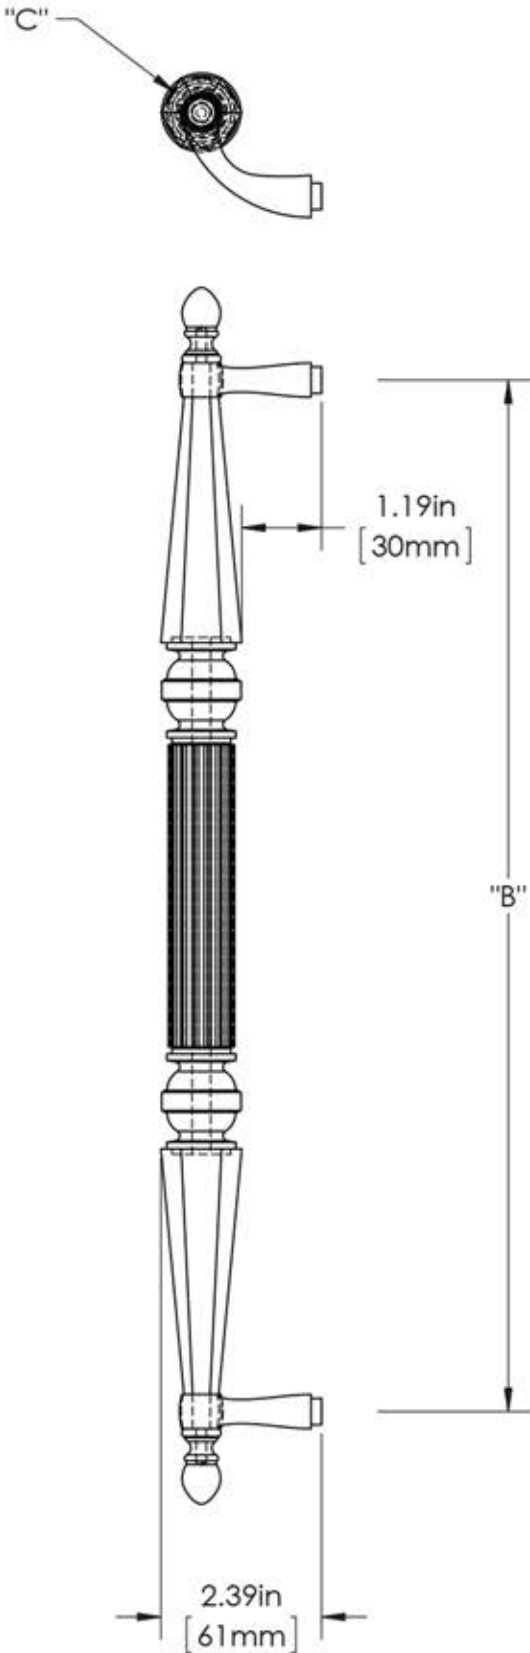

# First Impressions DLW1RDDDFBR

Overall Length	Center To Center "B"	Overall Diameter "C"
18"(457mm)	15 3/8"(391mm)	1"(25mm)
24"(610mm)	21 3/8"(543mm)	1"(25mm)