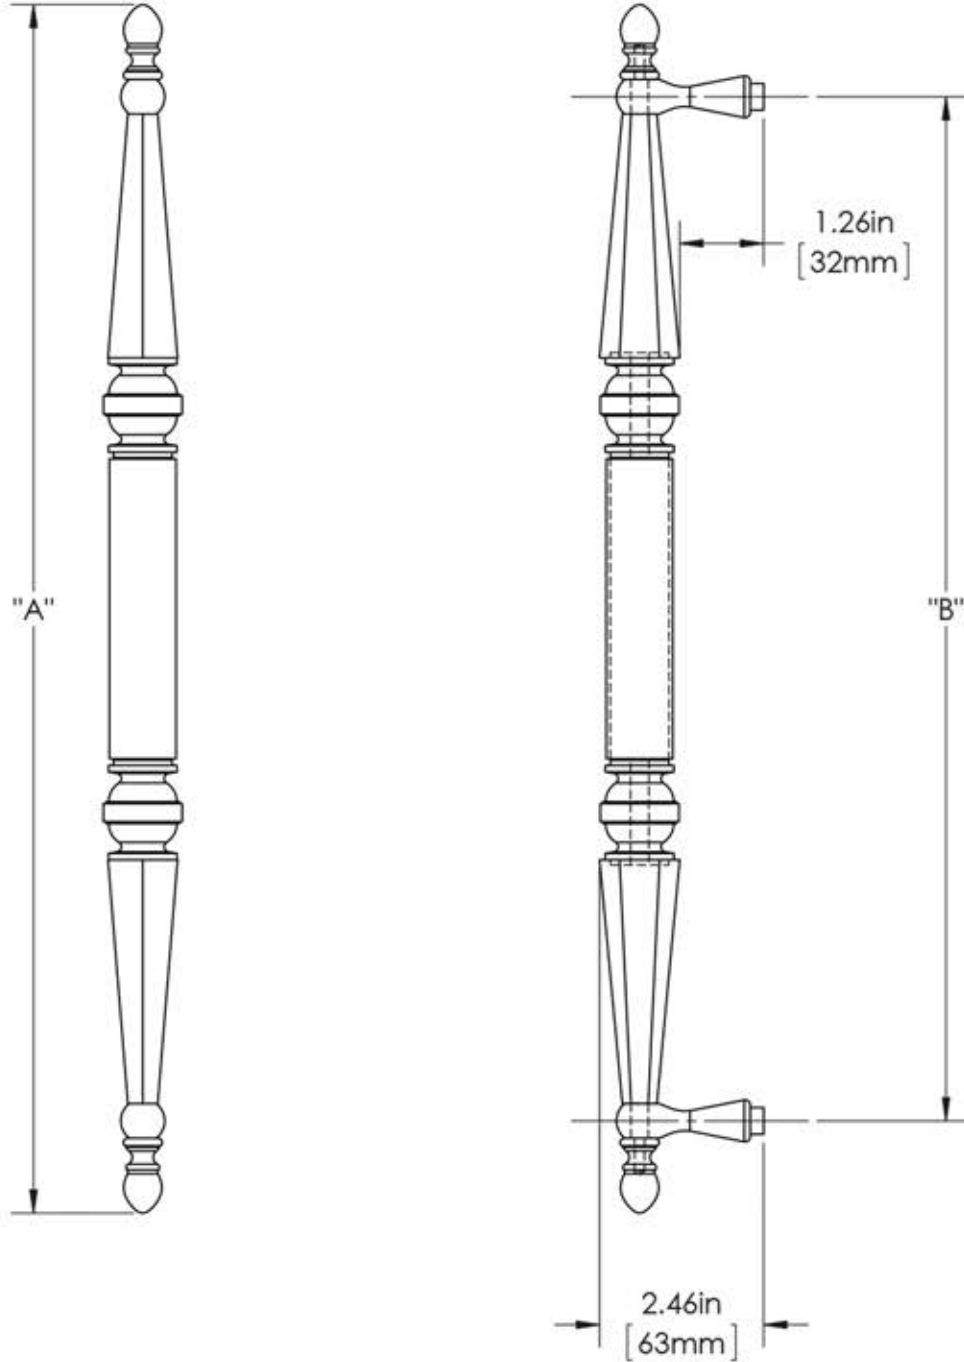

First Impressions DLW1SMTSBR

Overall Length "A"	Center To Center "B"	Overall Diameter "C"
18"(457mm)	15 3/8"(391mm)	1"(25mm)
24"(610mm)	21 3/8"(543mm)	1"(25mm)