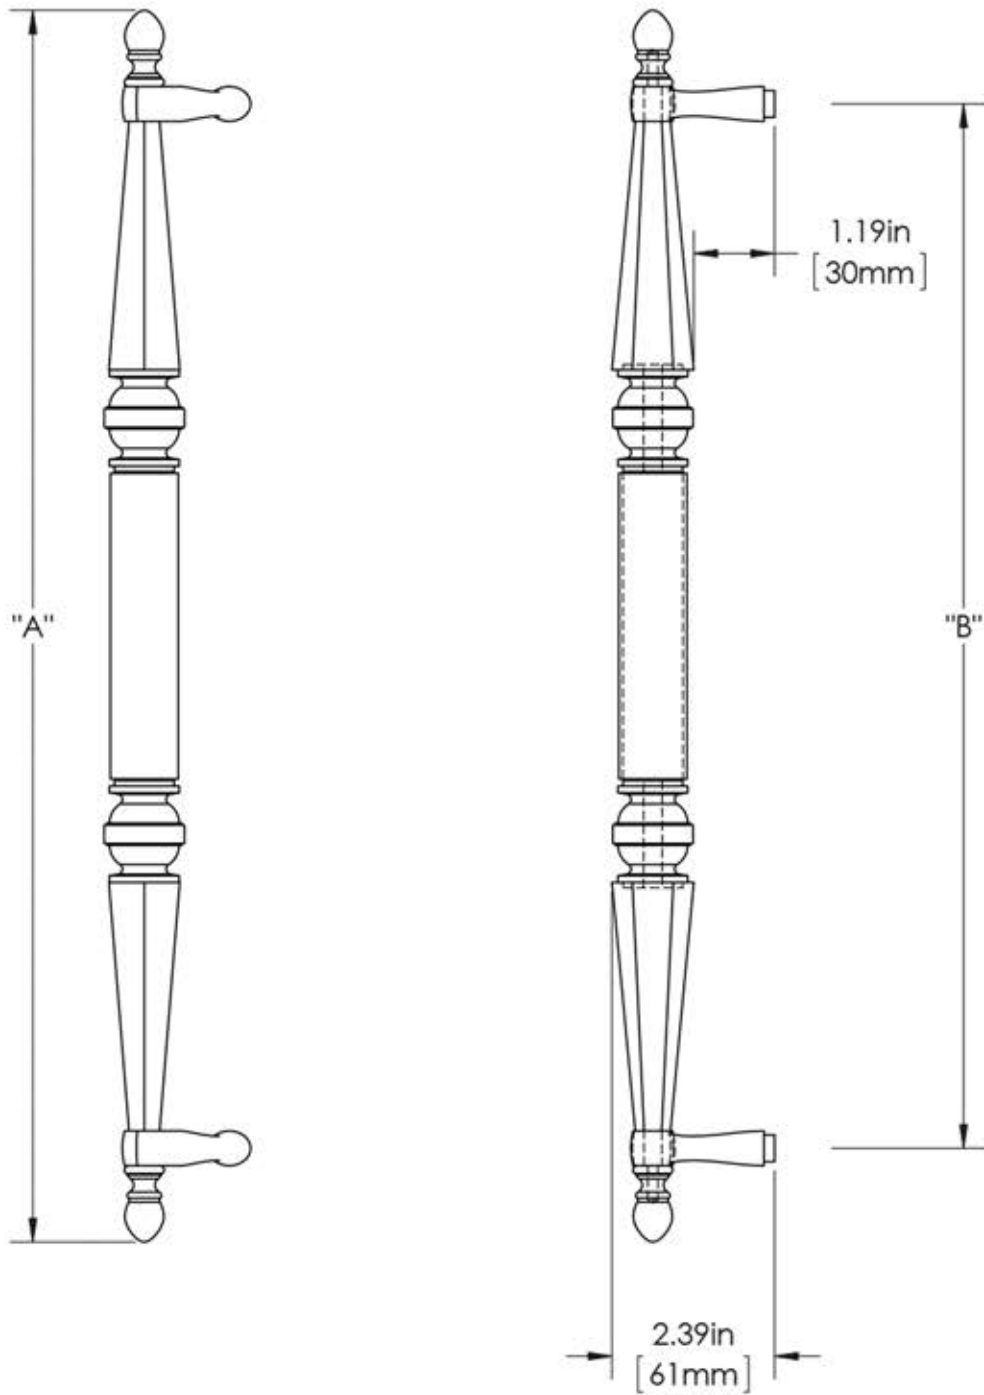

First Impressions DLW1SMTFBR

Overall Length "A"	Center To Center "B"	Overall Diameter "C"
18"(457mm)	15 3/8"(391mm)	1"(25mm)
24"(610mm)	21 3/8"(543mm)	1"(25mm)