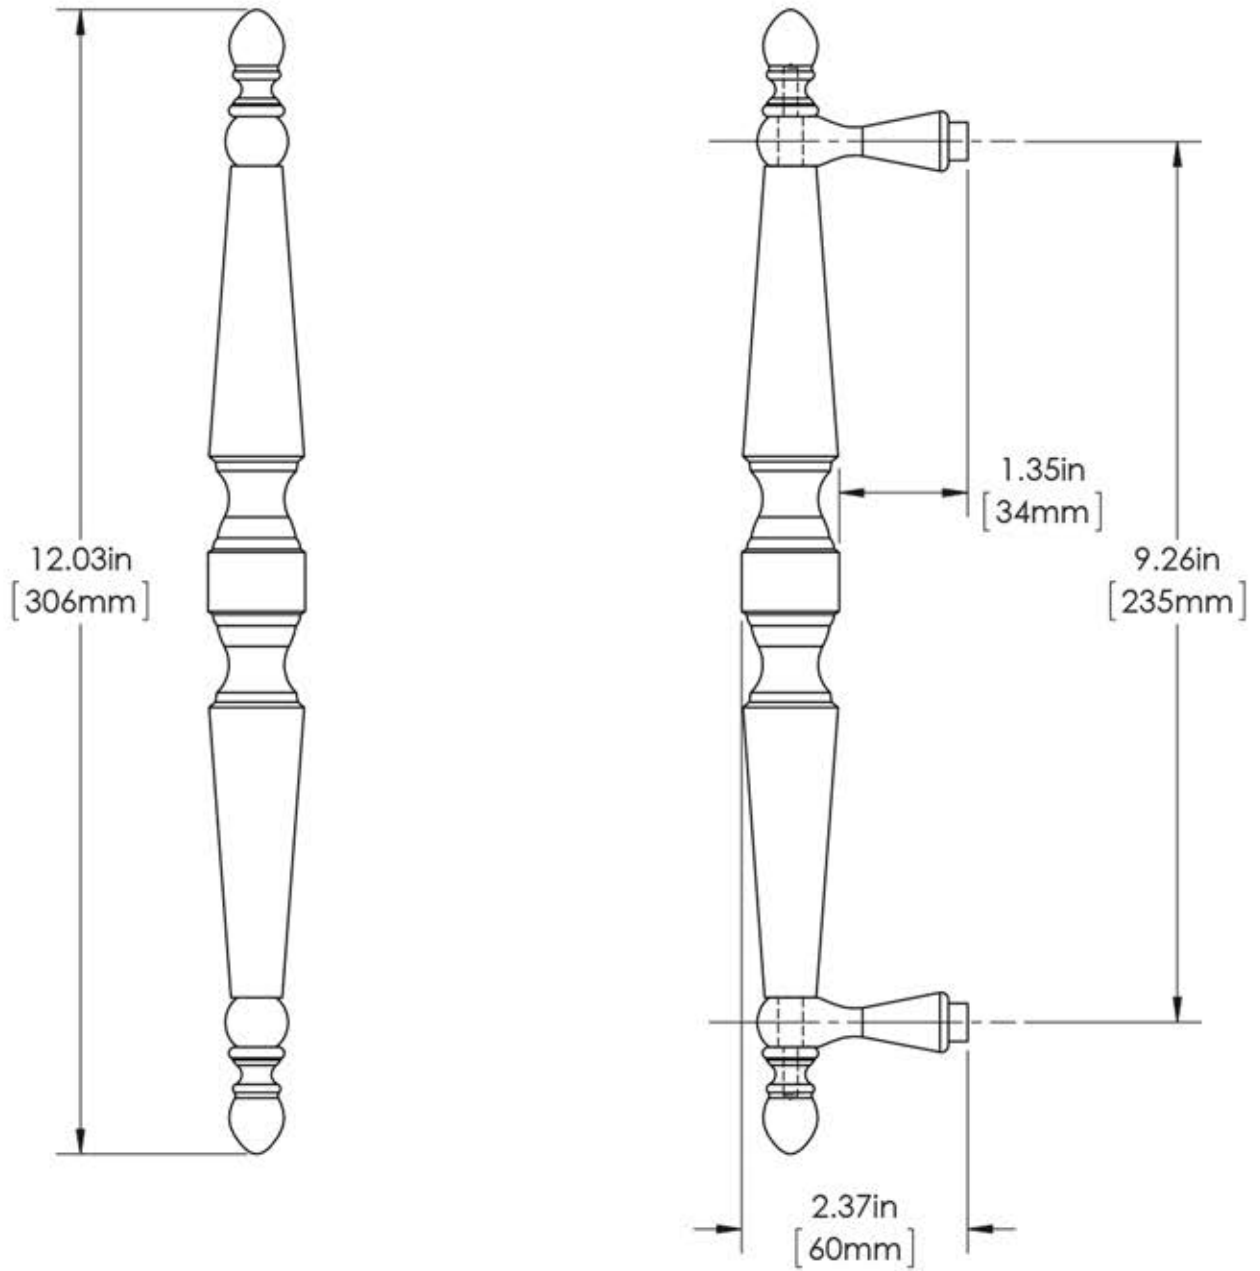

First Impressions DLW7012SMTSBR

Overall Length	Center To Center	Overall Diameter
12"(305mm)	9 1/4"(235mm)	1"(25mm)