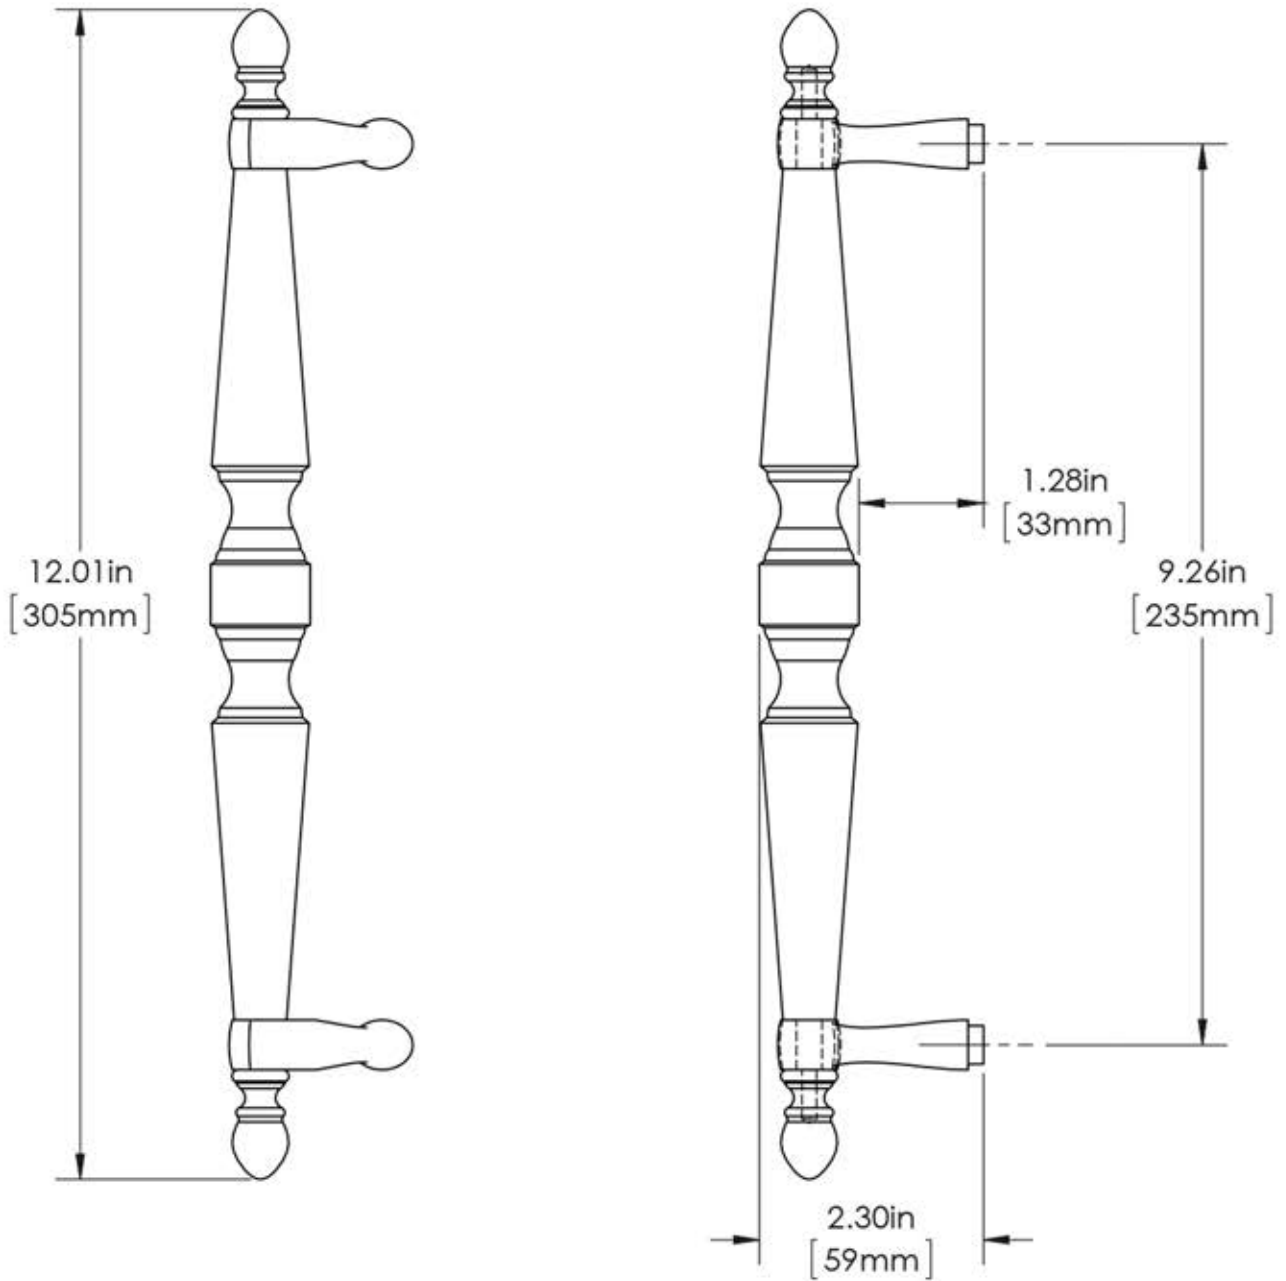

First Impressions DLW7012SMTFBR

Overall Length	Center To Center	Overall Diameter
12"(305mm)	9 1/4"(235mm)	1"(25mm)