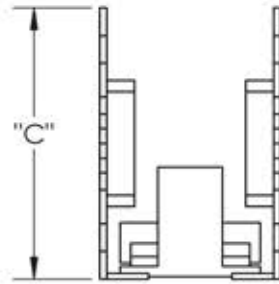

First Impressions DRB1006BRPSG

Overall Length "A"	Center To Center "B"	Overall Width "C"
6"(152mm)	4 3/16"(106mm)	2 3/8"(60mm)