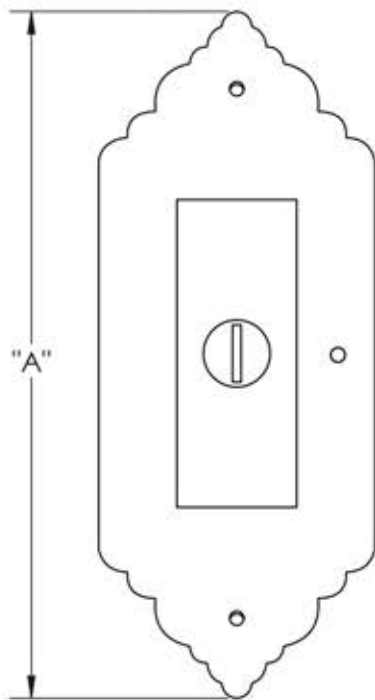

# First Impressions DRB1006BRPVC

Overall Length "A"	Center To Center "B"	Overall Width "C"
6"(152mm)	4 3/16"(106mm)	2 3/8"(60mm)