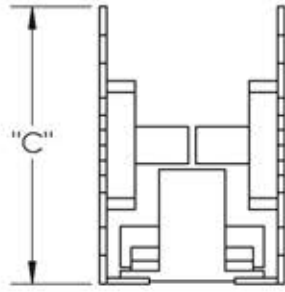

# First Impressions DRB1006BRPVC

Overall Length "A"	Center To Center "B"	Overall Width "C"
6"(152mm)	4 3/16"(106mm)	2 3/8"(60mm)