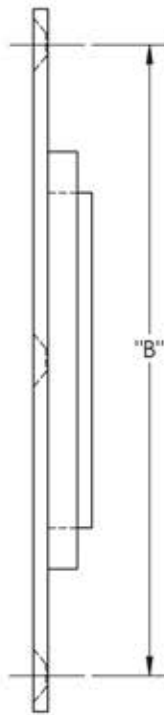

First Impressions DRB4004004BR

Overall Length "A"	Center To Center "B"	Overall Width "C"
4 3/4"(121mm)	4 5/16"(110mm)	2 1/4"(57mm)