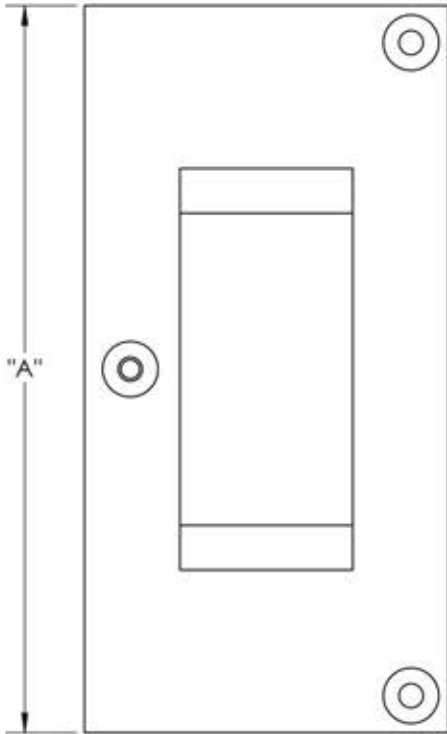

First Impressions DRB4004BRPSG

Overall Length "A"	Center To Center "B"	Overall Width "C"
4 3/4"(121mm)	4 5/16"(110mm)	2 1/4"(57mm)