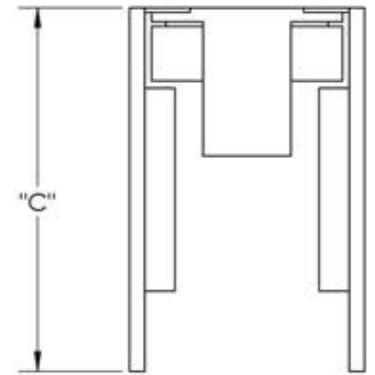

First Impressions DRB4004BRPSG

Overall Length "A"	Center To Center "B"	Overall Width "C"
4 3/4"(121mm)	4 5/16"(110mm)	2 1/4"(57mm)