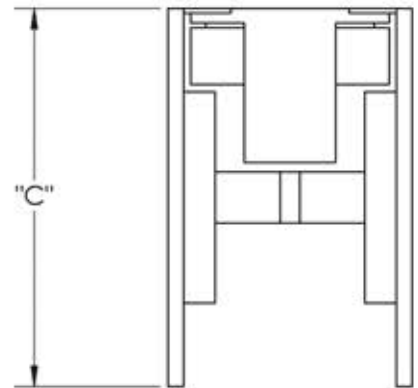

First Impressions DRB4004BRPVC

Overall Length "A"	Center To Center "B"	Overall Width "C"
4 3/4"(121mm)	4 5/16"(110mm)	2 1/4"(57mm)