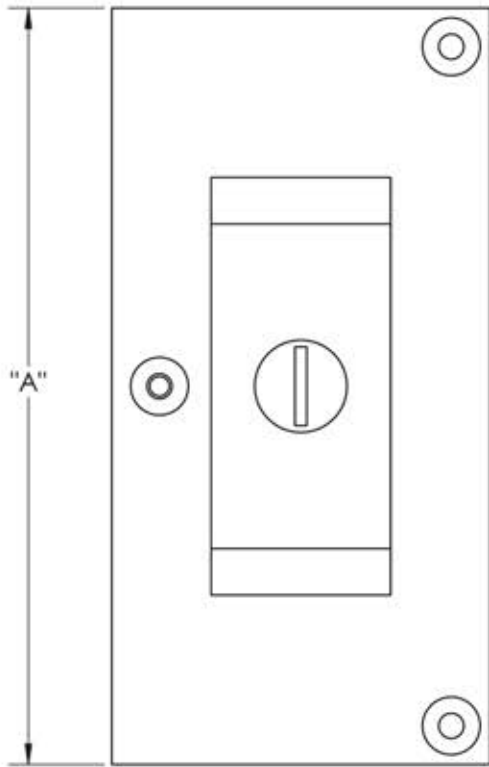

First Impressions DRB4004BRPVC

Overall Length "A"	Center To Center "B"	Overall Width "C"
4 3/4"(121mm)	4 5/16"(110mm)	2 1/4"(57mm)