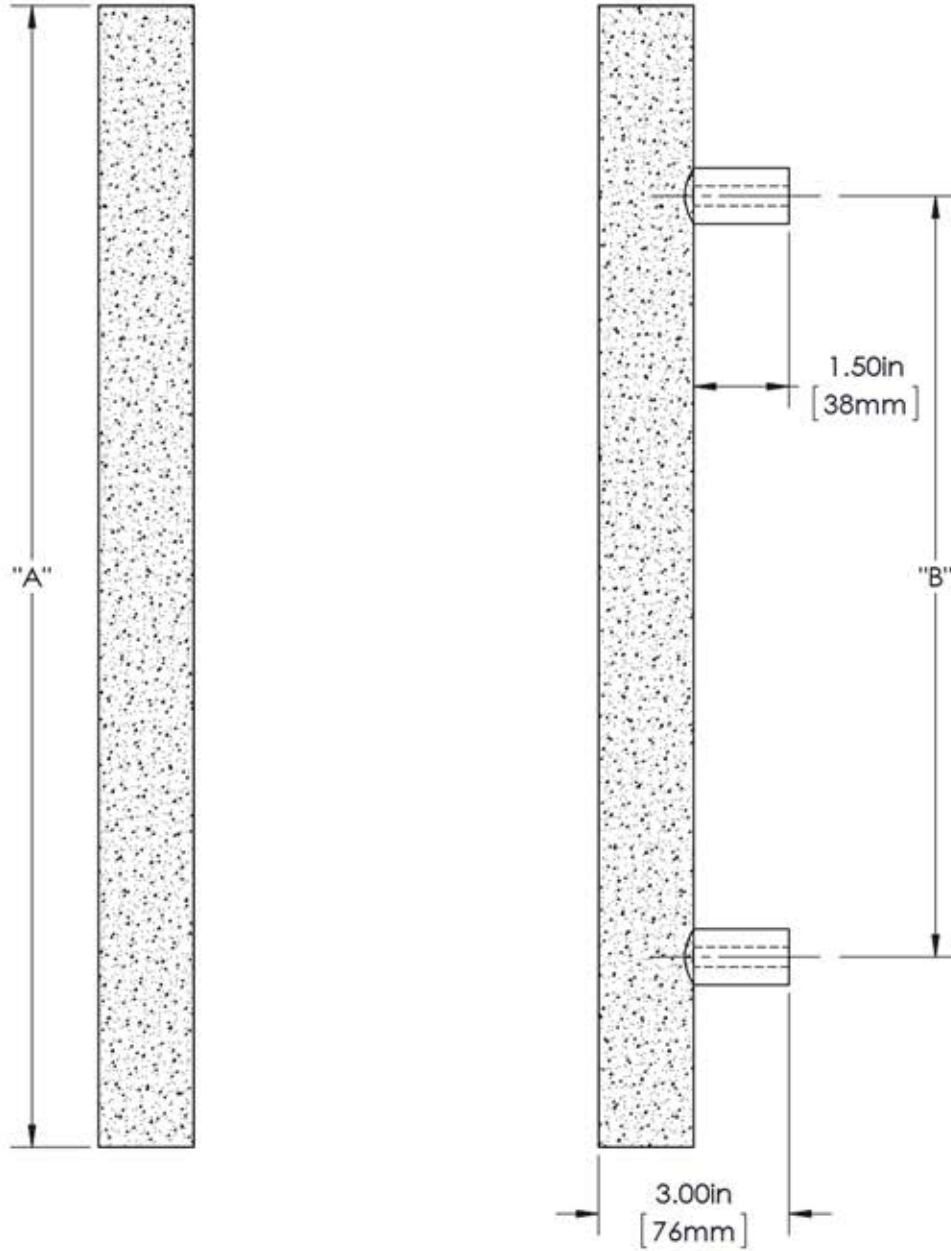

# First Impressions DVD150HMRSAL

Overall Length "A"	Center To Center "B"	Overall Diameter "C"
18"(457mm)	12"(305mm)	1 1/2"(38mm)
24"(610mm)	18"(457mm)	1 1/2"(38mm)
36"(914mm)	24"(610mm)	1 1/2"(38mm)