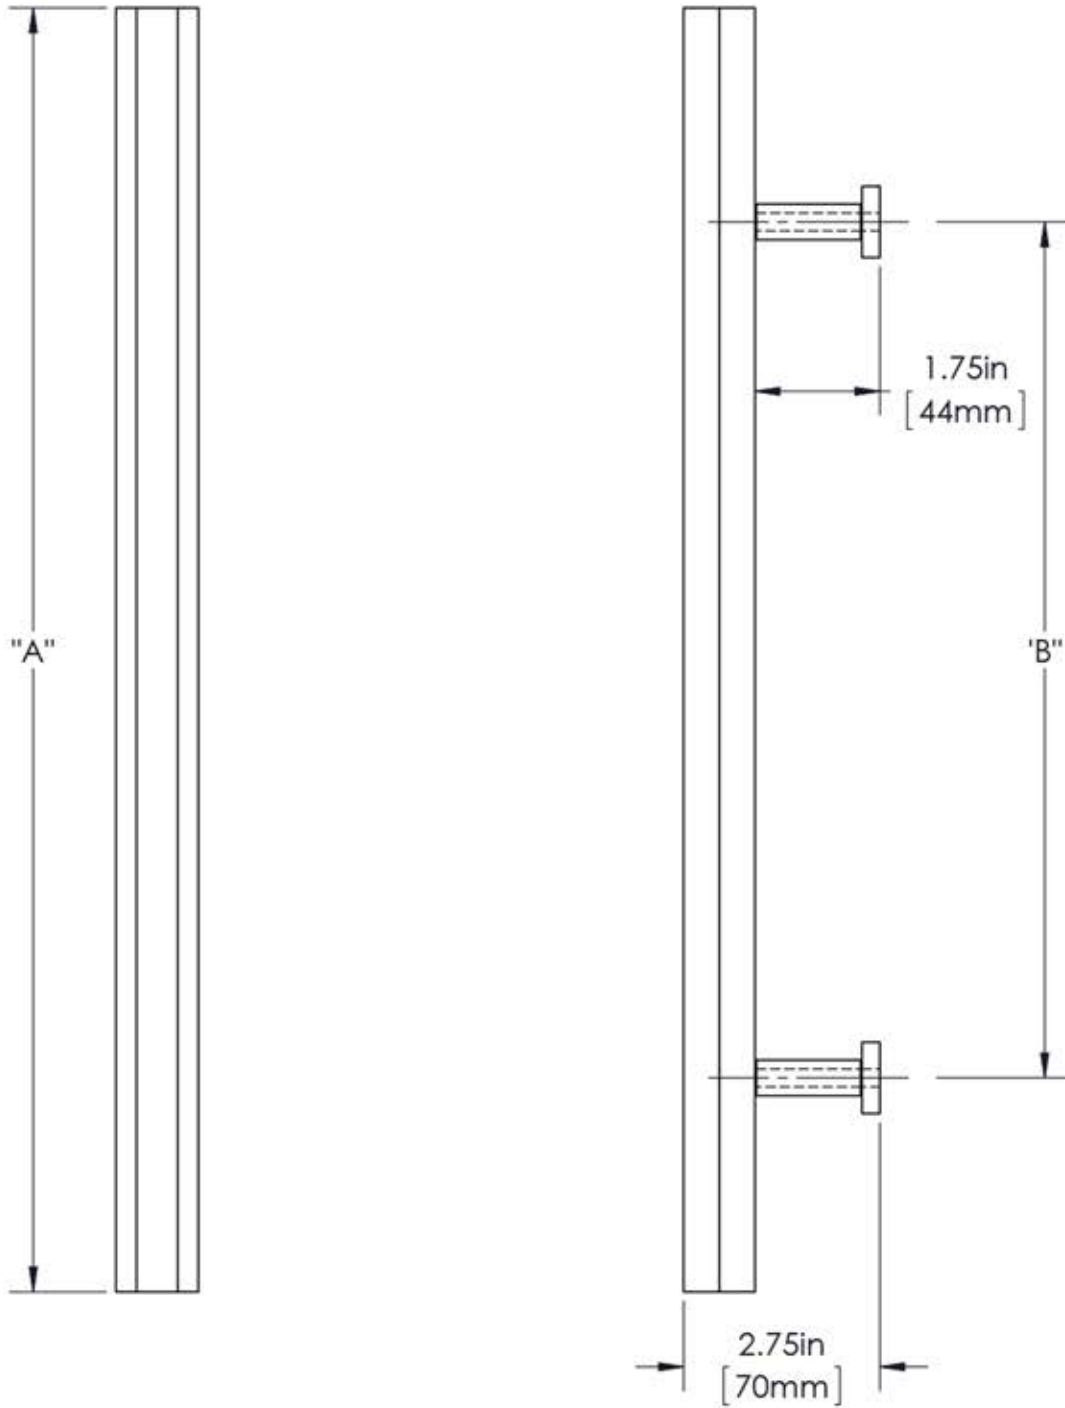

First Impressions DVS100HEXSBR

Overall Length "A"	Center To Center "B"	Overall Diameter "C"
12"(305mm)	8"(203mm)	1"(25mm)
24"(610mm)	18"(457mm)	1"(25mm)
36"(914mm)	24"(609mm)	1"(25mm)