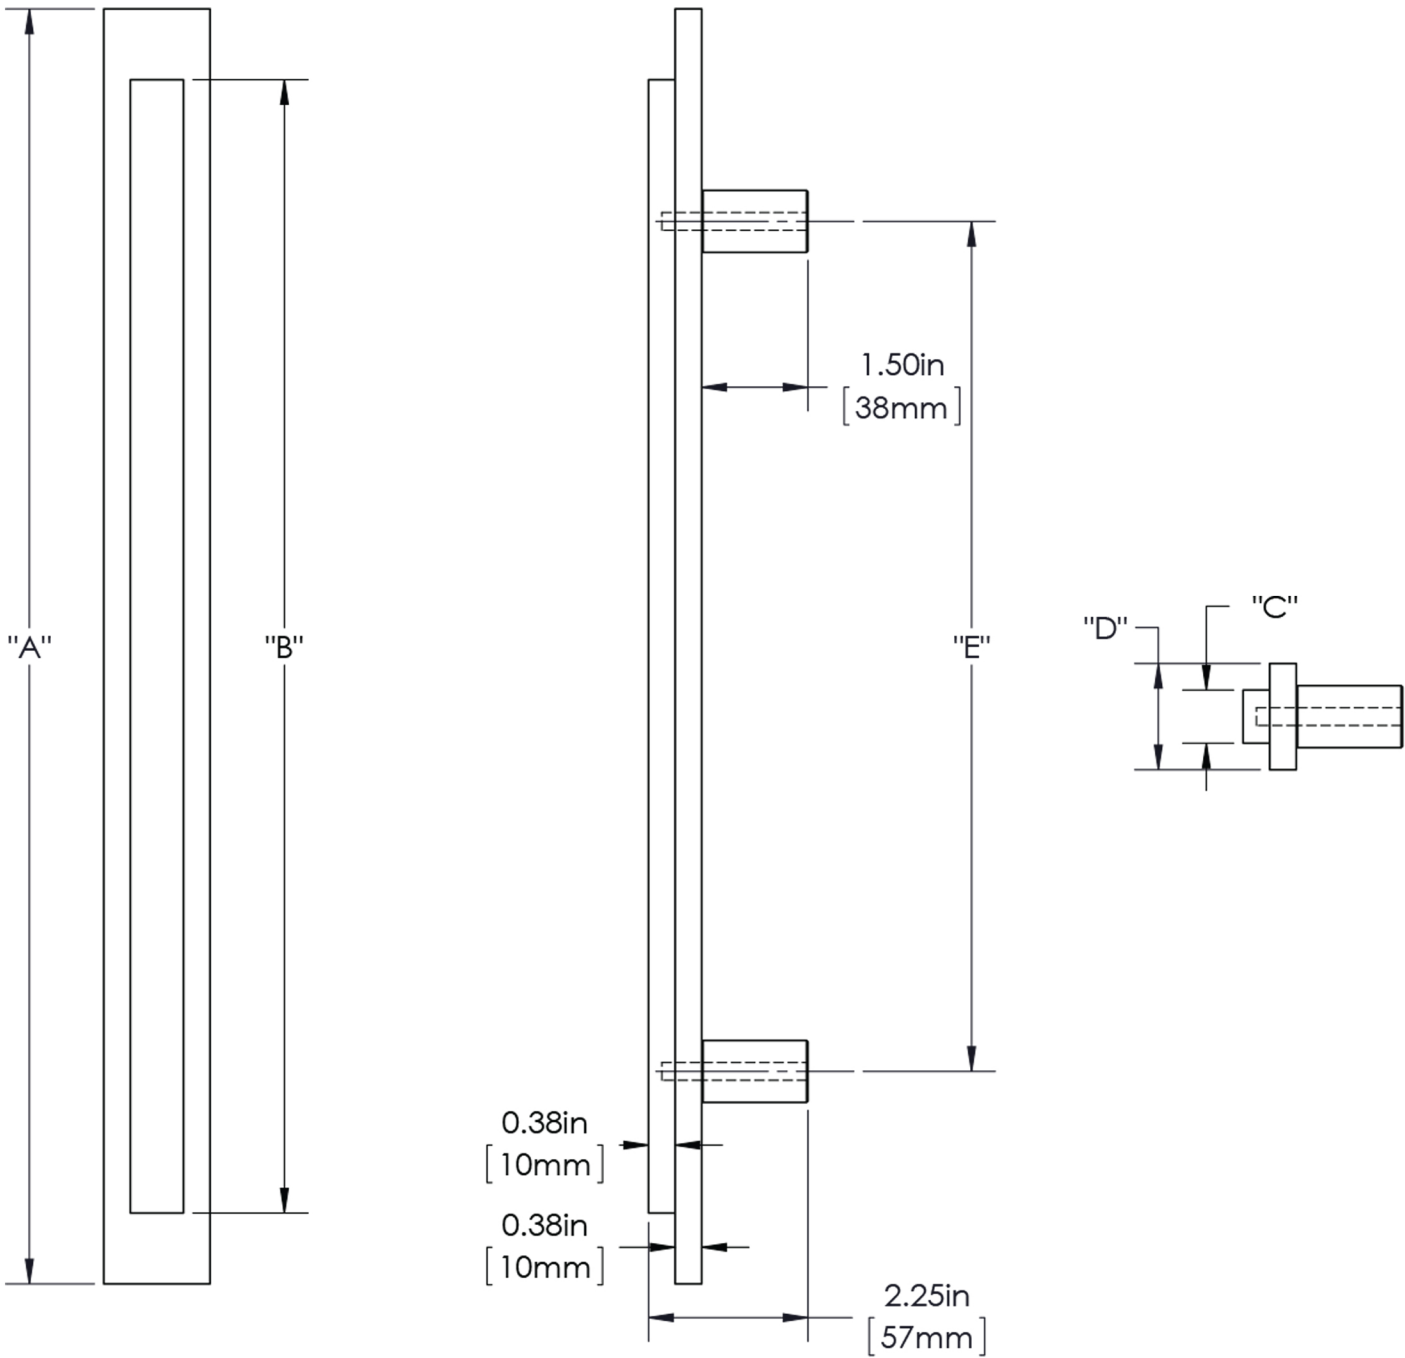

First Impressions ELK01

Overall Length "A"	Overall Layer Length "B"	Dimension "C" "D"	Center To Center "E"
12"(305mm)	10"(254mm)	3/4" (19mm) 1 1/2"(38mm)	8"(203mm)
24"(609mm)	22"(406mm)	3/4" (19mm) 1 1/2"(38mm)	18"(457mm)
36"(914mm)	34"(559mm)	3/4" (19mm) 1 1/2"(38mm)	24"(609mm)