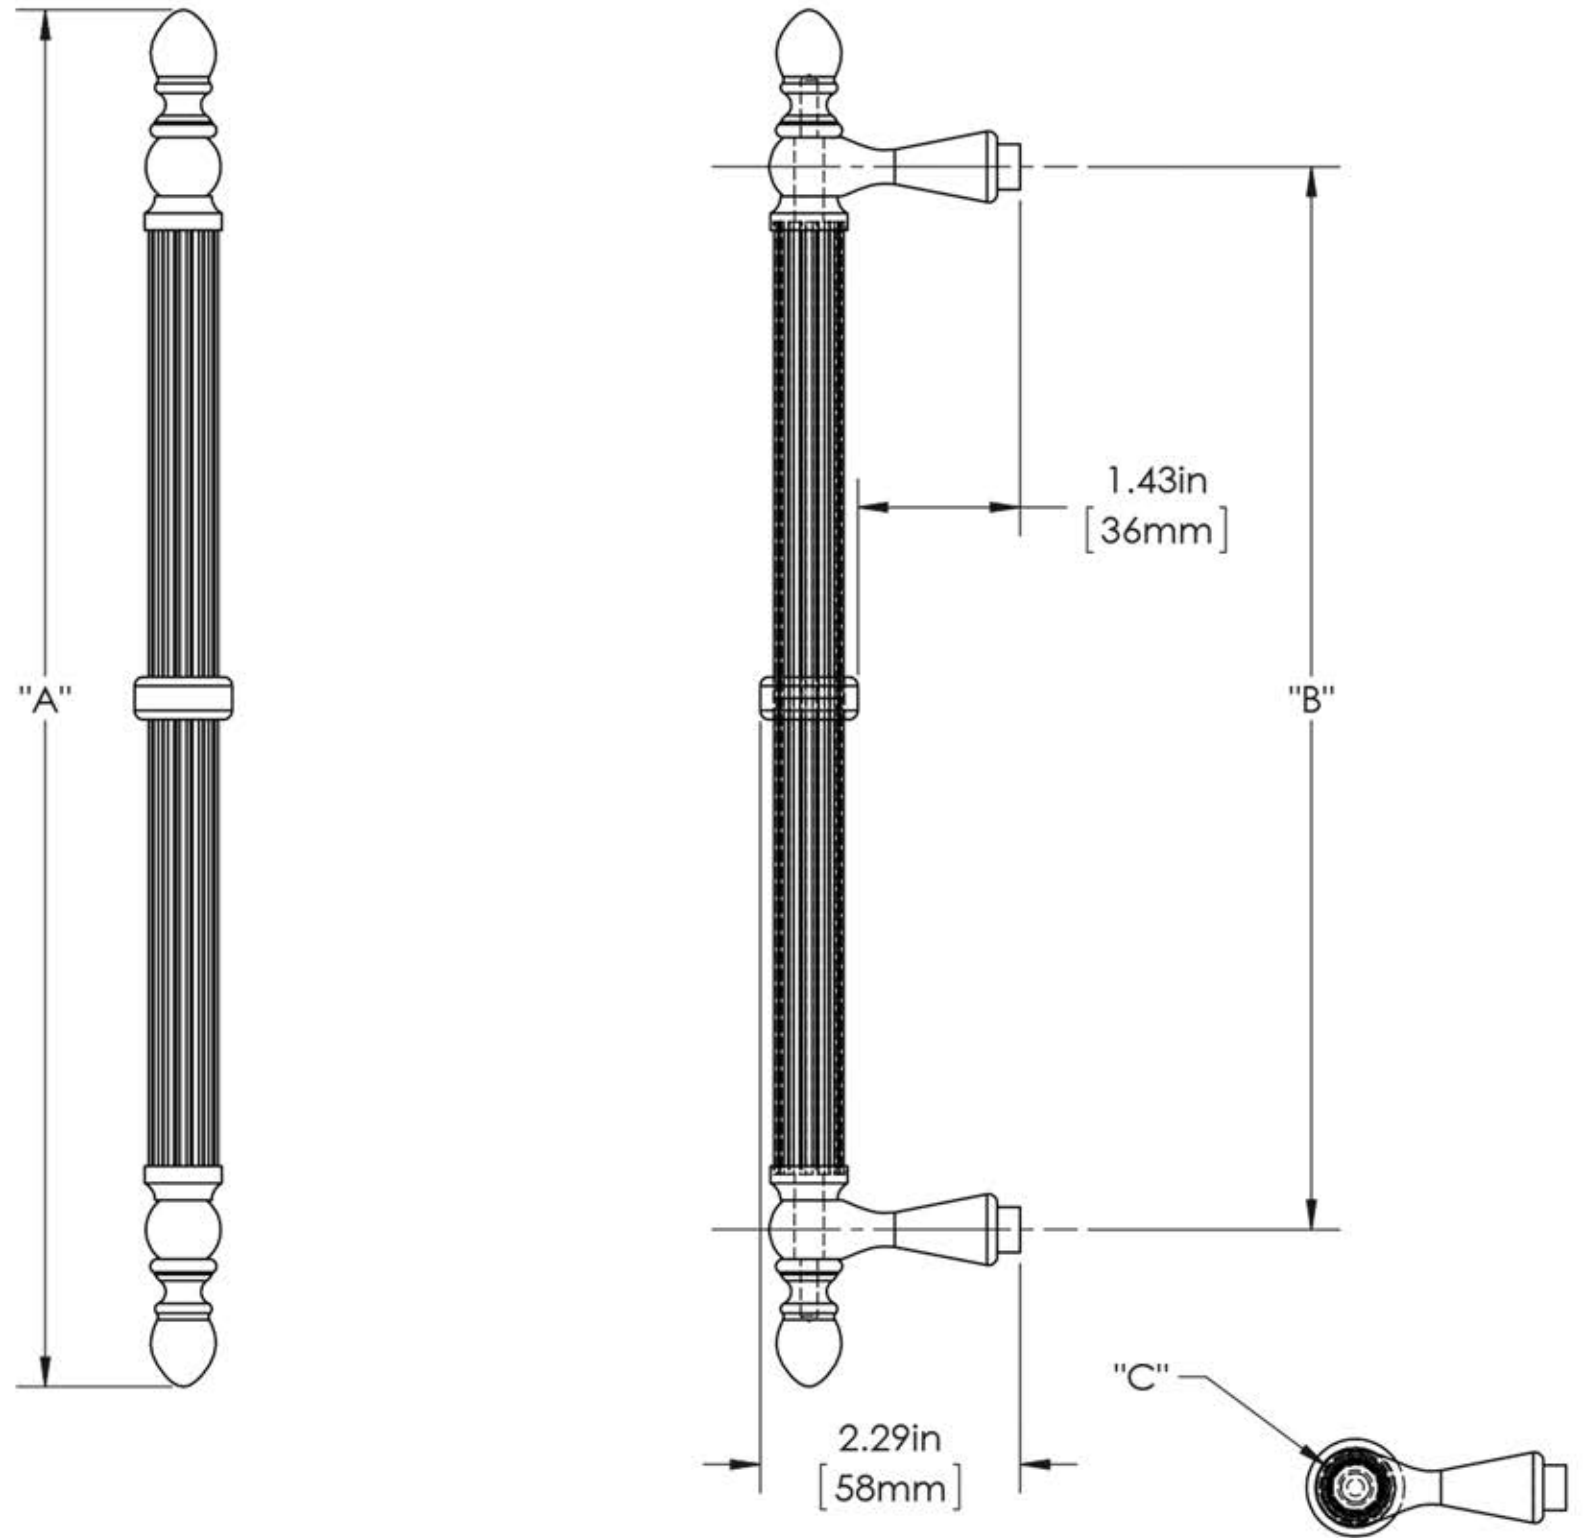

# First Impressions GNT625RDDSBRCTR

Overall Length "A"	Center To Center "B"	Overall Diameter "C"
8"(203mm)	5 3/8"(137mm)	5/8"(16mm)
10"(254mm)	7 5/8"(194mm)	5/8"(16mm)
12"(305mm)	9 3/8"(238mm)	5/8"(16mm)