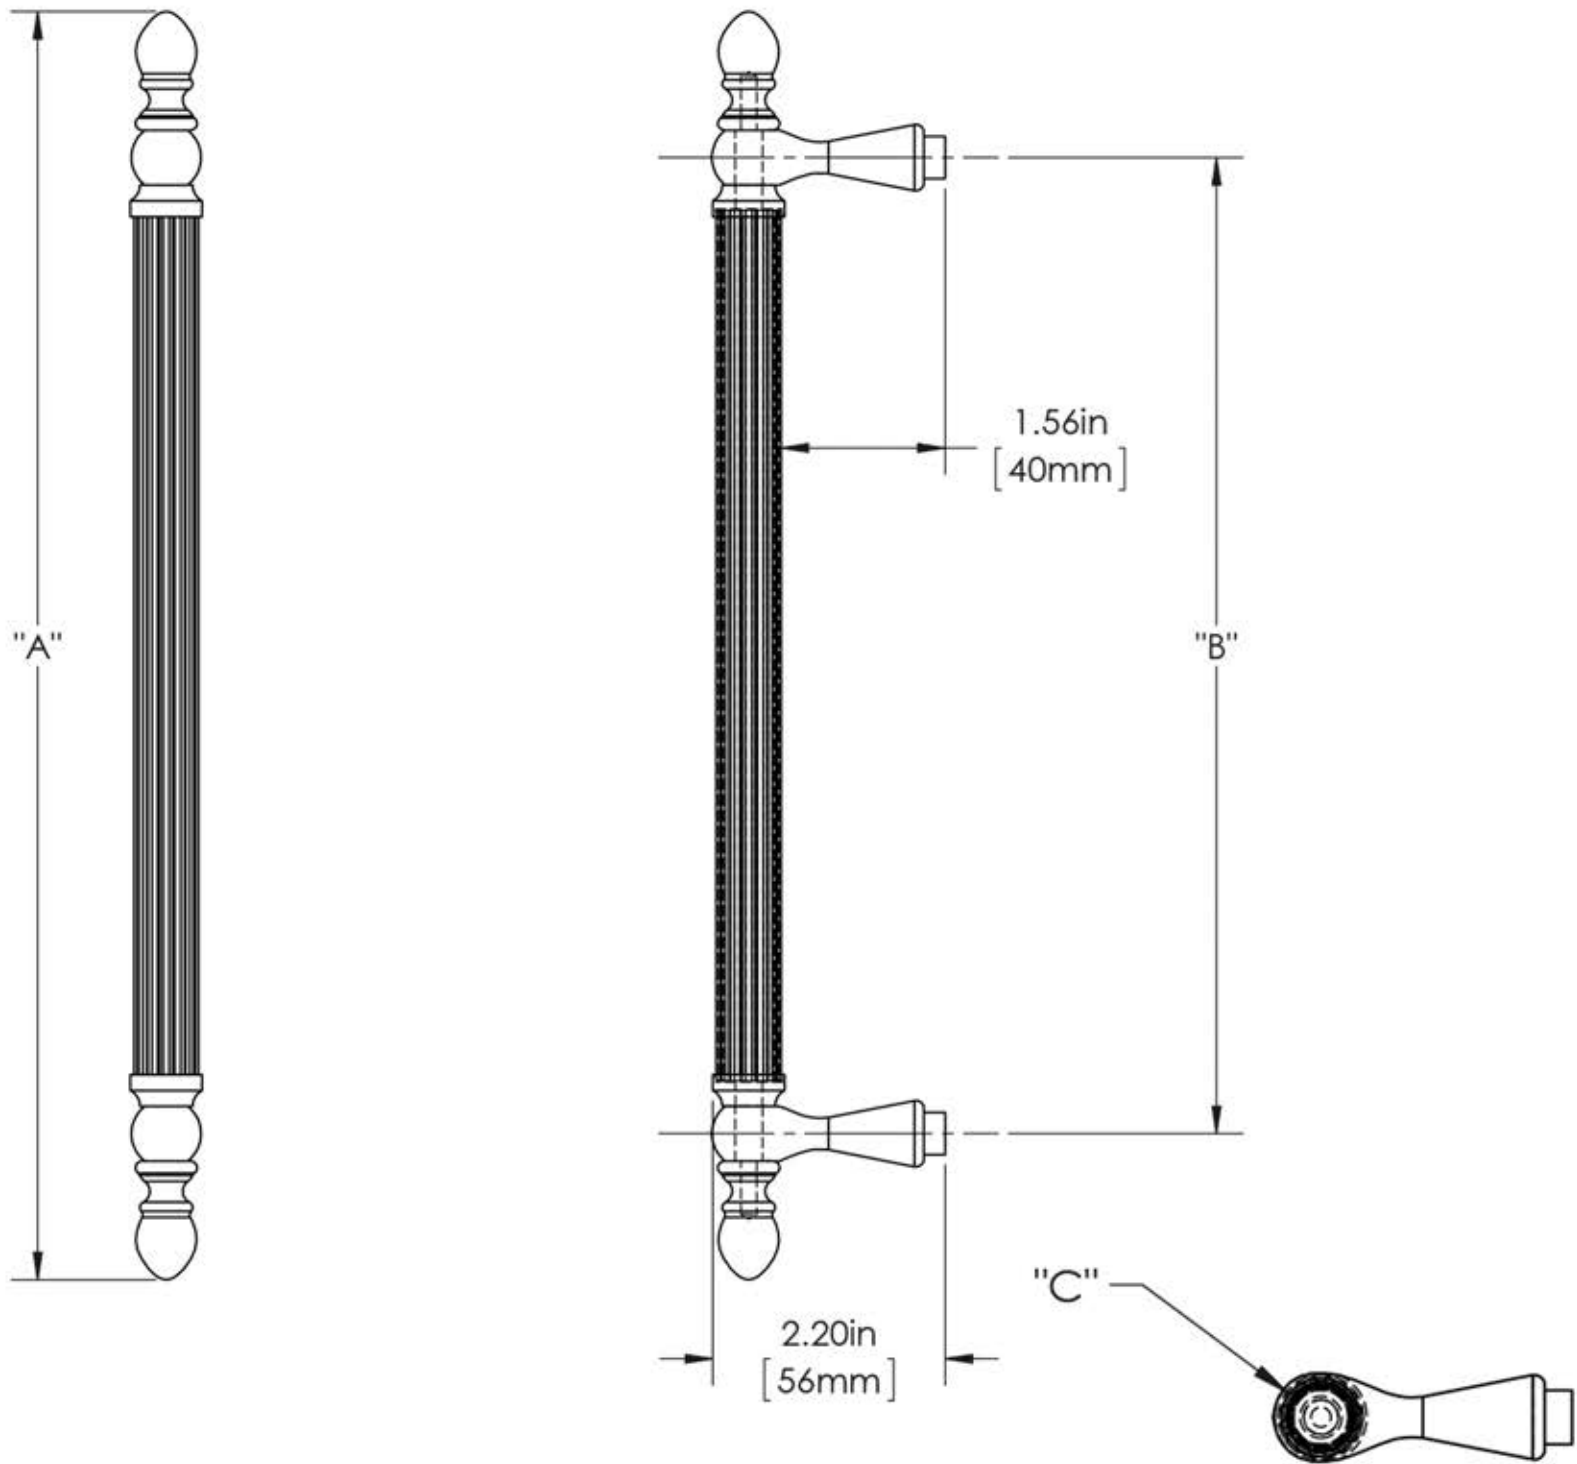

First Impressions GNT625RDDSBR

Overall Length "A"	Center To Center "B"	Overall Diameter "C"
8"(203mm)	5 1/4"(133mm)	5/8"(16mm)
10"(254mm)	7 1/4"(184mm)	5/8"(16mm)
12"(305mm)	9 1/4"(235mm)	5/8"(16mm)