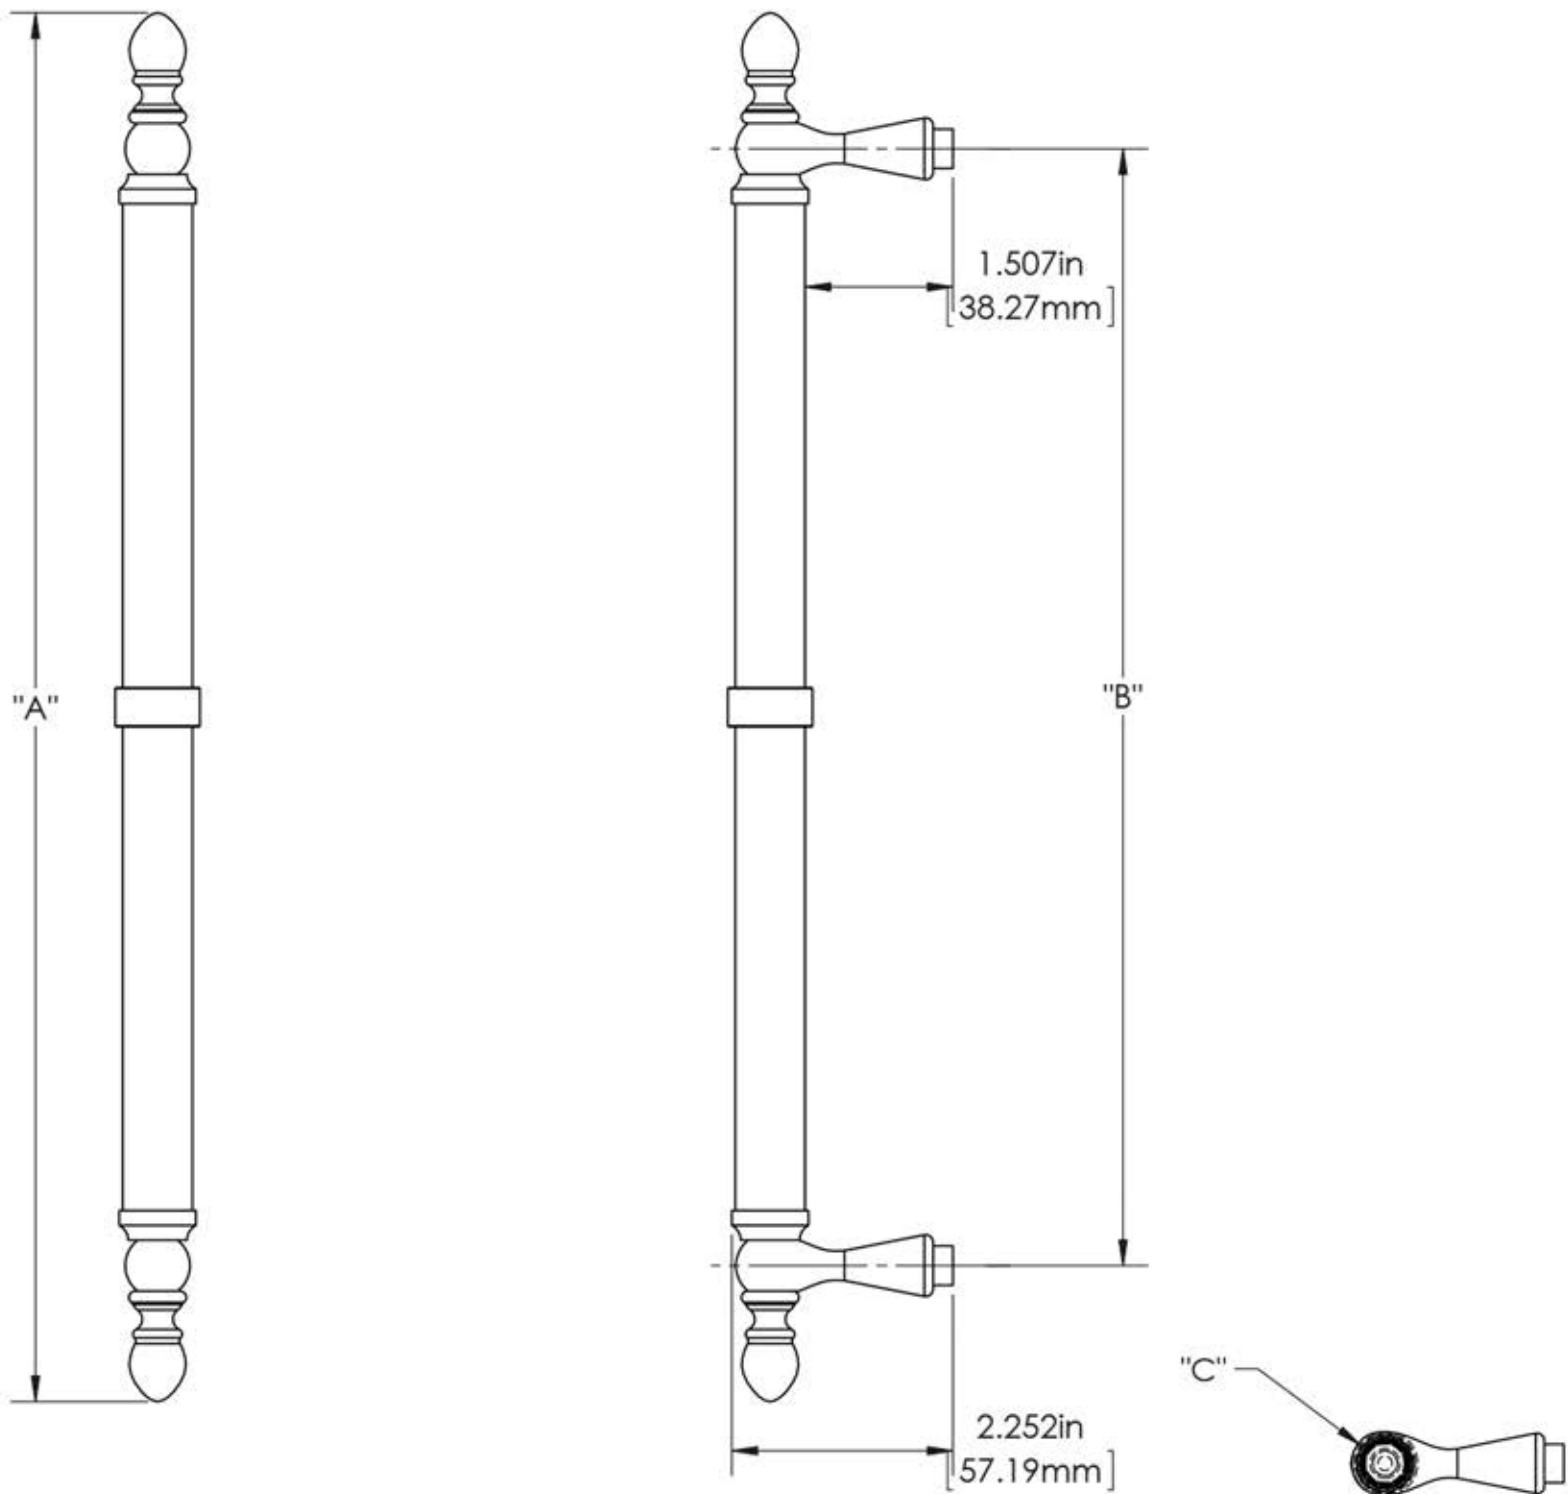

First Impressions GNT625SMTSBRCTR

Overall Length "A"	Center To Center "B"	Overall Diameter "C"
8"(203mm)	5 3/8"(137mm)	5/8"(16mm)
10"(254mm)	7 3/8"(187mm)	5/8"(16mm)
12"(305mm)	9 3/8"(238mm)	5/8"(16mm)