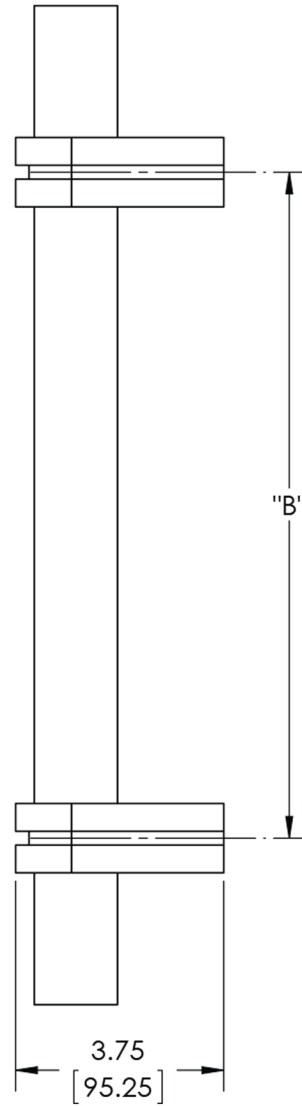

First Impressions GLC100ICH5BR

Overall Length "A"	Center To Center "B"	Overall Diameter "C"
18"(457mm)	12"(305mm)	1 1/2"(38mm)
24"(610mm)	18"(475mm)	1 1/2"(38mm)
36"(914mm)	24"(610mm)	1 1/2"(38mm)