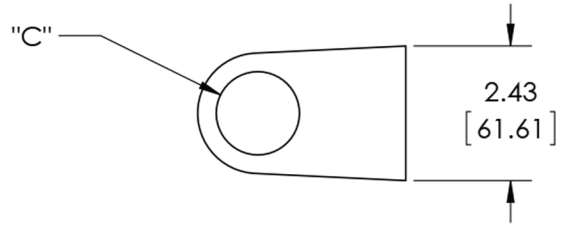

First Impressions GLC100ICH5BR

Overall Length "A"	Center To Center "B"	Overall Diameter "C"
18"(457mm)	12"(305mm)	1 1/2"(38mm)
24"(610mm)	18"(475mm)	1 1/2"(38mm)
36"(914mm)	24"(610mm)	1 1/2"(38mm)