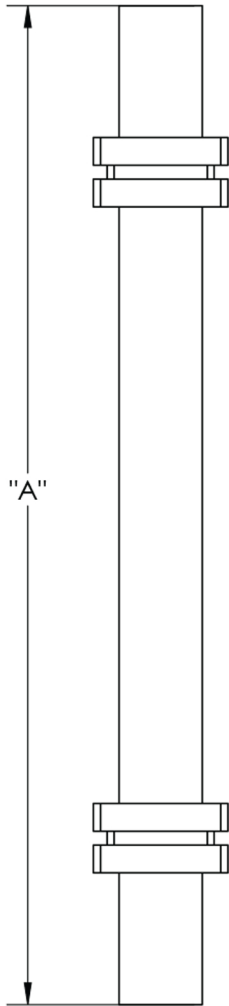

First Impressions GLC100ICH5BR

Overall Length "A"	Center To Center "B"	Overall Diameter "C"
18"(457mm)	12"(305mm)	1 1/2"(38mm)
24"(610mm)	18"(475mm)	1 1/2"(38mm)
36"(914mm)	24"(610mm)	1 1/2"(38mm)