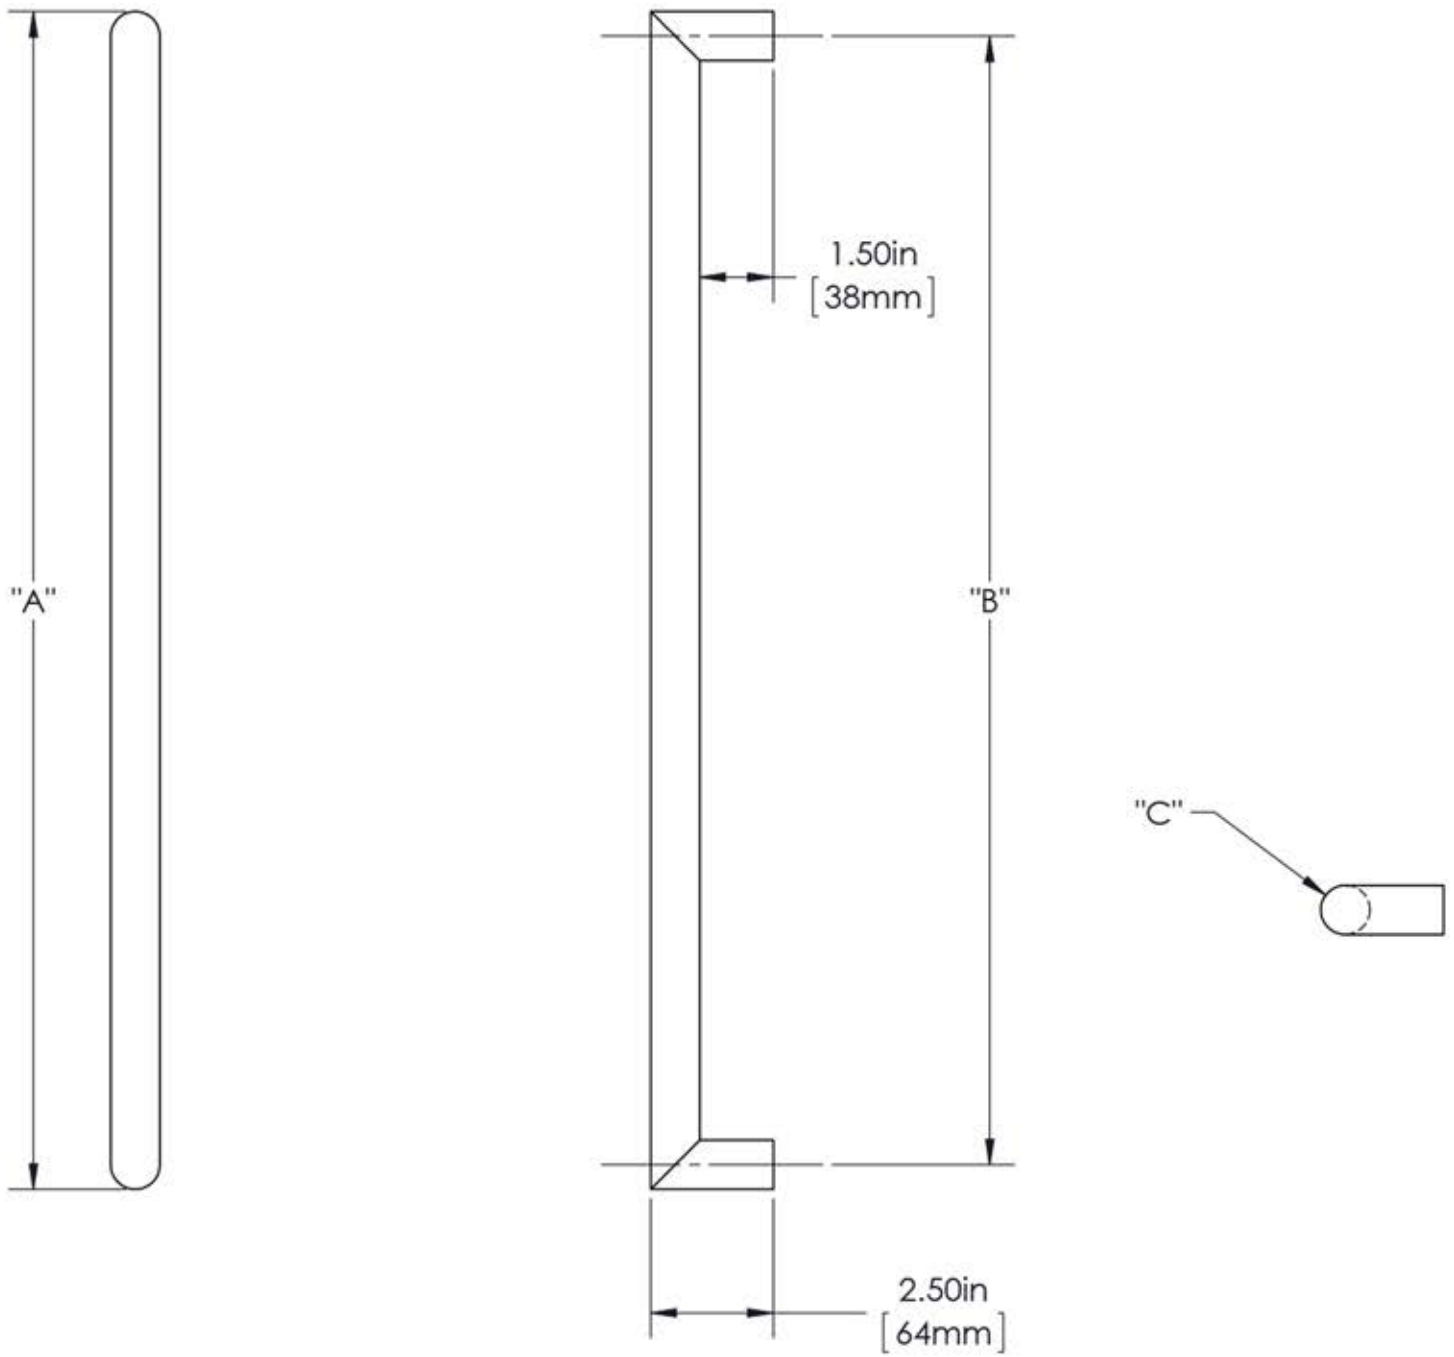

# First Impressions KTL100SS4

Overall Length "A"	Center To Center "B"	Overall Diameter "C"
12"(305mm)	11"(279mm)	1"(25mm)
24"(610mm)	23"(584mm)	1"(25mm)
36"(914mm)	35"(889mm)	1"(25mm)