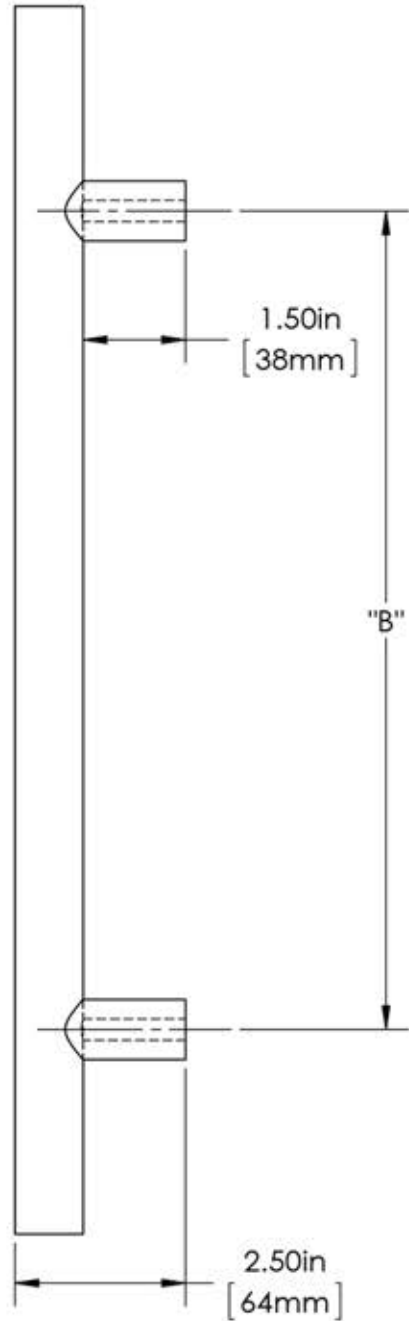

First Impressions LGN100SBR

1.50in
[38mm]

2.50in
[64mm]

| Overall Length "A" | Center To Center "B" | Overall Diameter "C" |
|--------------------|----------------------|----------------------|
| 12"(305mm) | 8"(203mm) | 1"(25mm) |
| 24"(610mm) | 18"(457mm) | 1"(25mm) |
| 36"(914mm) | 24"(610mm) | 1"(25mm) |