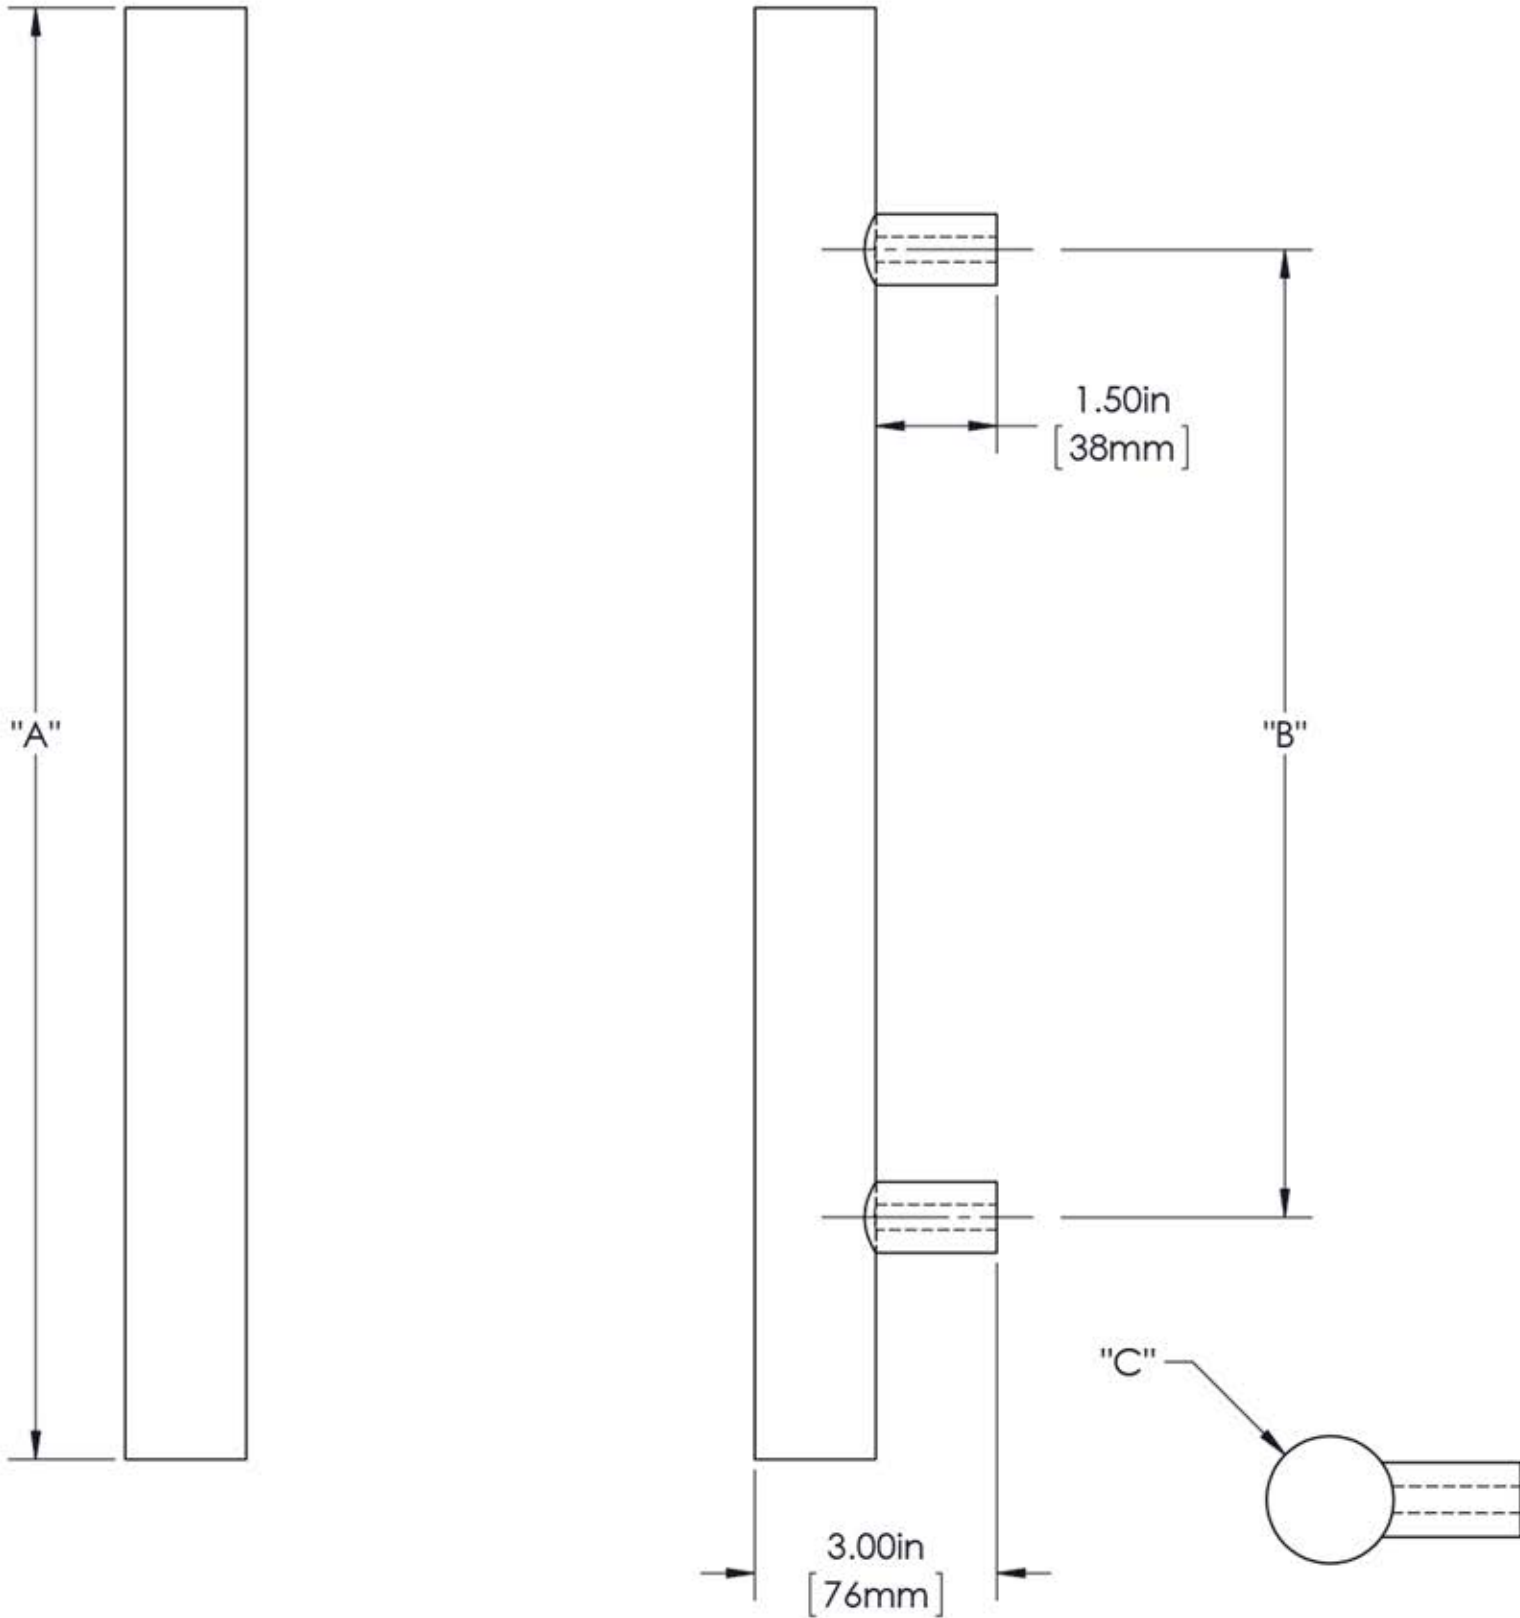

First Impressions LGN150SBR

Overall Length "A"	Center To Center "B"	Overall Diameter "C"
18"(457mm)	12"(305mm)	1 1/2"(38mm)
24"(610mm)	18"(457mm)	1 1/2"(38mm)
36"(914mm)	24"(610mm)	1 1/2"(38mm)