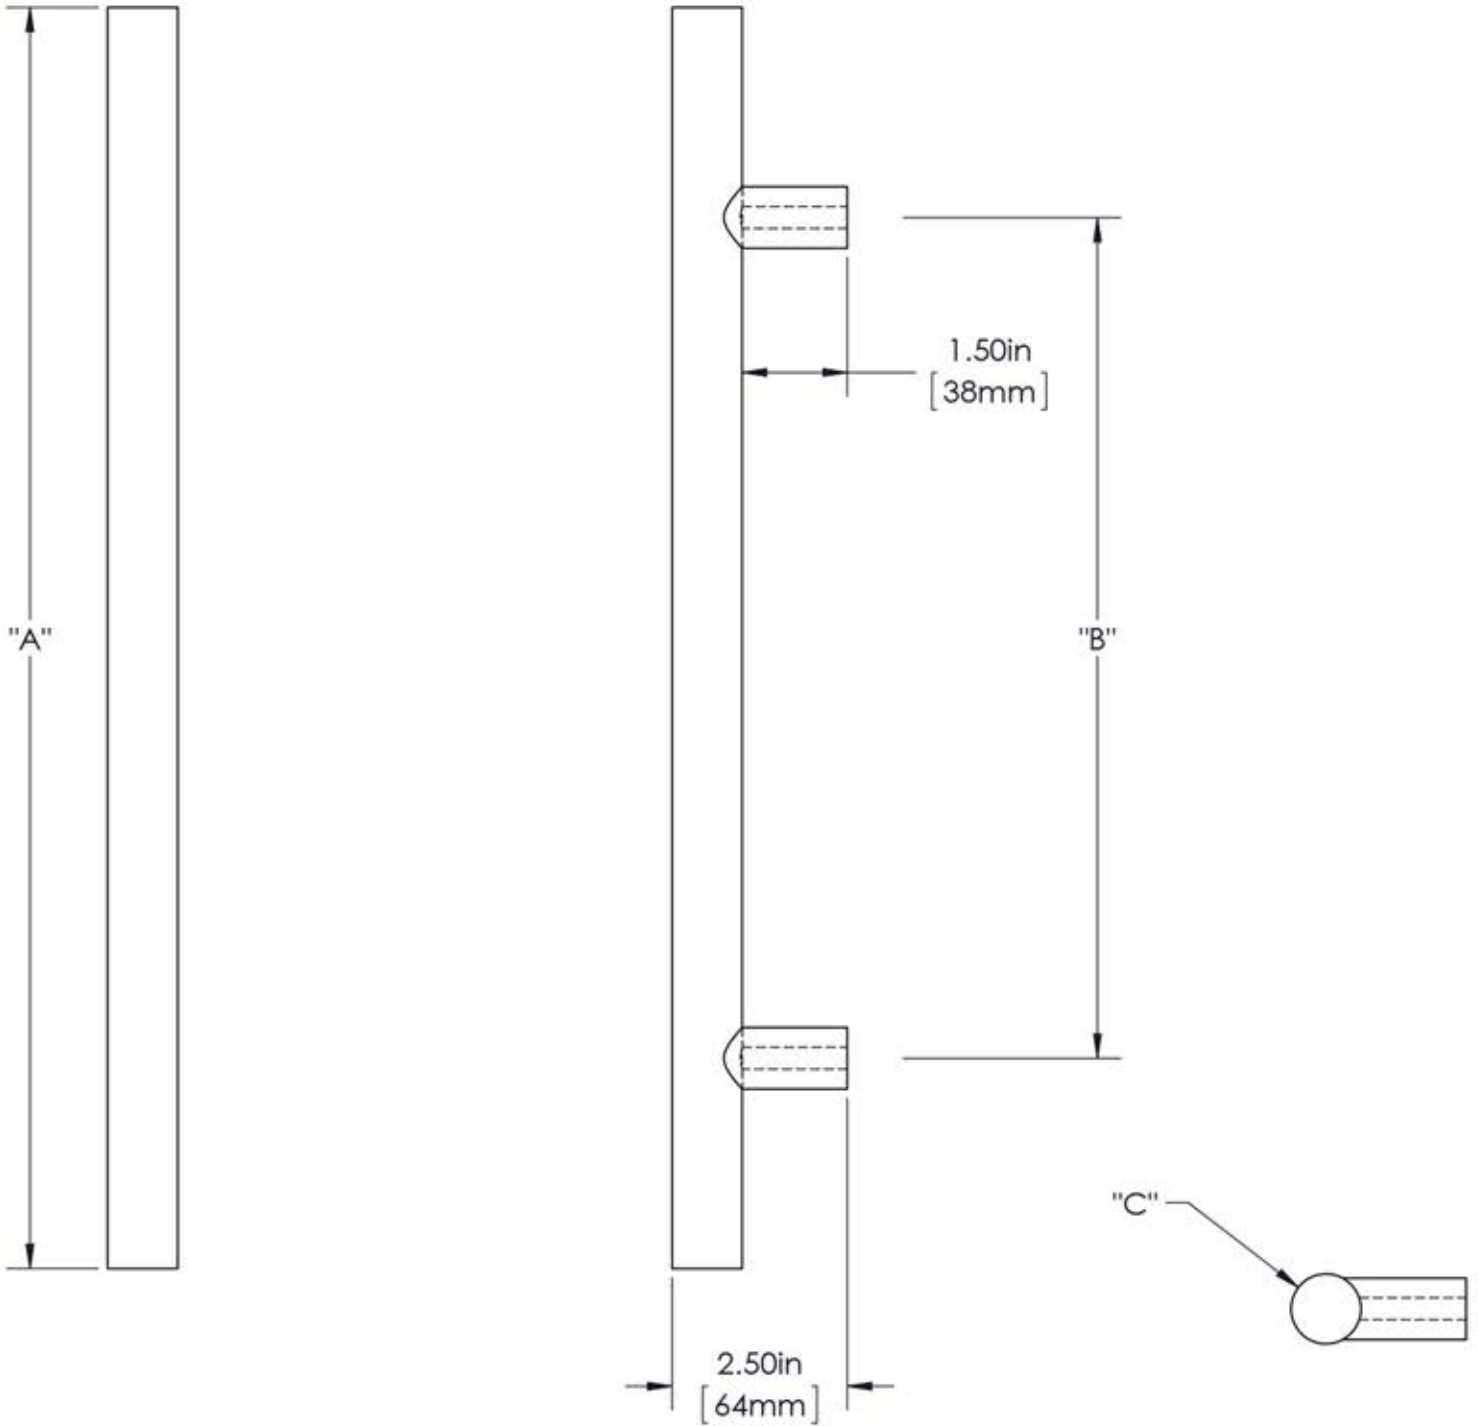

First Impressions LGN100SS4

| Overall Length "A" | Center To Center "B" | Overall Diameter "C" |
|--------------------|----------------------|----------------------|
| 12"(305mm) | 8"(203mm) | 1"(25mm) |
| 24"(610mm) | 18"(457mm) | 1"(25mm) |
| 36"(914mm) | 24"(610mm) | 1"(25mm) |