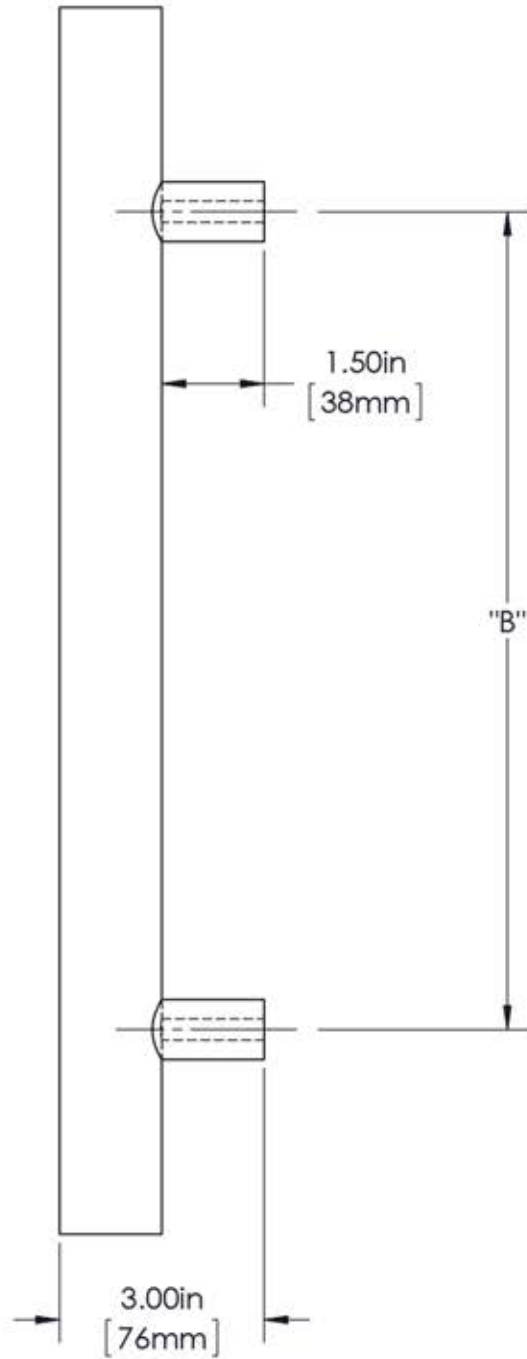

First Impressions LGN150SS4

Overall Length "A"	Center To Center "B"	Overall Diameter "C"
18"(457mm)	12"(305mm)	1 1/2"(38mm)
24"(610mm)	18"(457mm)	1 1/2"(38mm)
36"(914mm)	24"(610mm)	1 1/2"(38mm)