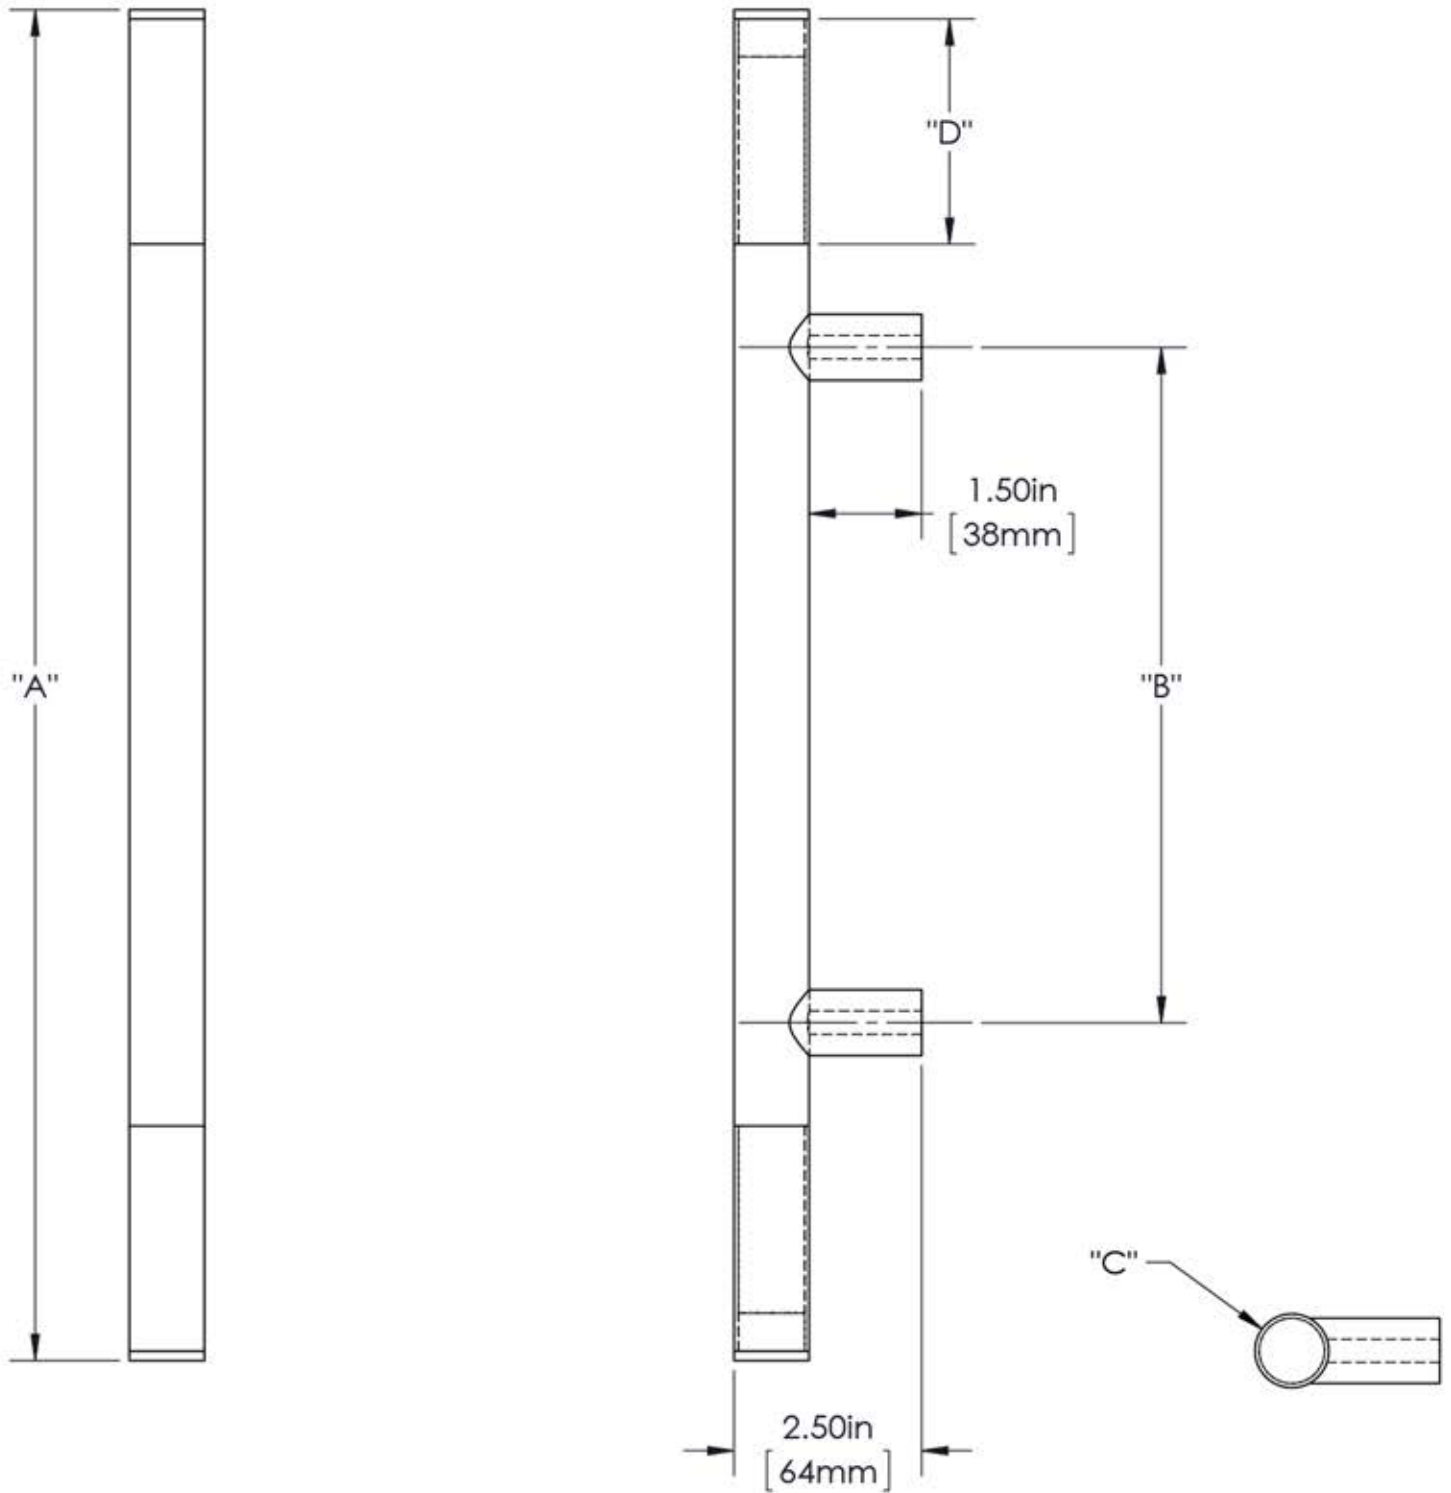

# First Impressions LOG100SLVSBR

Overall Length "A"	Center To Center "B"	Overall Diameter "C"	Sleeve Length "D"
12"(305mm)	7"(178mm)	1"(25mm)	1 1/2"(38mm)
24"(610mm)	15"(381mm)	1"(25mm)	3"(76mm)
36"(914mm)	27"(686mm)	1"(25mm)	3"(76mm)