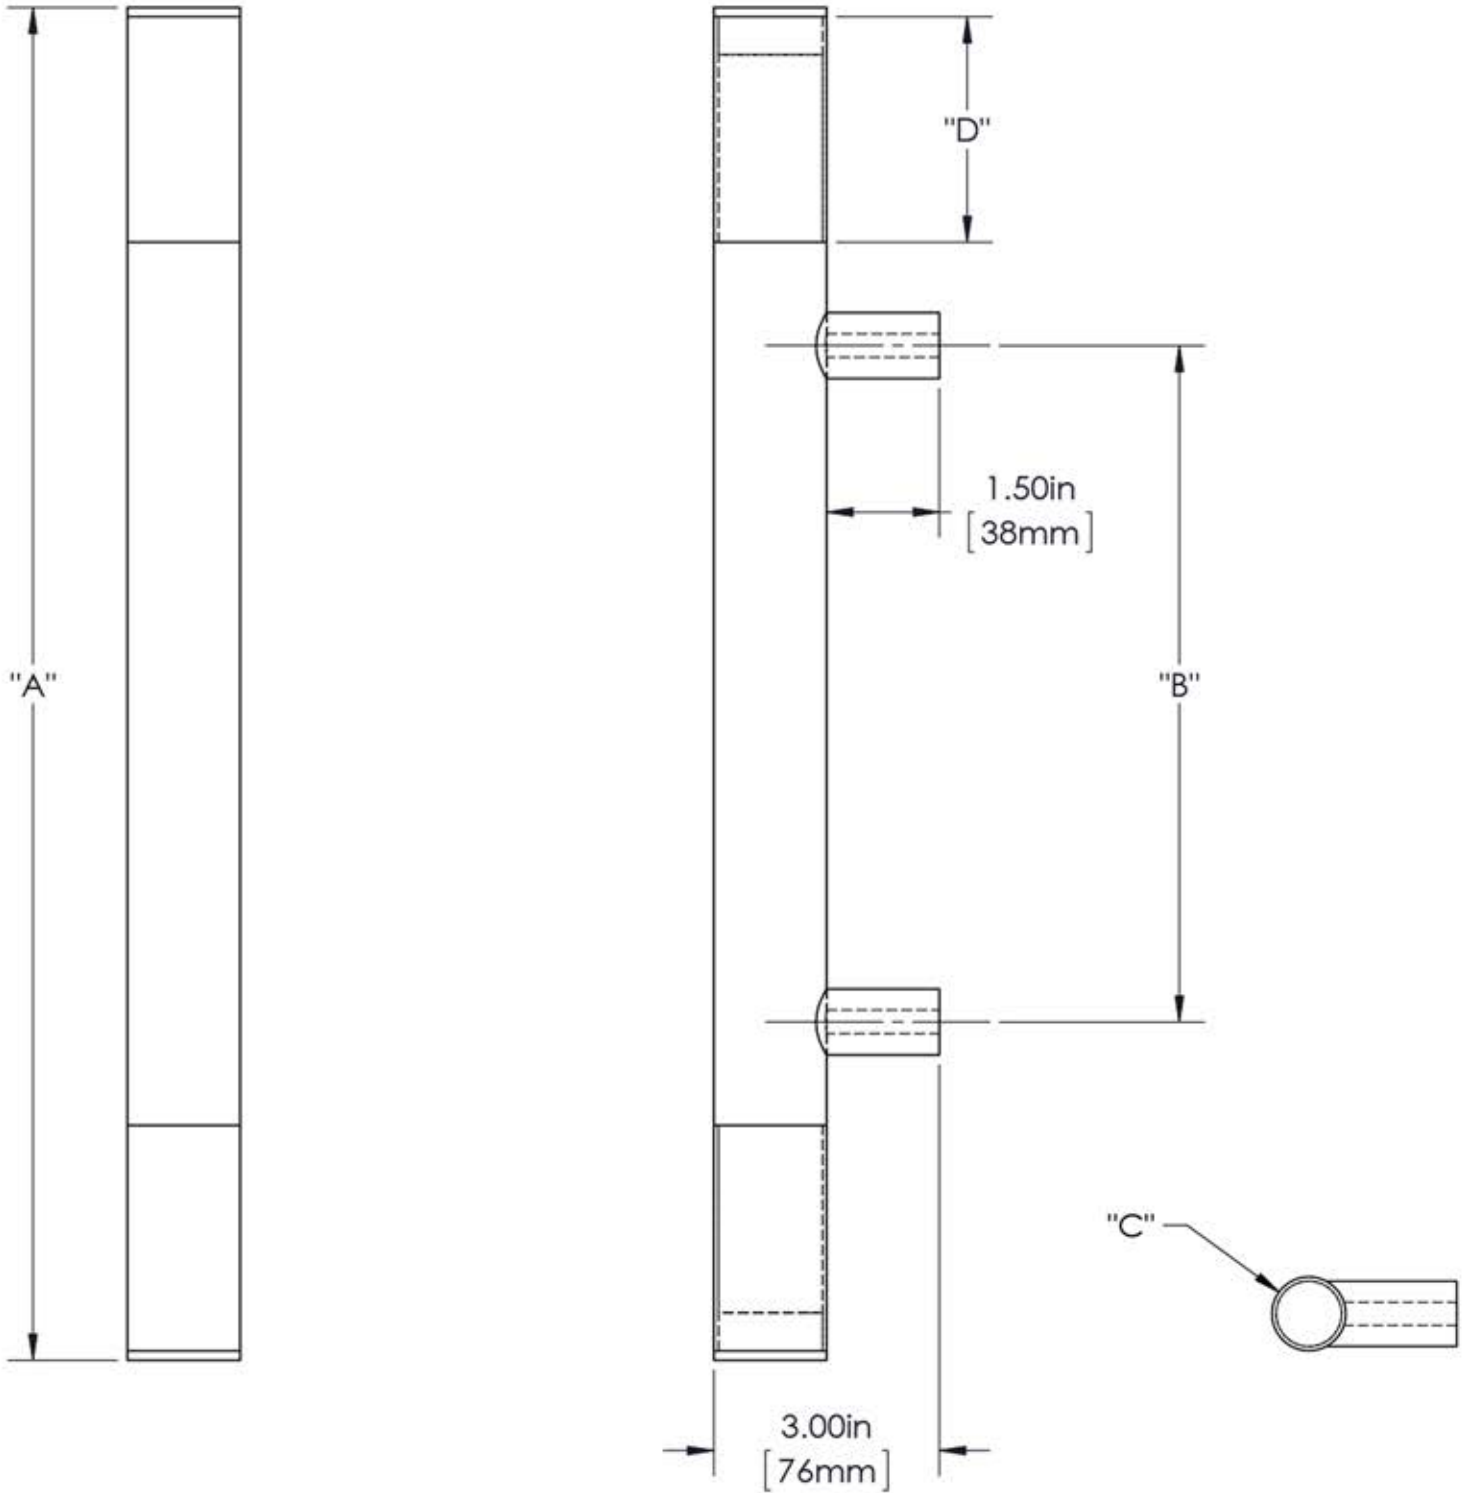

First Impressions LOG150SLVSBR

Overall Length "A"	Center To Center "B"	Overall Diameter "C"	Sleeve Length "D"
18"(457mm)	9"(229mm)	1 1/2"(38mm)	1 1/2"(38mm)
24"(610mm)	15"(381mm)	1 1/2"(38mm)	3"(76mm)
36"(914mm)	27"(686mm)	1 1/2"(38mm)	3"(76mm)