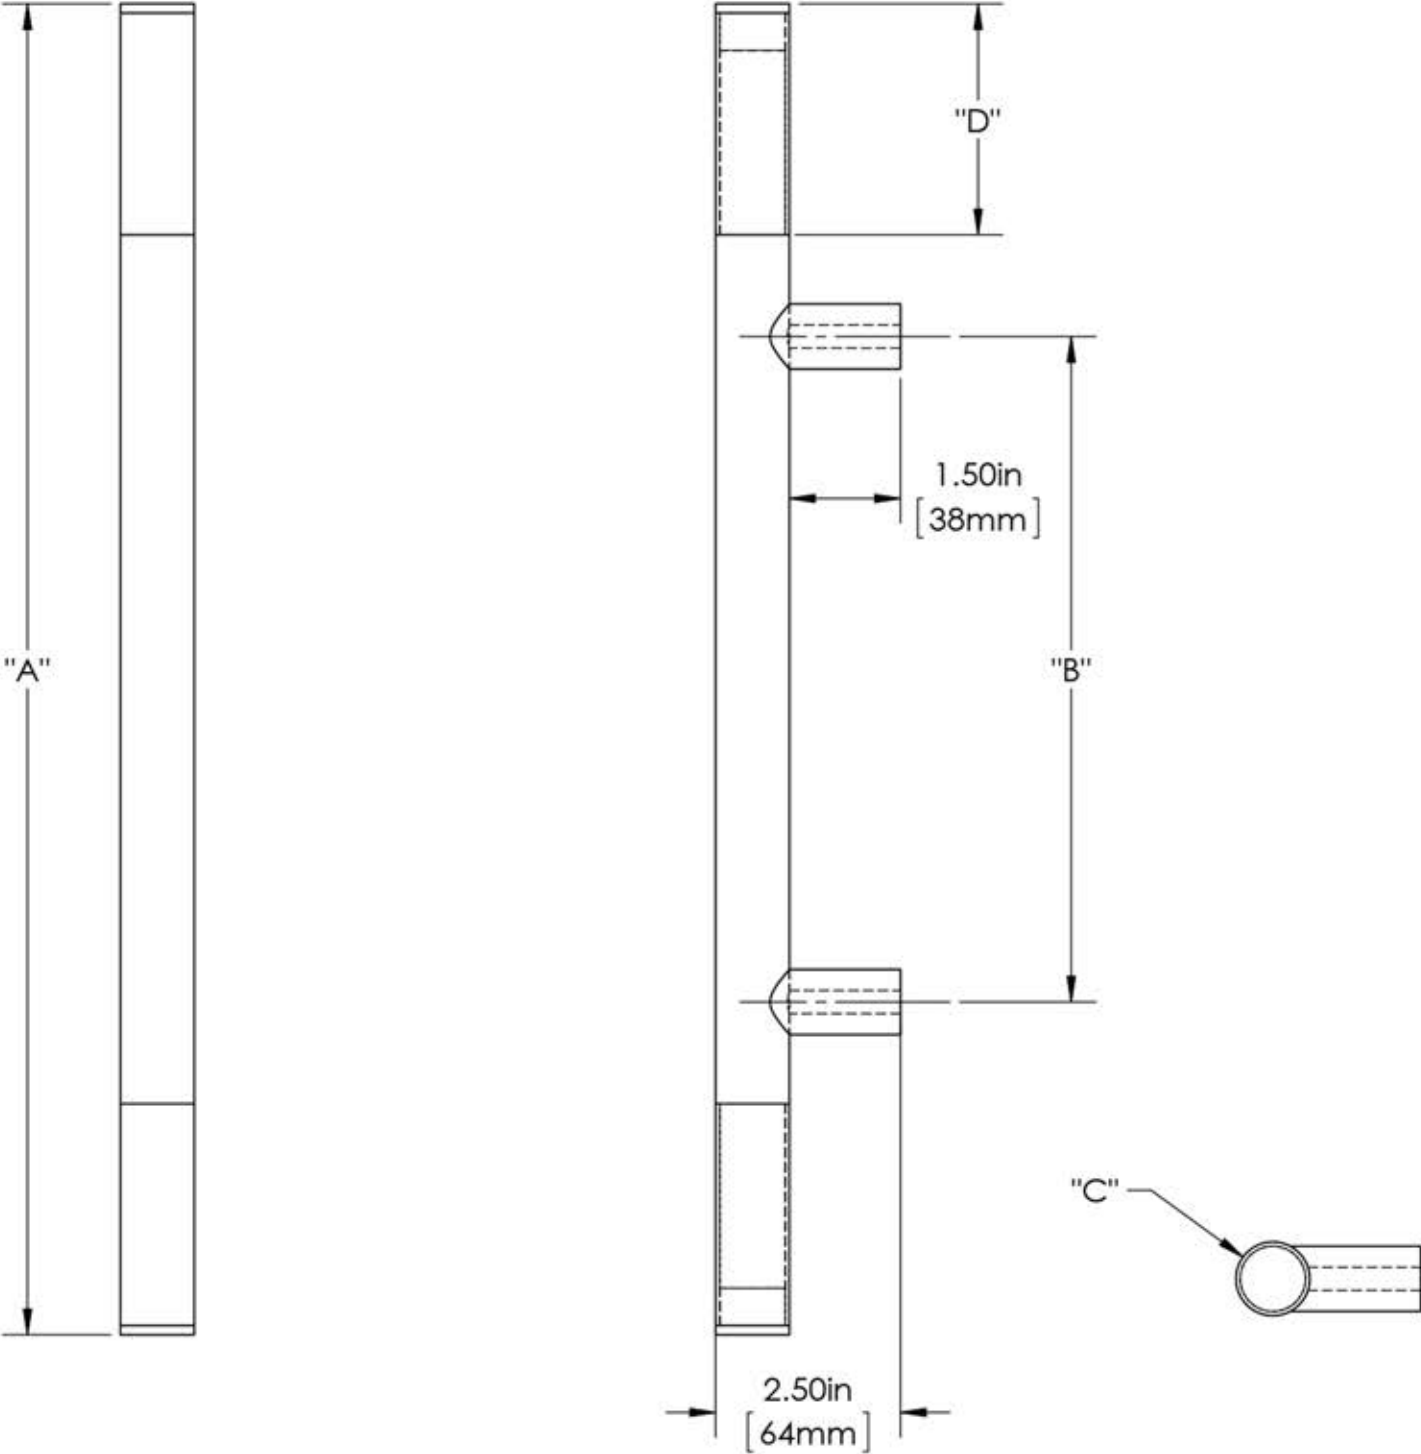

# First Impressions LOG100SLVSS4

Overall Length "A"	Center To Center "B"	Overall Diameter "C"	Sleeve Length "D"
12"(305mm)	7"(178mm)	1"(25mm)	1 1/2"(38mm)
24"(610mm)	15"(381mm)	1"(25mm)	3"(76mm)
36"(914mm)	27"(686mm)	1"(25mm)	3"(76mm)