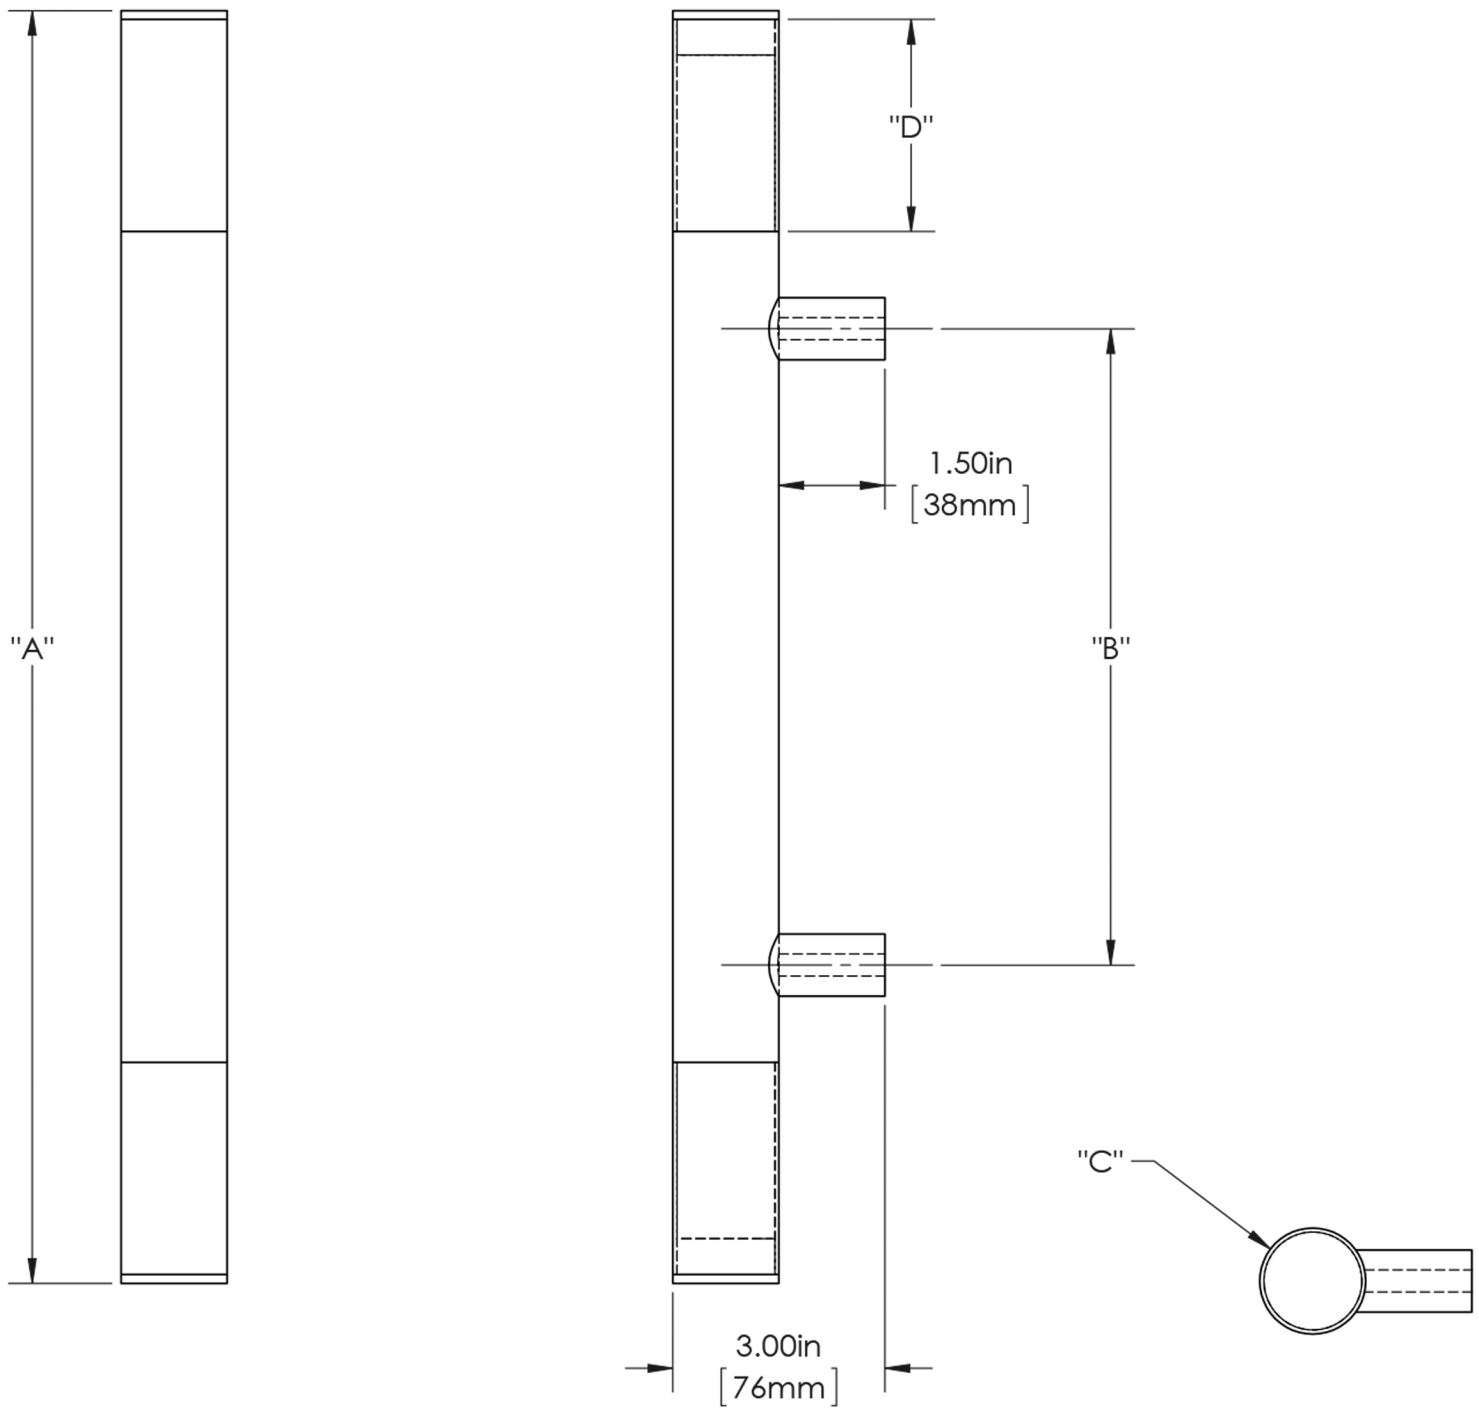

First Impressions LGN08 - Laguna Collection Series 8 Pull

Overall Length "A"	Center To Center "B"	Overall Diameter "C"	Sleeve Length "D"
18" (457mm)	9" (229mm)	1 1/2" (38mm)	1 1/2" (38mm)
24" (610mm)	15" (381mm)	1 1/2" (38mm)	3" (76mm)
36" (914mm)	27" (686mm)	1 1/2" (38mm)	3" (76mm)