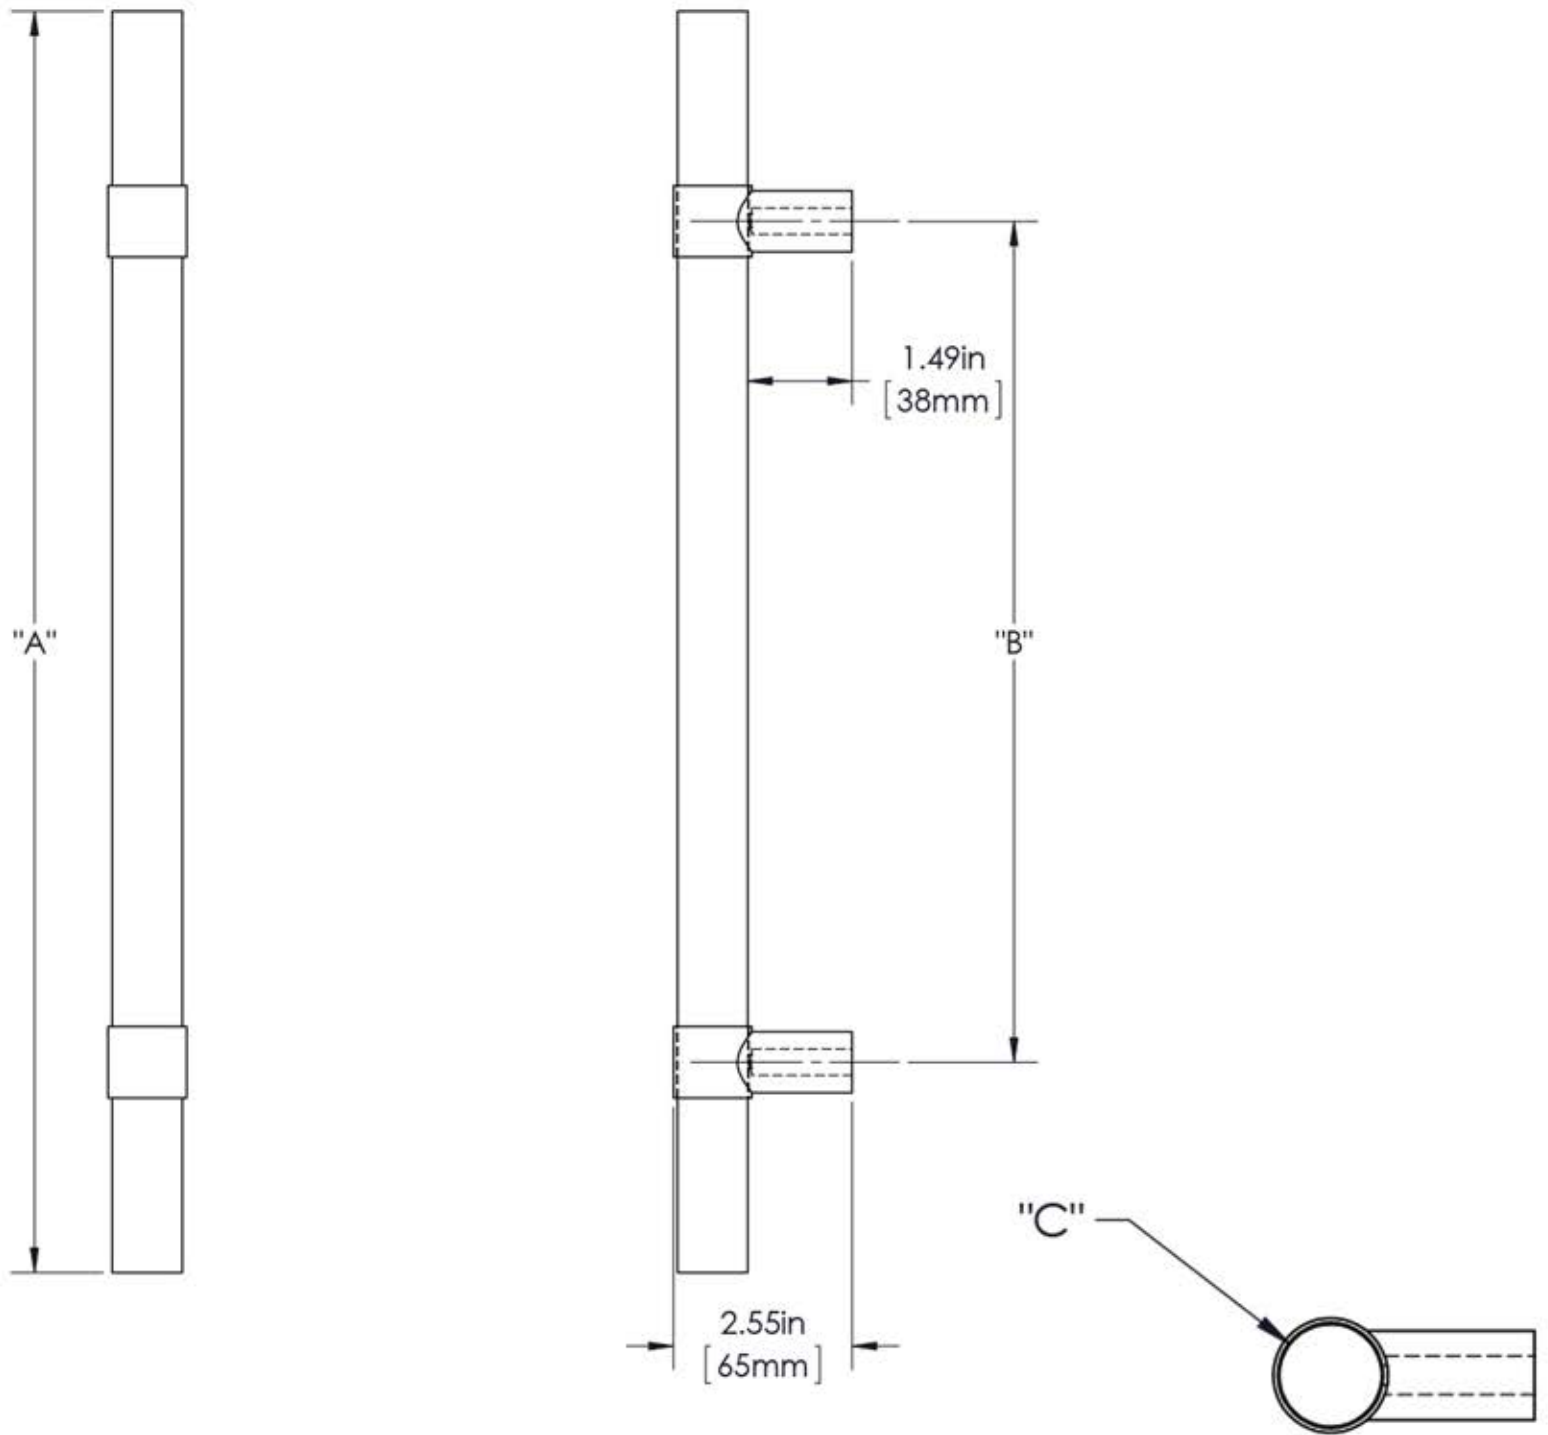

First Impressions LKE100SBR

Overall Length "A"	Center To Center "B"	Overall Diameter "C"
12"(305mm)	8"(203mm)	1"(25mm)
24"(610mm)	18"(457mm)	1"(25mm)
36"(914mm)	24"(610mm)	1"(25mm)