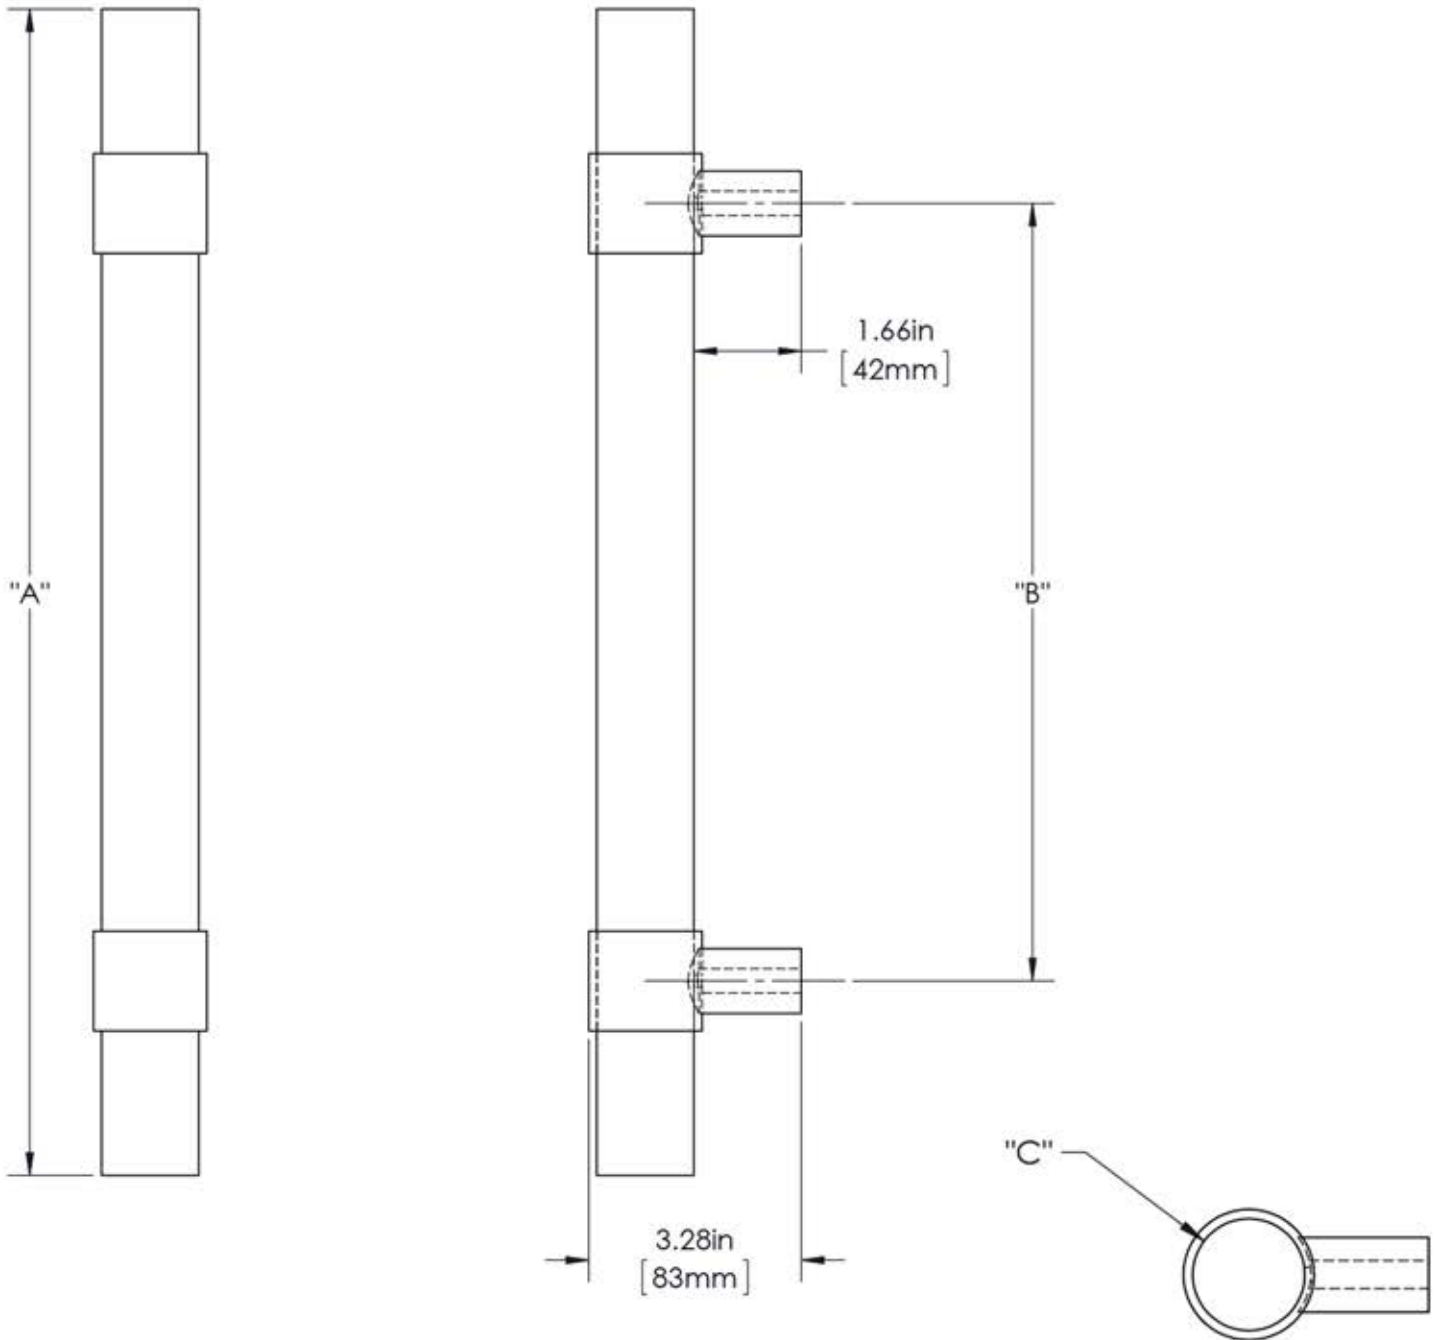

First Impressions LKE150SBR

Overall Length "A"	Center To Center "B"	Overall Diameter "C"
18"(457mm)	12"(305mm)	1 1/2"(38mm)
24"(610mm)	18"(457mm)	1 1/2"(38mm)
36"(914mm)	24"(610mm)	1 1/2"(38mm)