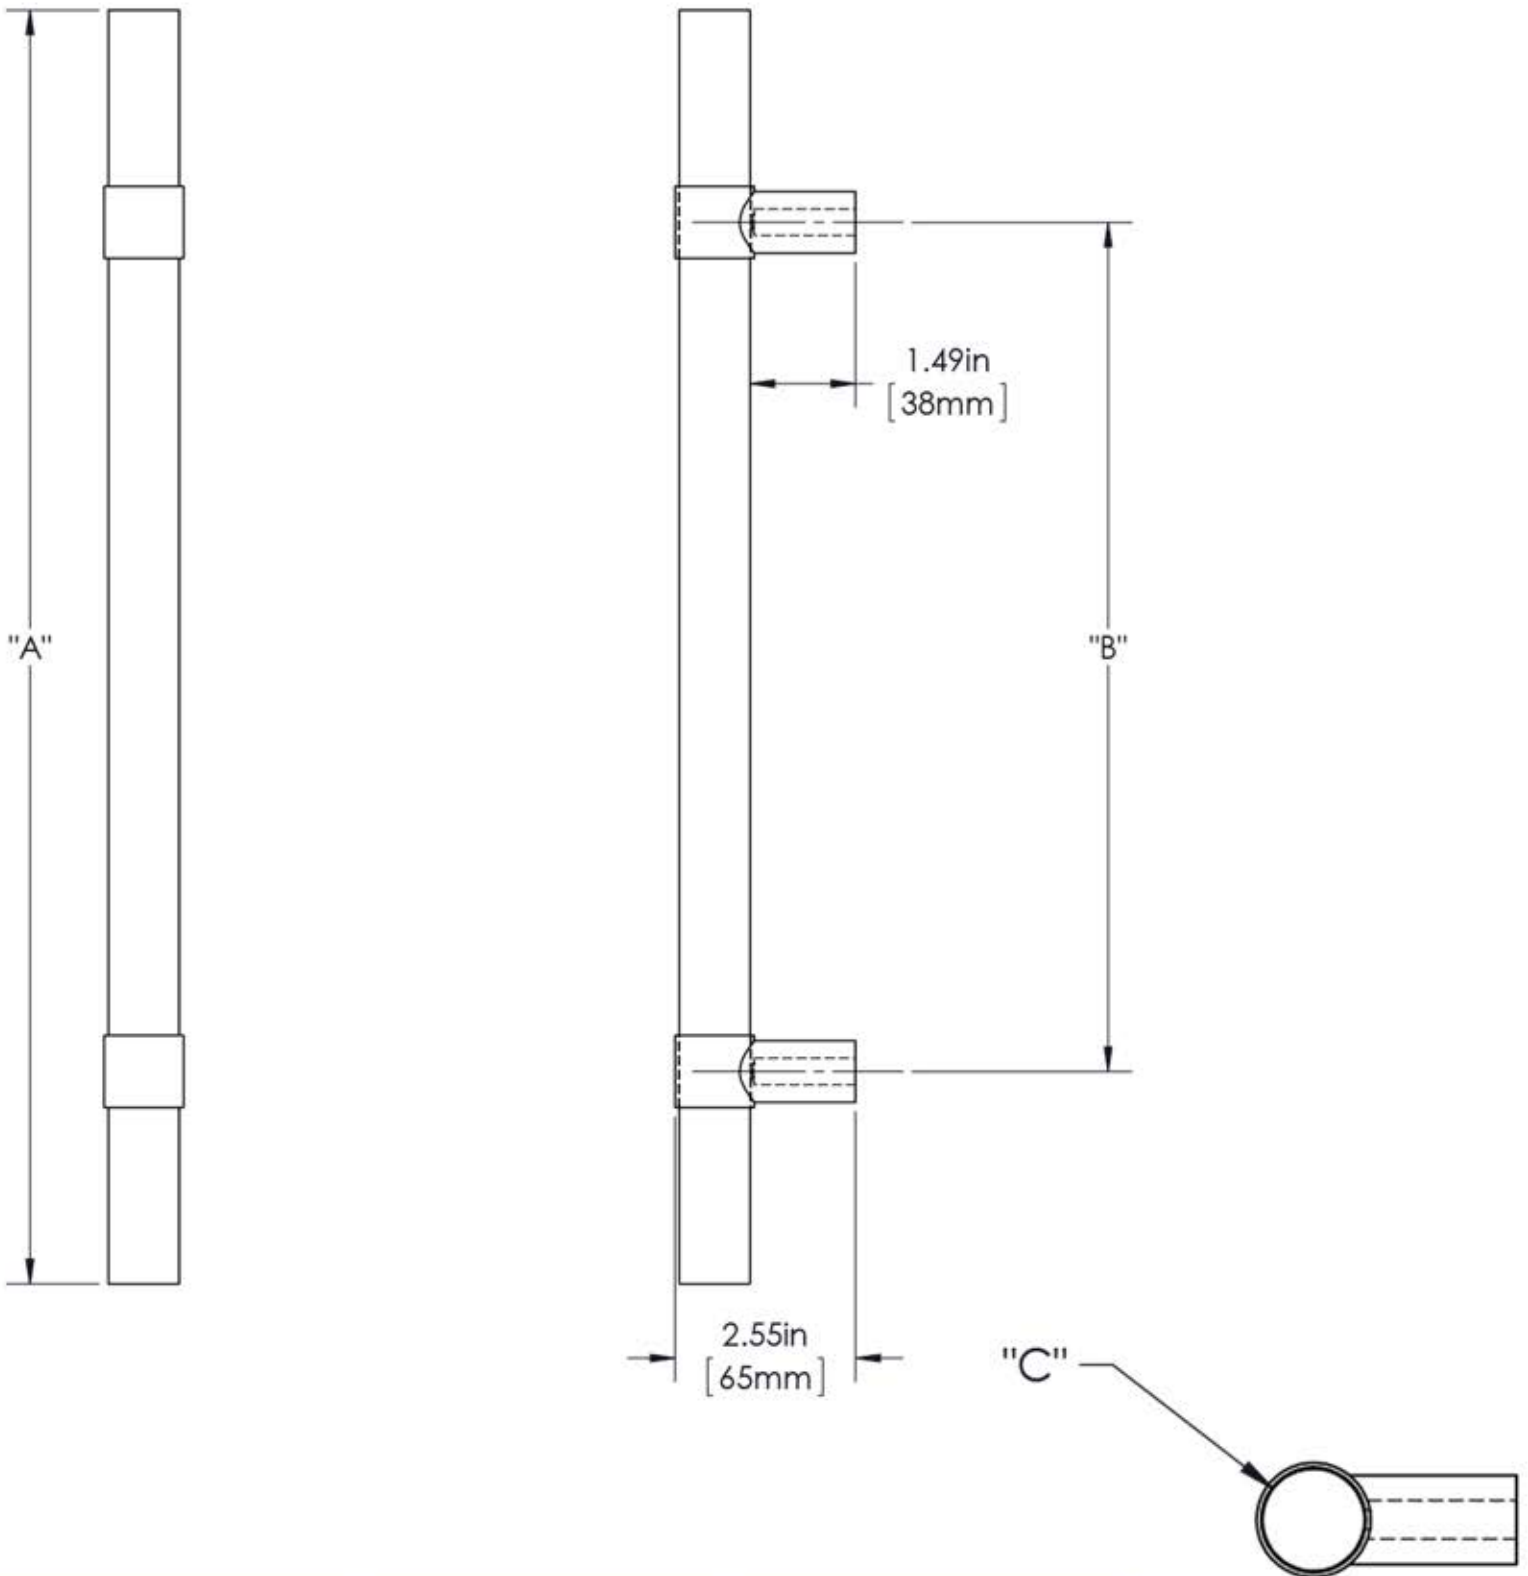

First Impressions LKE100SS4

Overall Length "A"	Center To Center "B"	Overall Diameter "C"
12"(305mm)	8"(203mm)	1"(25mm)
24"(610mm)	18"(457mm)	1"(25mm)
36"(914mm)	24"(610mm)	1"(25mm)