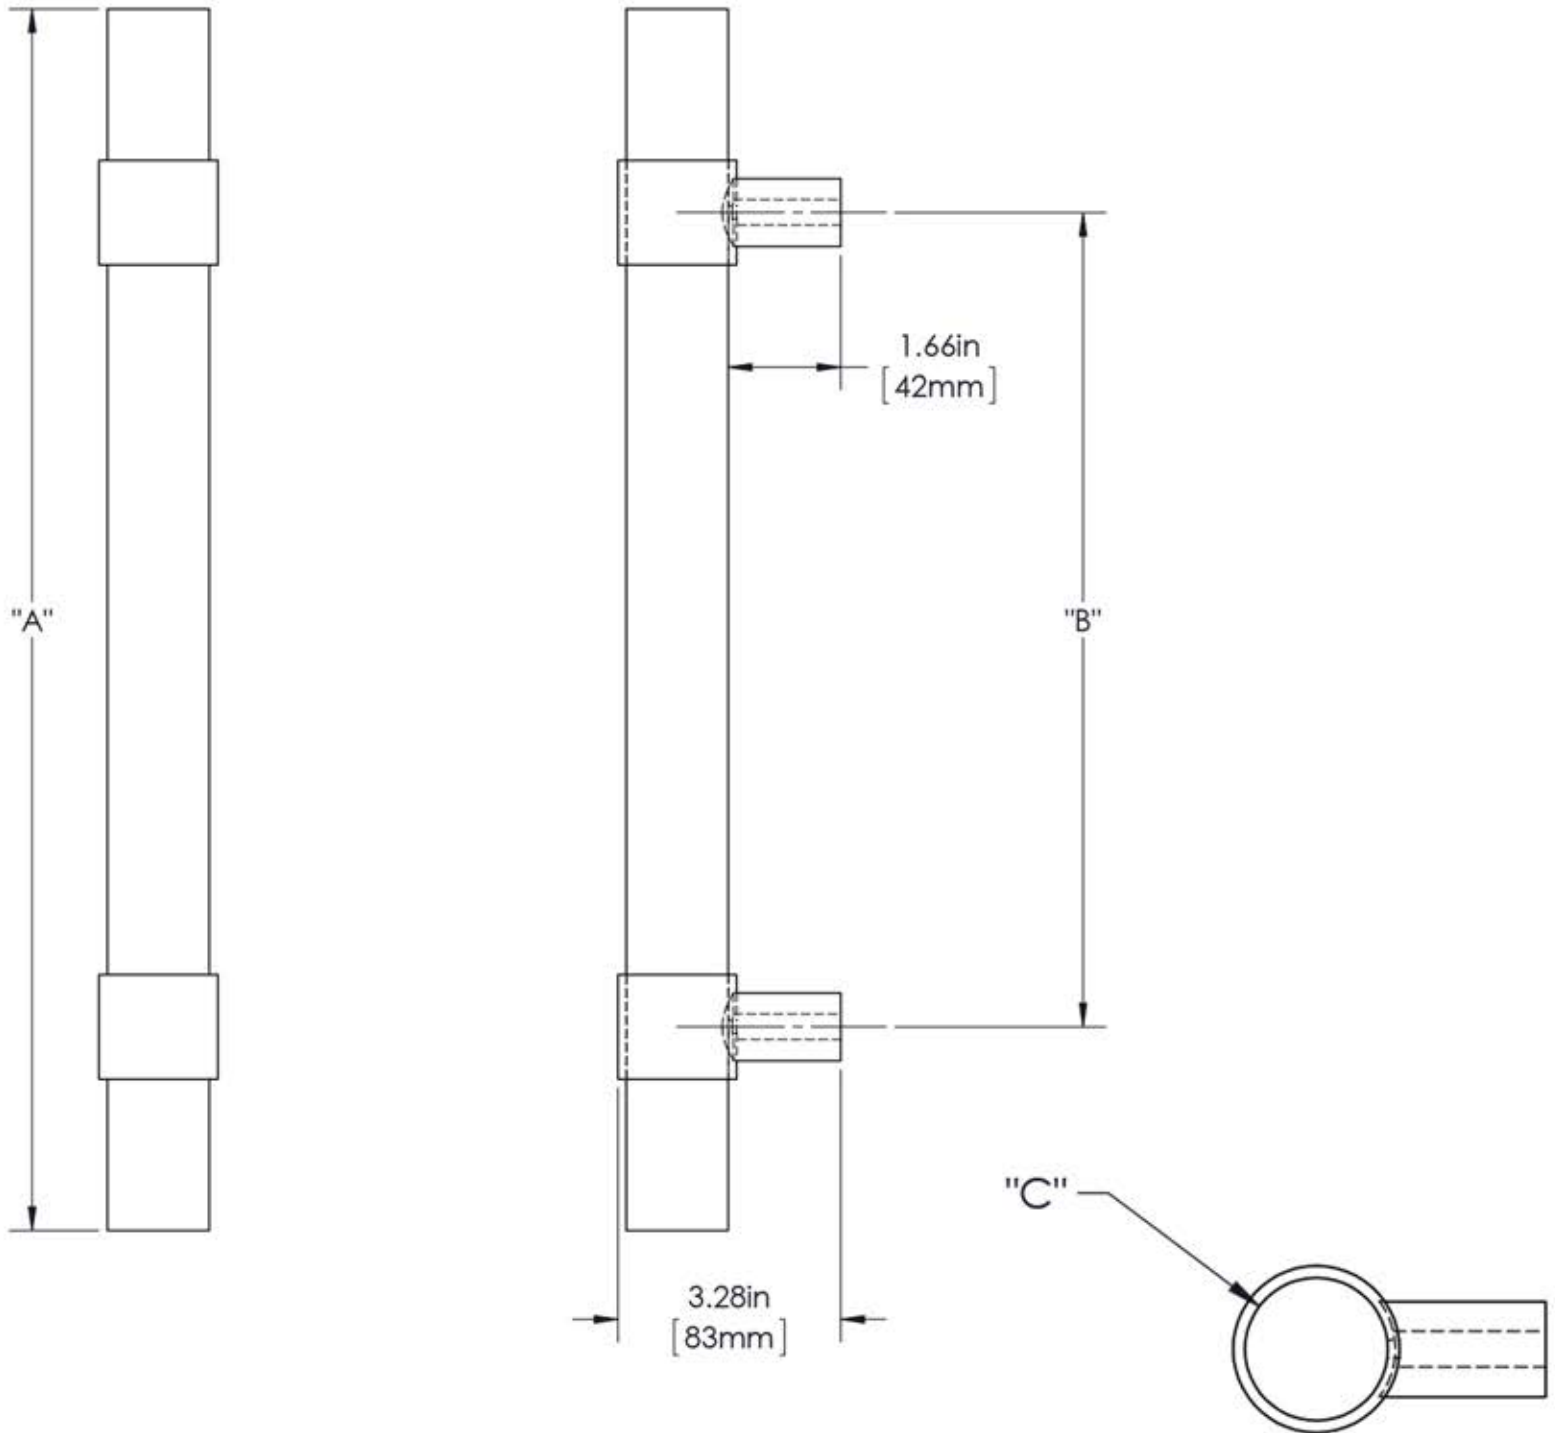

First Impressions LKE150SS4

Overall Length "A"	Center To Center "B"	Overall Diameter "C"
18"(457mm)	12"(305mm)	1 1/2"(38mm)
24"(610mm)	18"(457mm)	1 1/2"(38mm)
36"(914mm)	24"(610mm)	1 1/2"(38mm)