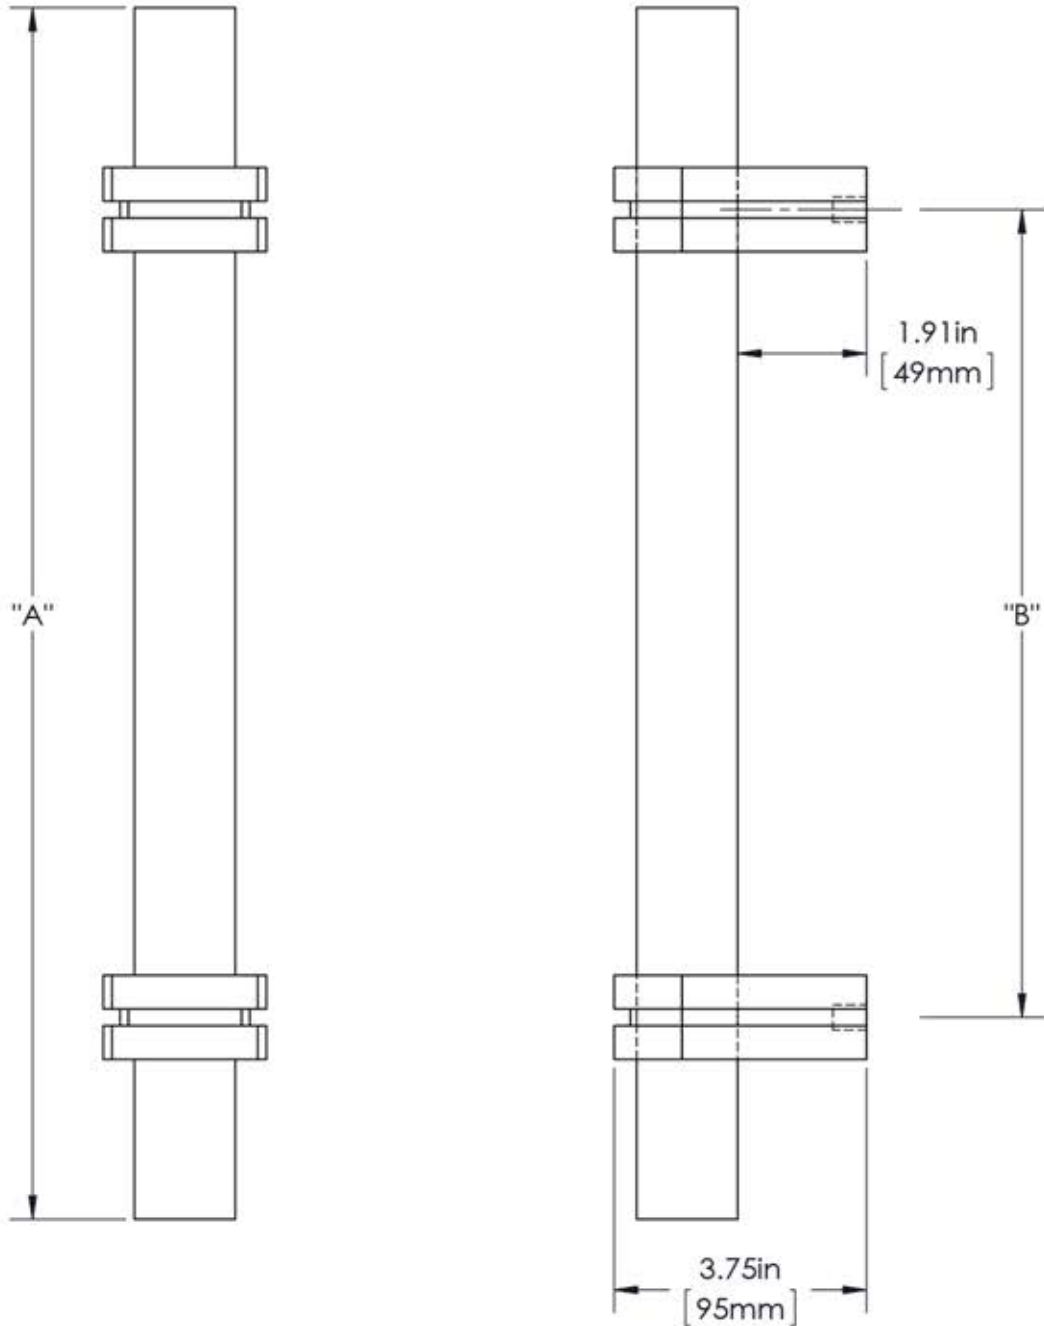

First Impressions LRM150SBR

Overall Length "A"	Center To Center "B"	Overall Diameter "C"
18"(457mm)	12"(305mm)	1 1/2"(38mm)
24"(610mm)	18"(457mm)	1 1/2"(38mm)
36"(914mm)	24"(610mm)	1 1/2"(38mm)