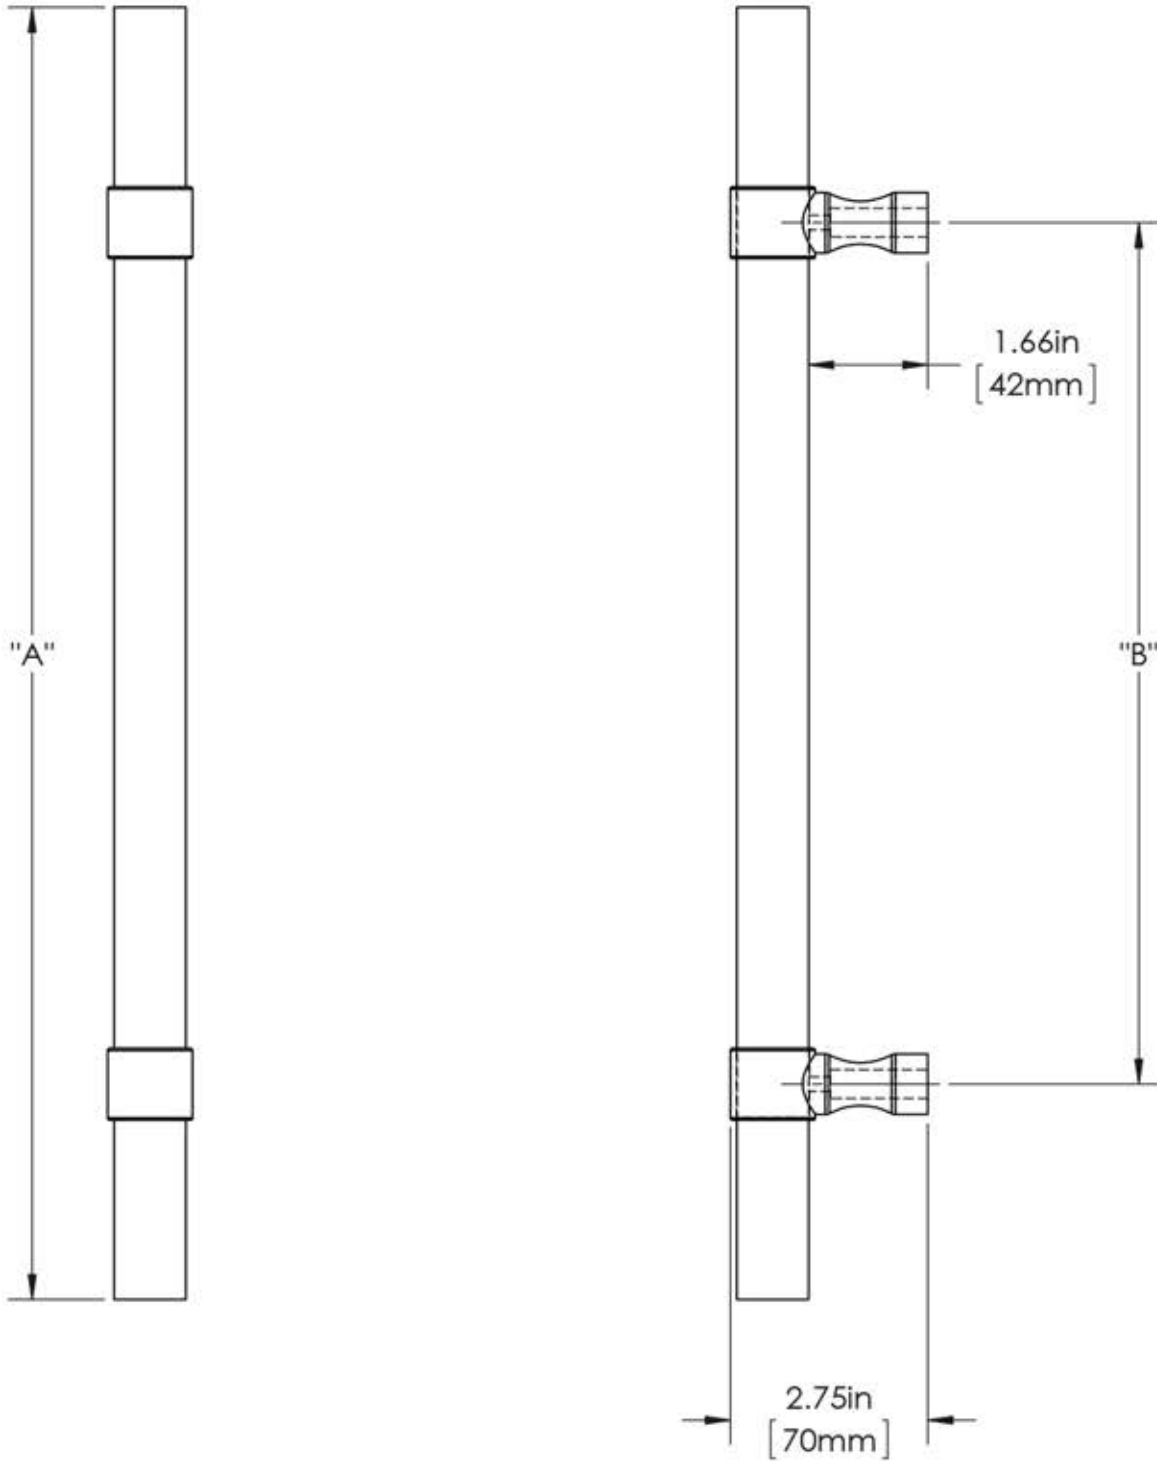

First Impressions LVG100SBR

Overall Length "A"	Center To Center "B"	Overall Diameter "C"
12"(305mm)	8"(203mm)	1"(25mm)
24"(610mm)	18"(457mm)	1"(25mm)
36"(914mm)	24"(610mm)	1"(25mm)