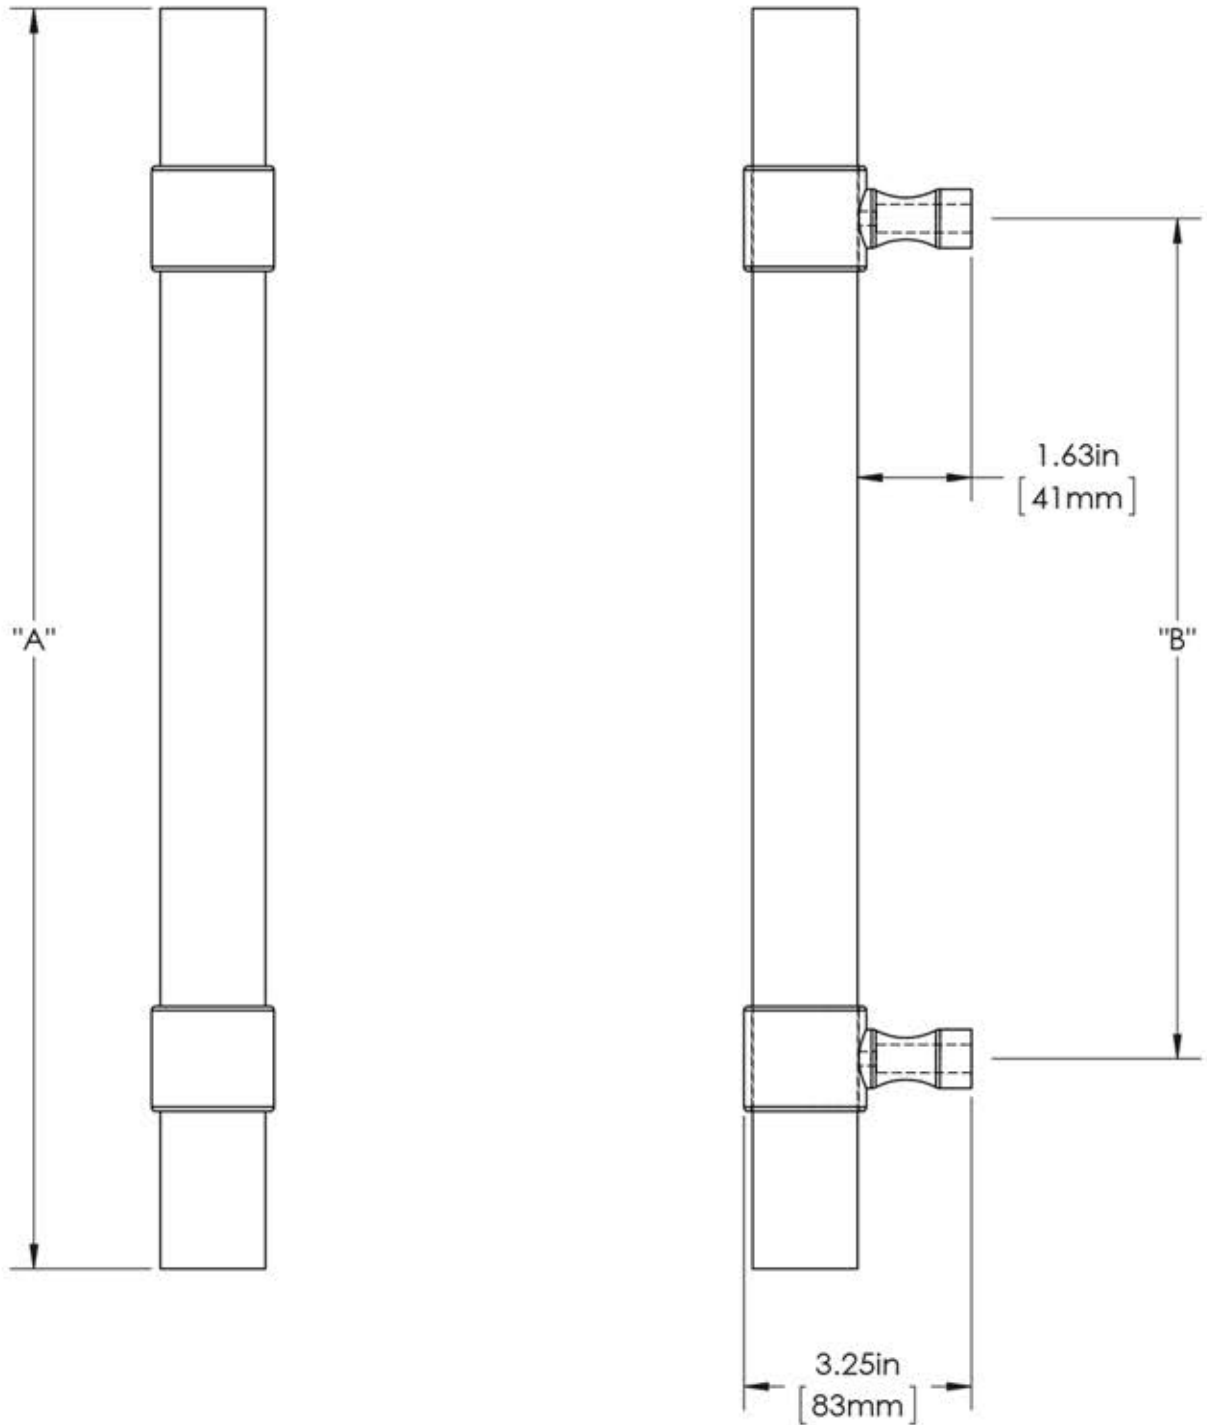

First Impressions LVG150SBR

Overall Length "A"	Center To Center "B"	Overall Diameter "C"
18"(457mm)	12"(305mm)	1 1/2"(38mm)
24"(610mm)	18"(457mm)	1 1/2"(38mm)
36"(914mm)	24"(610mm)	1 1/2"(38mm)