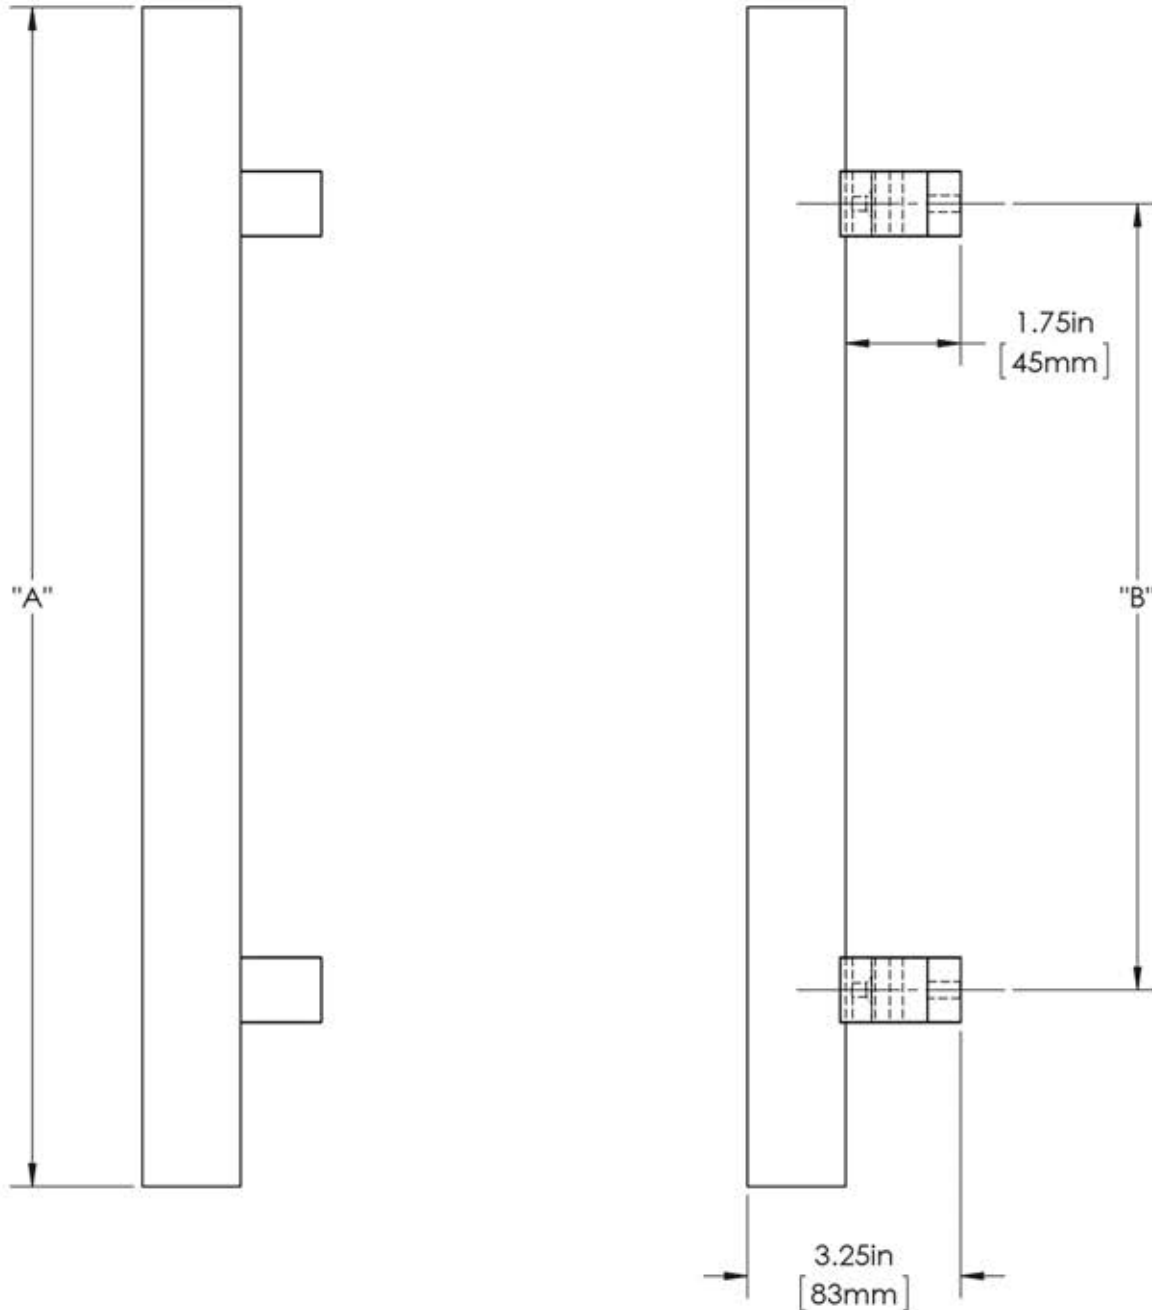

First Impressions LGN150FBR

Overall Length "A"	Center To Center "B"	Overall Diameter "C"
18"(457mm)	12"(305mm)	1 1/2"(38mm)
24"(610mm)	18"(457mm)	1 1/2"(38mm)
36"(914mm)	24"(610mm)	1 1/2"(38mm)