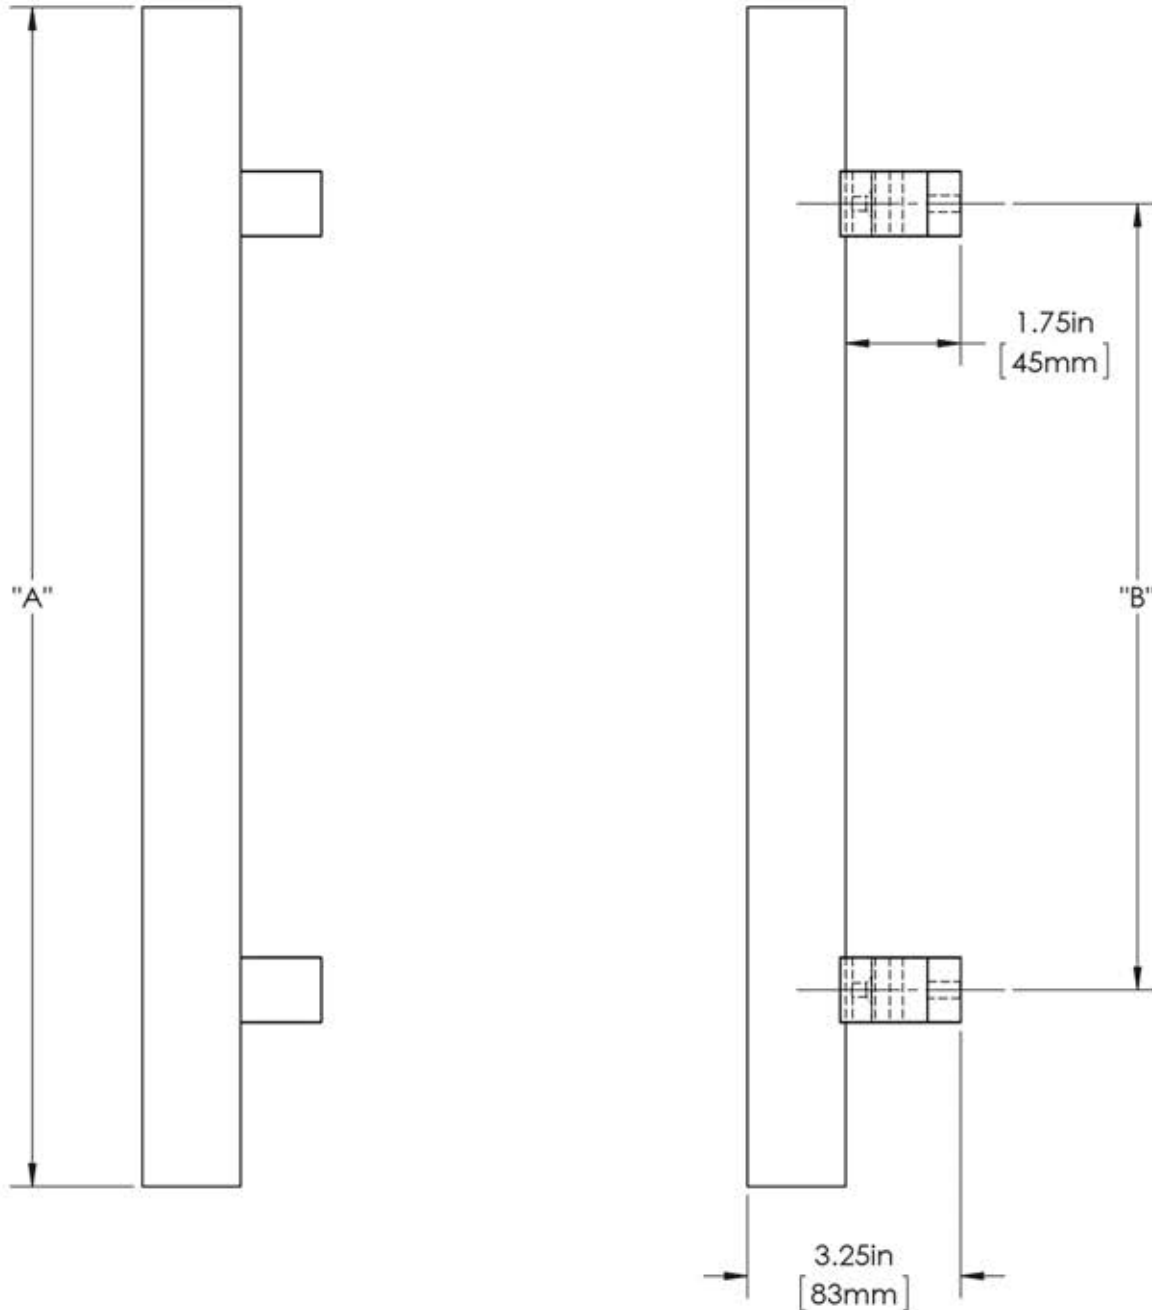

First Impressions LGN150FS4

Overall Length "A"	Center To Center "B"	Overall Diameter "C"
18"(457mm)	12"(305mm)	1 1/2"(38mm)
24"(610mm)	18"(457mm)	1 1/2"(38mm)
36"(914mm)	24"(610mm)	1 1/2"(38mm)