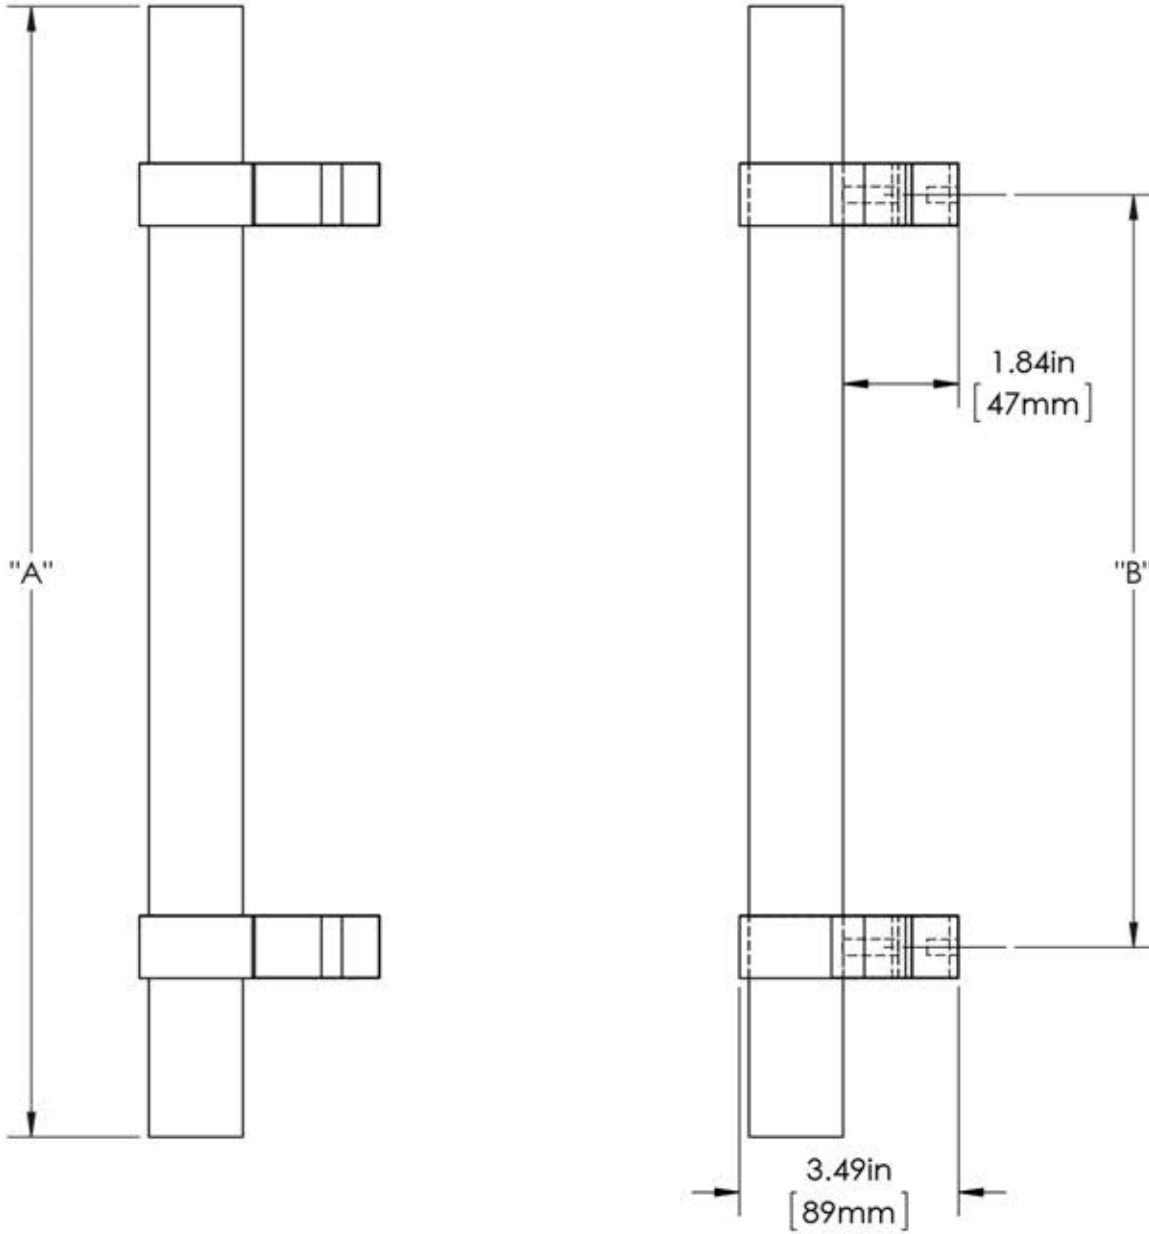

First Impressions LKE150FAL

Overall Length "A"	Center To Center "B"	Overall Diameter "C"
18"(457mm)	12"(305mm)	1 1/2"(38mm)
24"(610mm)	18"(457mm)	1 1/2"(38mm)
36"(914mm)	24"(610mm)	1 1/2"(38mm)