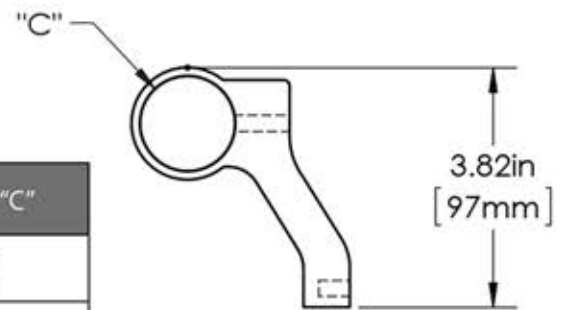

First Impressions LKE150FAL

Overall Length "A"	Center To Center "B"	Overall Diameter "C"
18"(457mm)	12"(305mm)	1 1/2"(38mm)
24"(610mm)	18"(457mm)	1 1/2"(38mm)
36"(914mm)	24"(610mm)	1 1/2"(38mm)