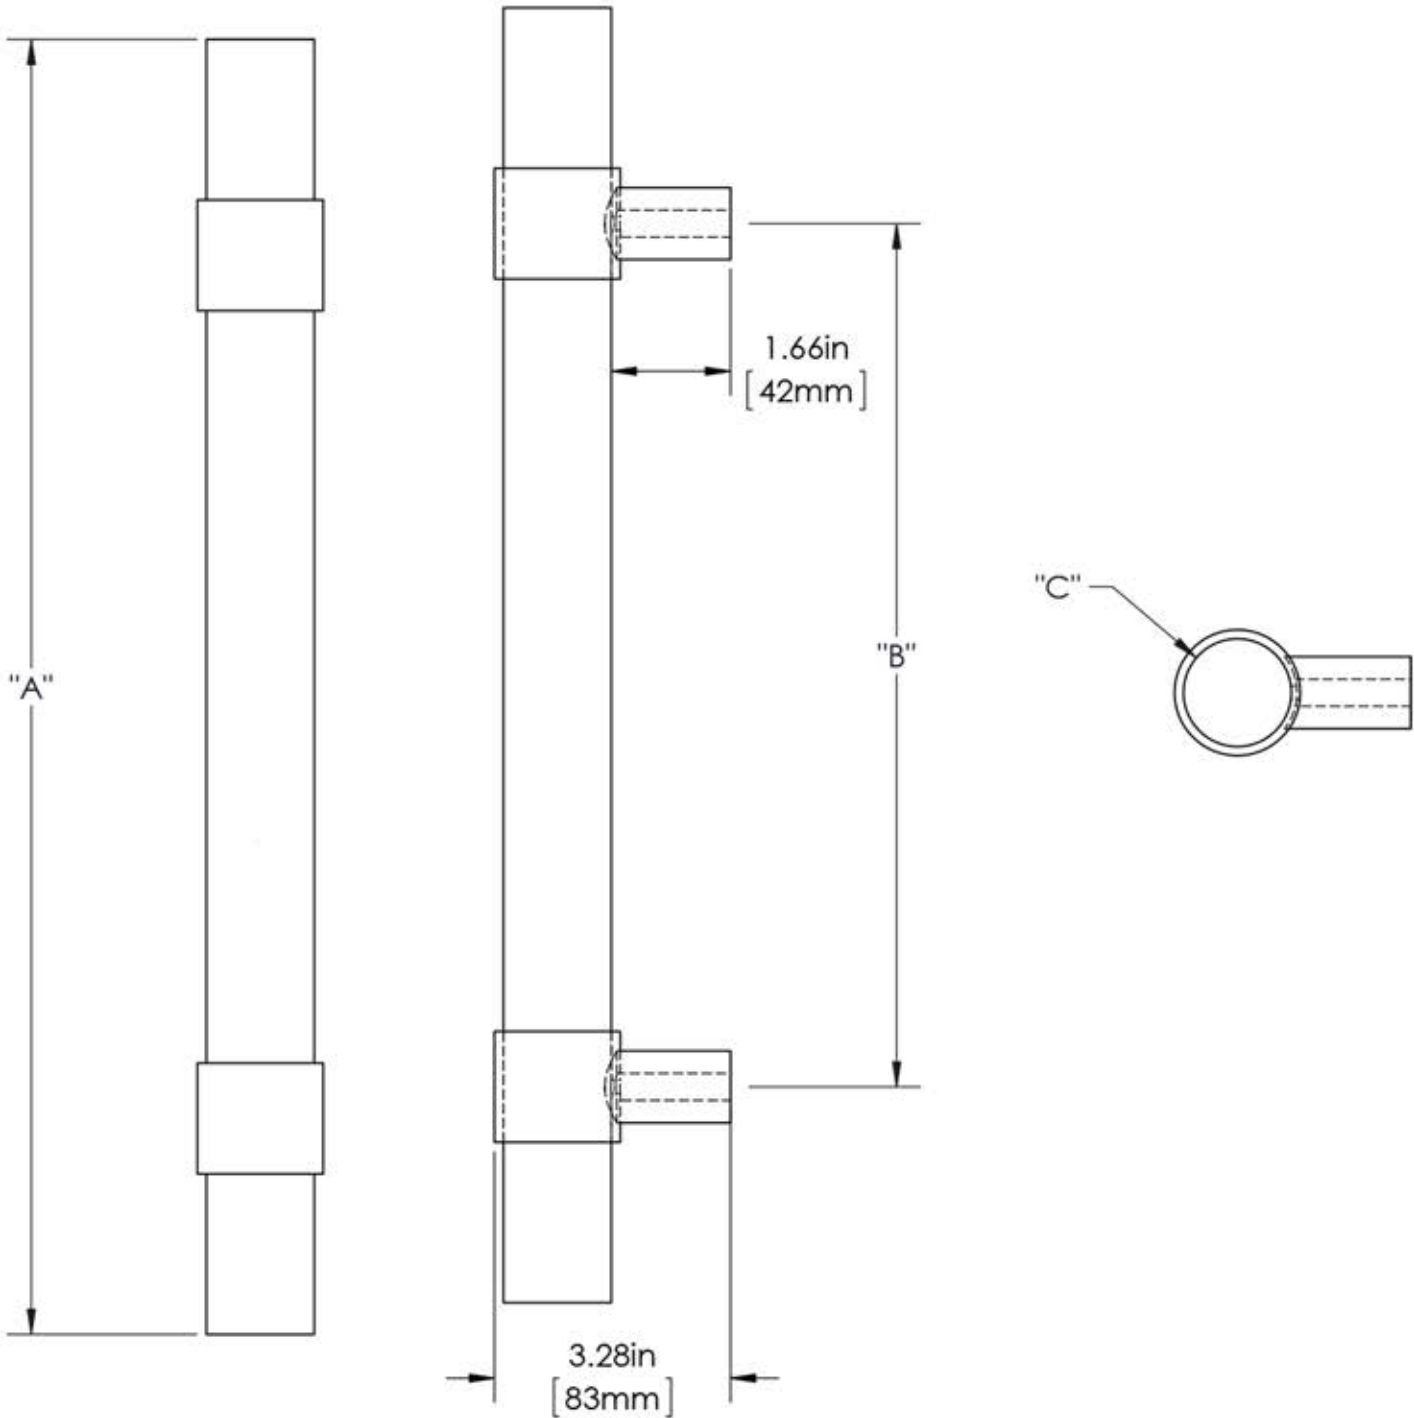

First Impressions CBN150SS4

Overall Length "A"	Center To Center "B"	Overall Diameter "C"
18"(457mm)	12"(305mm)	1 1/2"(38mm)
24"(610mm)	18"(457mm)	1 1/2"(38mm)
36"(914mm)	24"(610mm)	1 1/2"(38mm)
48"(1219mm)	36"(914mm)	1 1/2"(38mm)
60"(1524mm)	48"(1219mm)	1 1/2"(38mm)
72"(1829mm)	54"(1372mm)	1 1/2"(38mm)
84"(2134mm)	54"(1372mm)	1 1/2"(38mm)

Product Description:
1 1/2" Solid Round Acrylic Grip with Wrap Around Straight Round Mounts in Stainless Steel

Material:
Grip - Cast Acrylic
Mount(s) - Stainless Steel