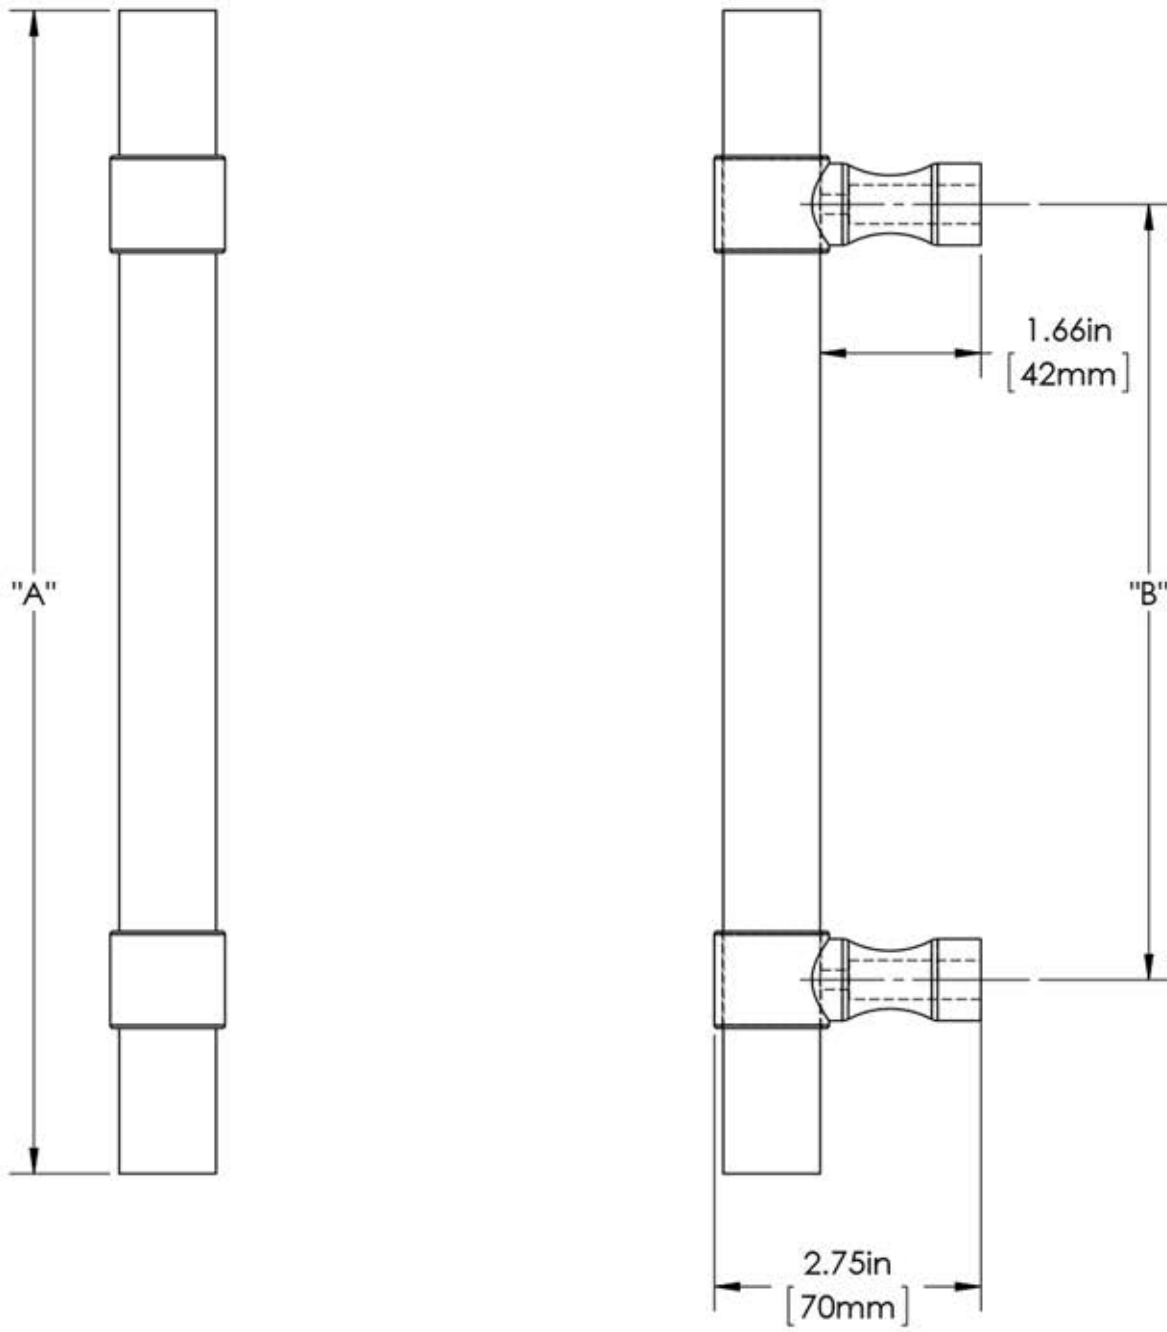

First Impressions PCF100009SBR

Overall Length "A"	Center To Center "B"	Overall Diameter "C"
9"	6"	1"