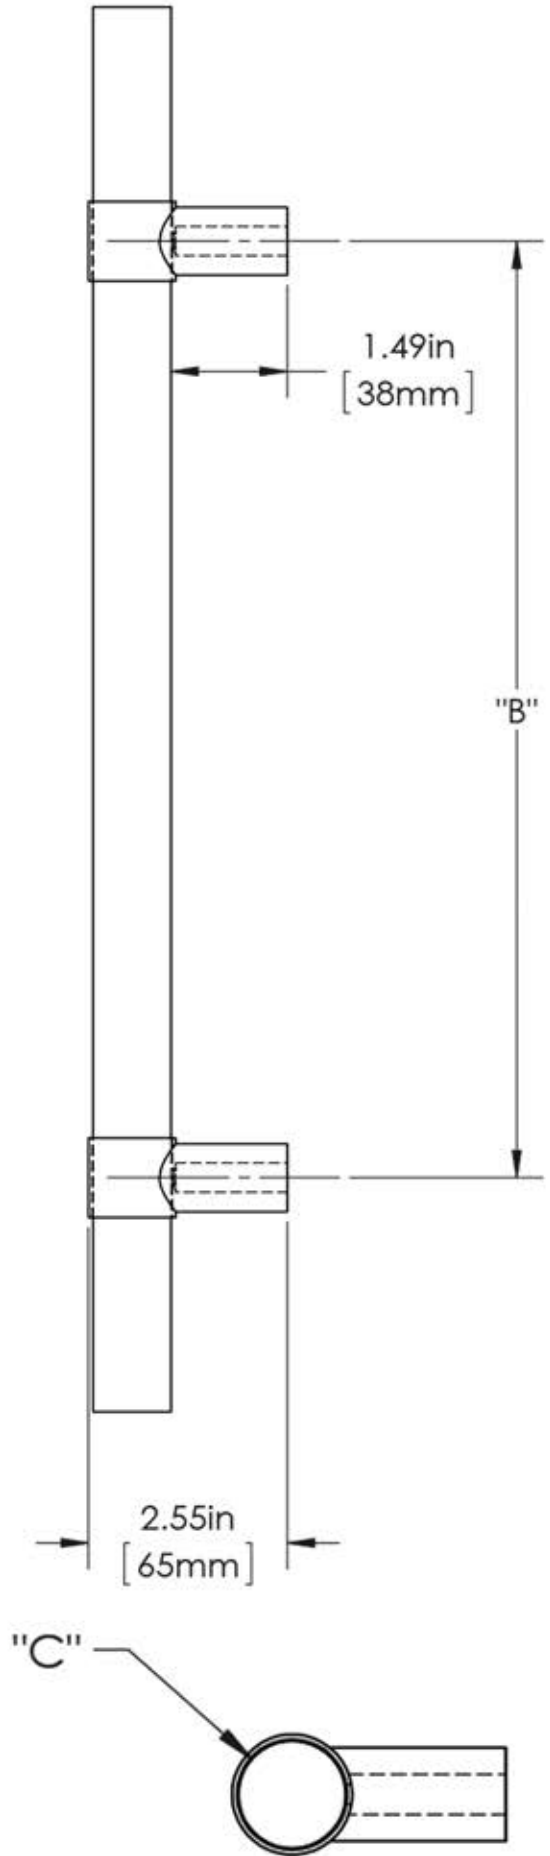

First Impressions CBN100SBRA

Overall Length "A"	Center To Center "B"	Overall Diameter "C"
12"(305mm)	8"(203mm)	1"(25mm)
24"(610mm)	18"(457mm)	1"(25mm)
36"(914mm)	24"(610mm)	1"(25mm)
48"(1219mm)	30"(762mm)	1"(25mm)
60"(1524mm)	36"(914mm)	1"(25mm)
72"(1829mm)	40"(1016mm)	1"(25mm)
84"(2134mm)	44"(1118mm)	1"(25mm)