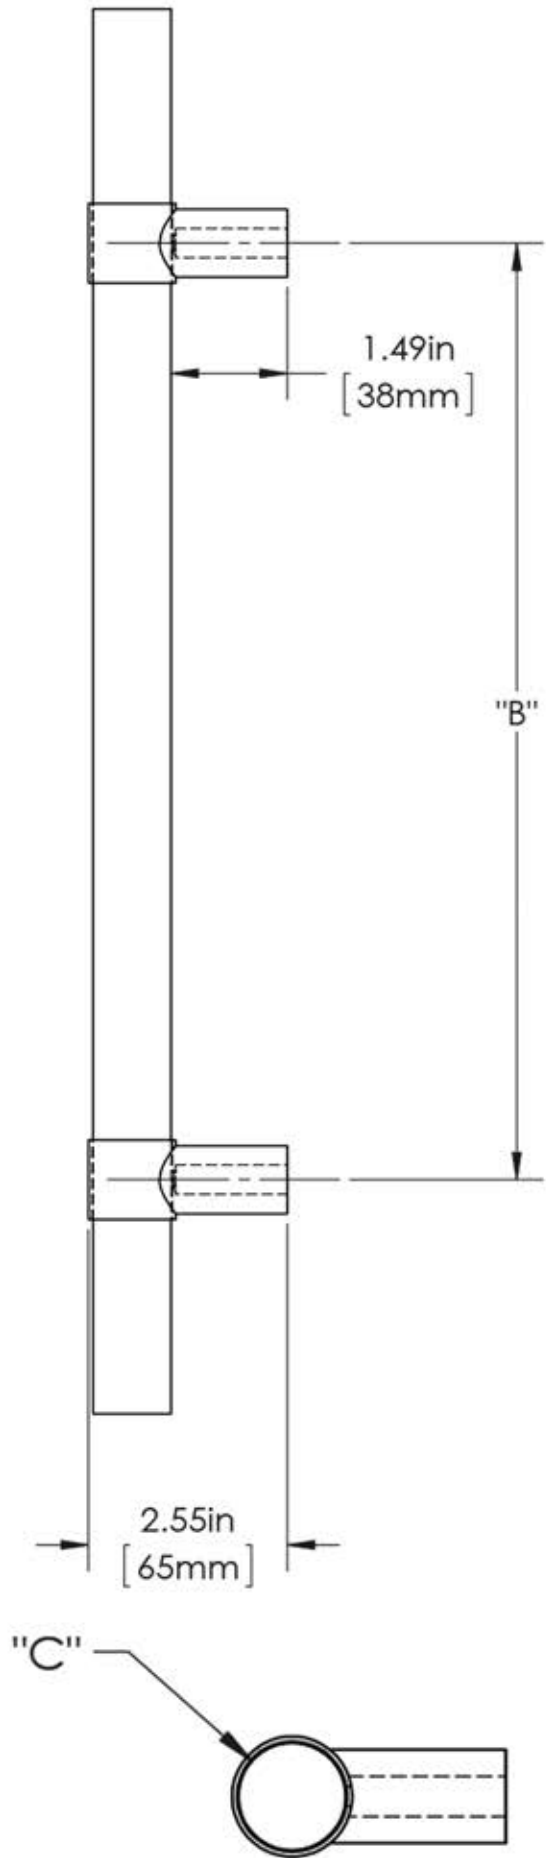

First Impressions CBN100SS4

Overall Length "A"	Center To Center "B"	Overall Diameter "C"
12"(305mm)	8"(203mm)	1"(25mm)
24"(610mm)	18"(457mm)	1"(25mm)
36"(914mm)	24"(610mm)	1"(25mm)
48"(1219mm)	30"(762mm)	1"(25mm)
60"(1524mm)	36"(914mm)	1"(25mm)
72"(1829mm)	40"(1016mm)	1"(25mm)
84"(2134mm)	44"(1118mm)	1"(25mm)