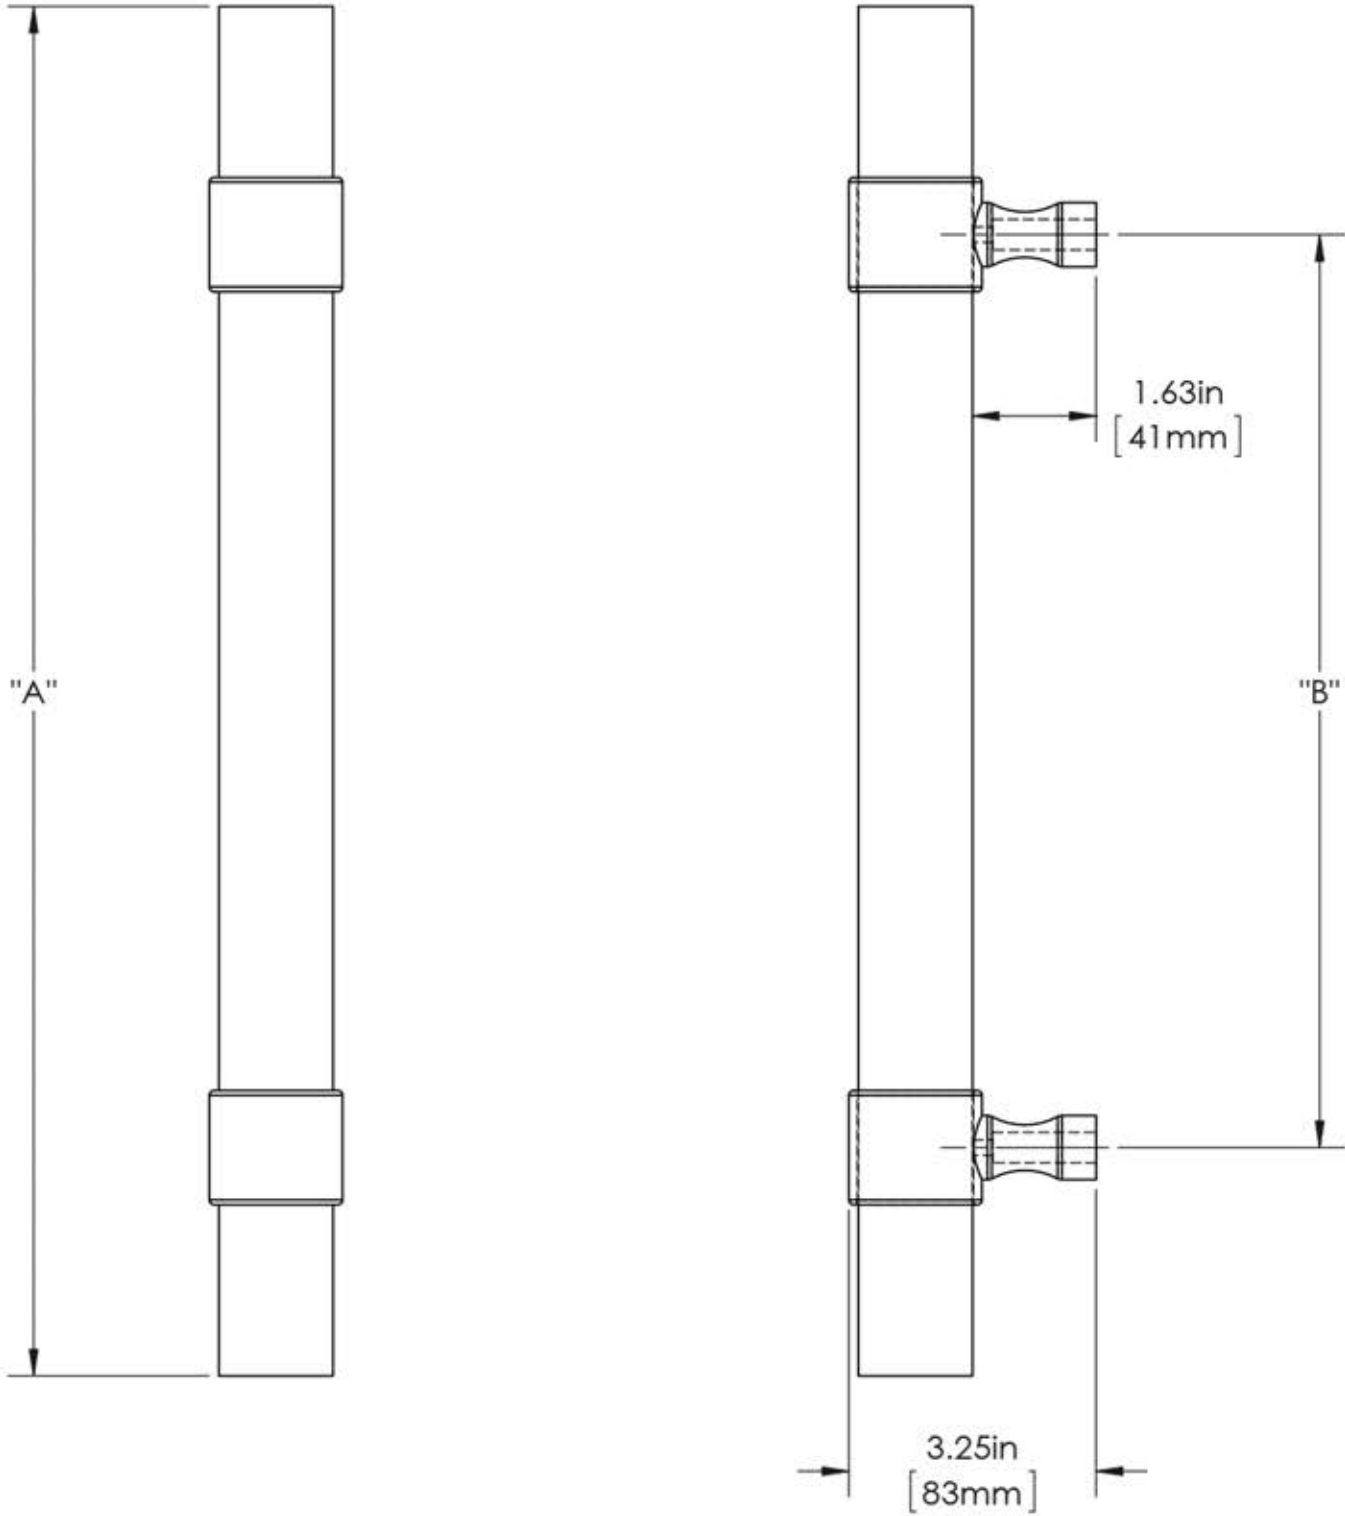

# First Impressions PCF150SBR

Overall Length "A"	Center To Center "B"	Overall Diameter "C"
18"(457mm)	12"(305mm)	1 1/2"(38mm)
24"(610mm)	18"(457mm)	1 1/2"(38mm)
36"(914mm)	24"(610mm)	1 1/2"(38mm)