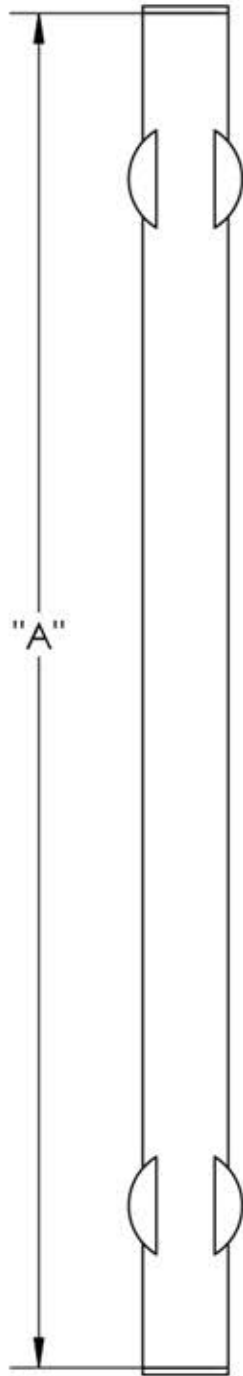

# First Impressions PNR150SMTSBR

Overall Length "A"	Center To Center "B"	Overall Diameter "C"
18"(457mm)	12"(305mm)	1 1/2"(38mm)
24"(610mm)	18"(457mm)	1 1/2"(38mm)
36"(914mm)	24"(610mm)	1 1/2"(38mm)