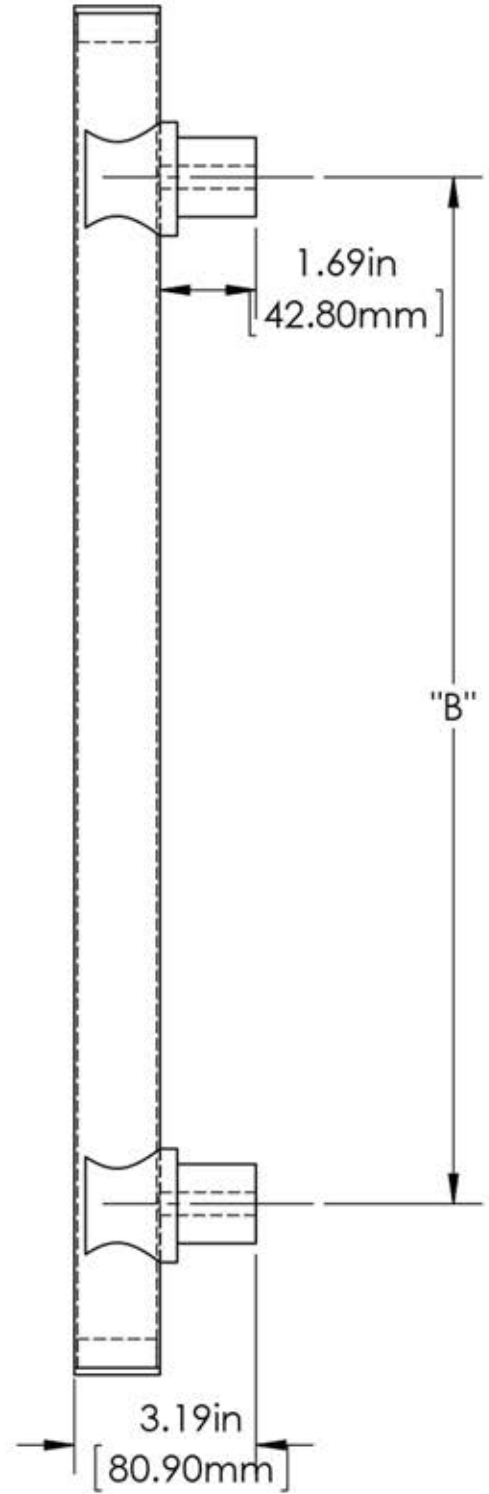

# First Impressions PNR150SMTSBR

Overall Length "A"	Center To Center "B"	Overall Diameter "C"
18"(457mm)	12"(305mm)	1 1/2"(38mm)
24"(610mm)	18"(457mm)	1 1/2"(38mm)
36"(914mm)	24"(610mm)	1 1/2"(38mm)