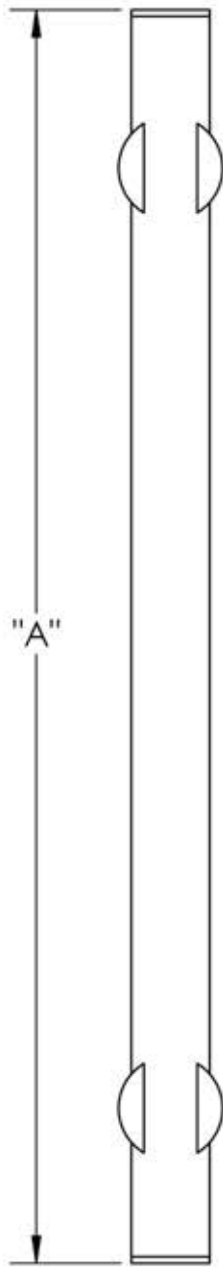

First Impressions PNR150SMTS4

Overall Length "A"	Center To Center "B"	Overall Diameter "C"
18"(457mm)	12"(305mm)	1 1/2"(38mm)
24"(610mm)	18"(457mm)	1 1/2"(38mm)
36"(914mm)	24"(610mm)	1 1/2"(38mm)