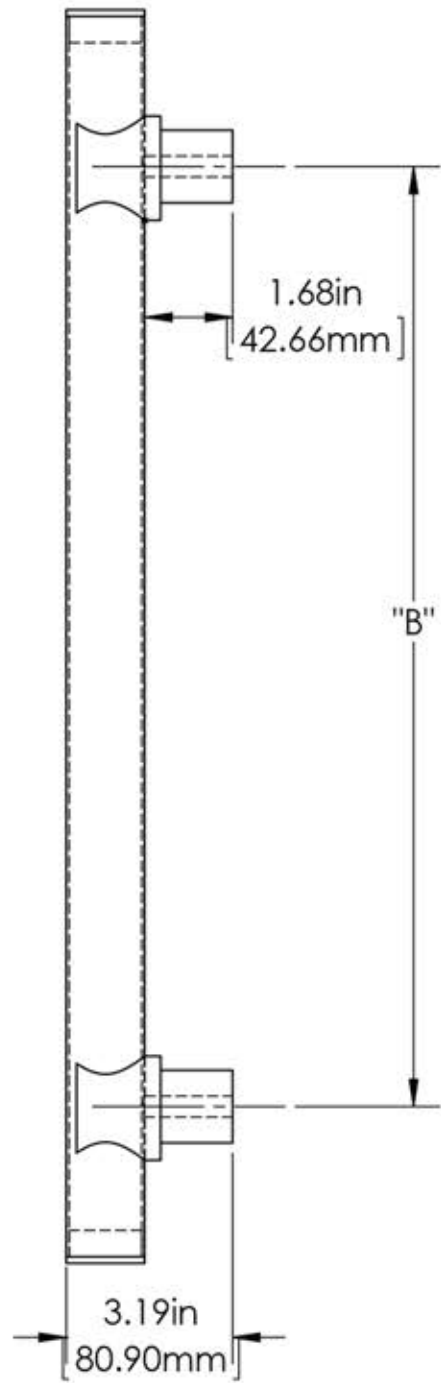

First Impressions PNR150SMTS4

Overall Length "A"	Center To Center "B"	Overall Diameter "C"
18"(457mm)	12"(305mm)	1 1/2"(38mm)
24"(610mm)	18"(457mm)	1 1/2"(38mm)
36"(914mm)	24"(610mm)	1 1/2"(38mm)