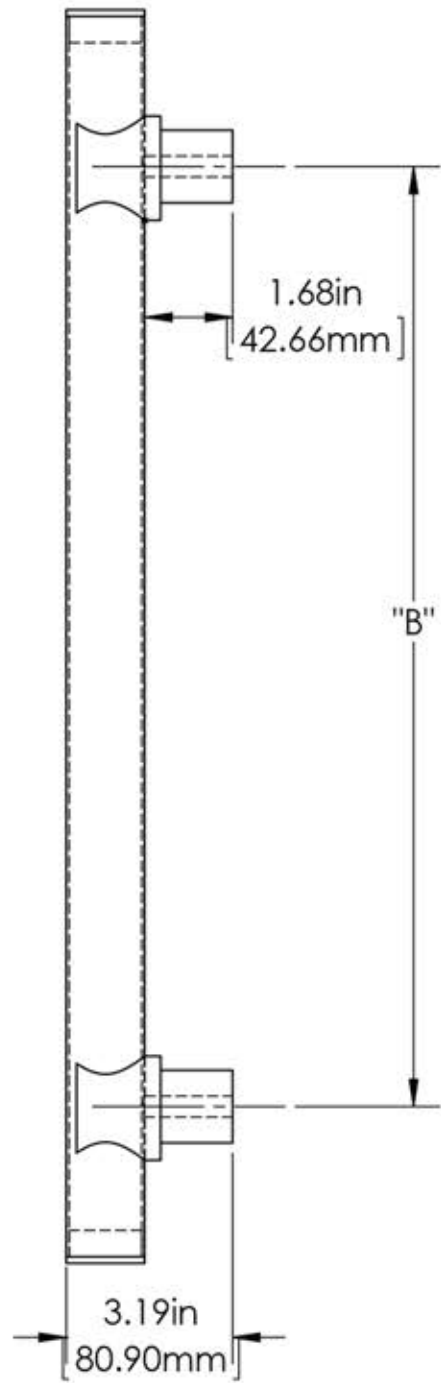

First Impressions PNR150048SMTS4

Overall Length "A"	Center To Center "B"	Overall Diameter "C"
48"	36"	1-1/2"