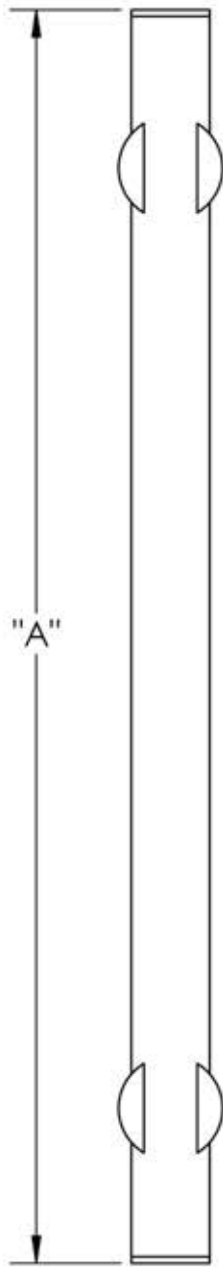

First Impressions PNR150048SMTS4

Overall Length "A"	Center To Center "B"	Overall Diameter "C"
48"	36"	1-1/2"