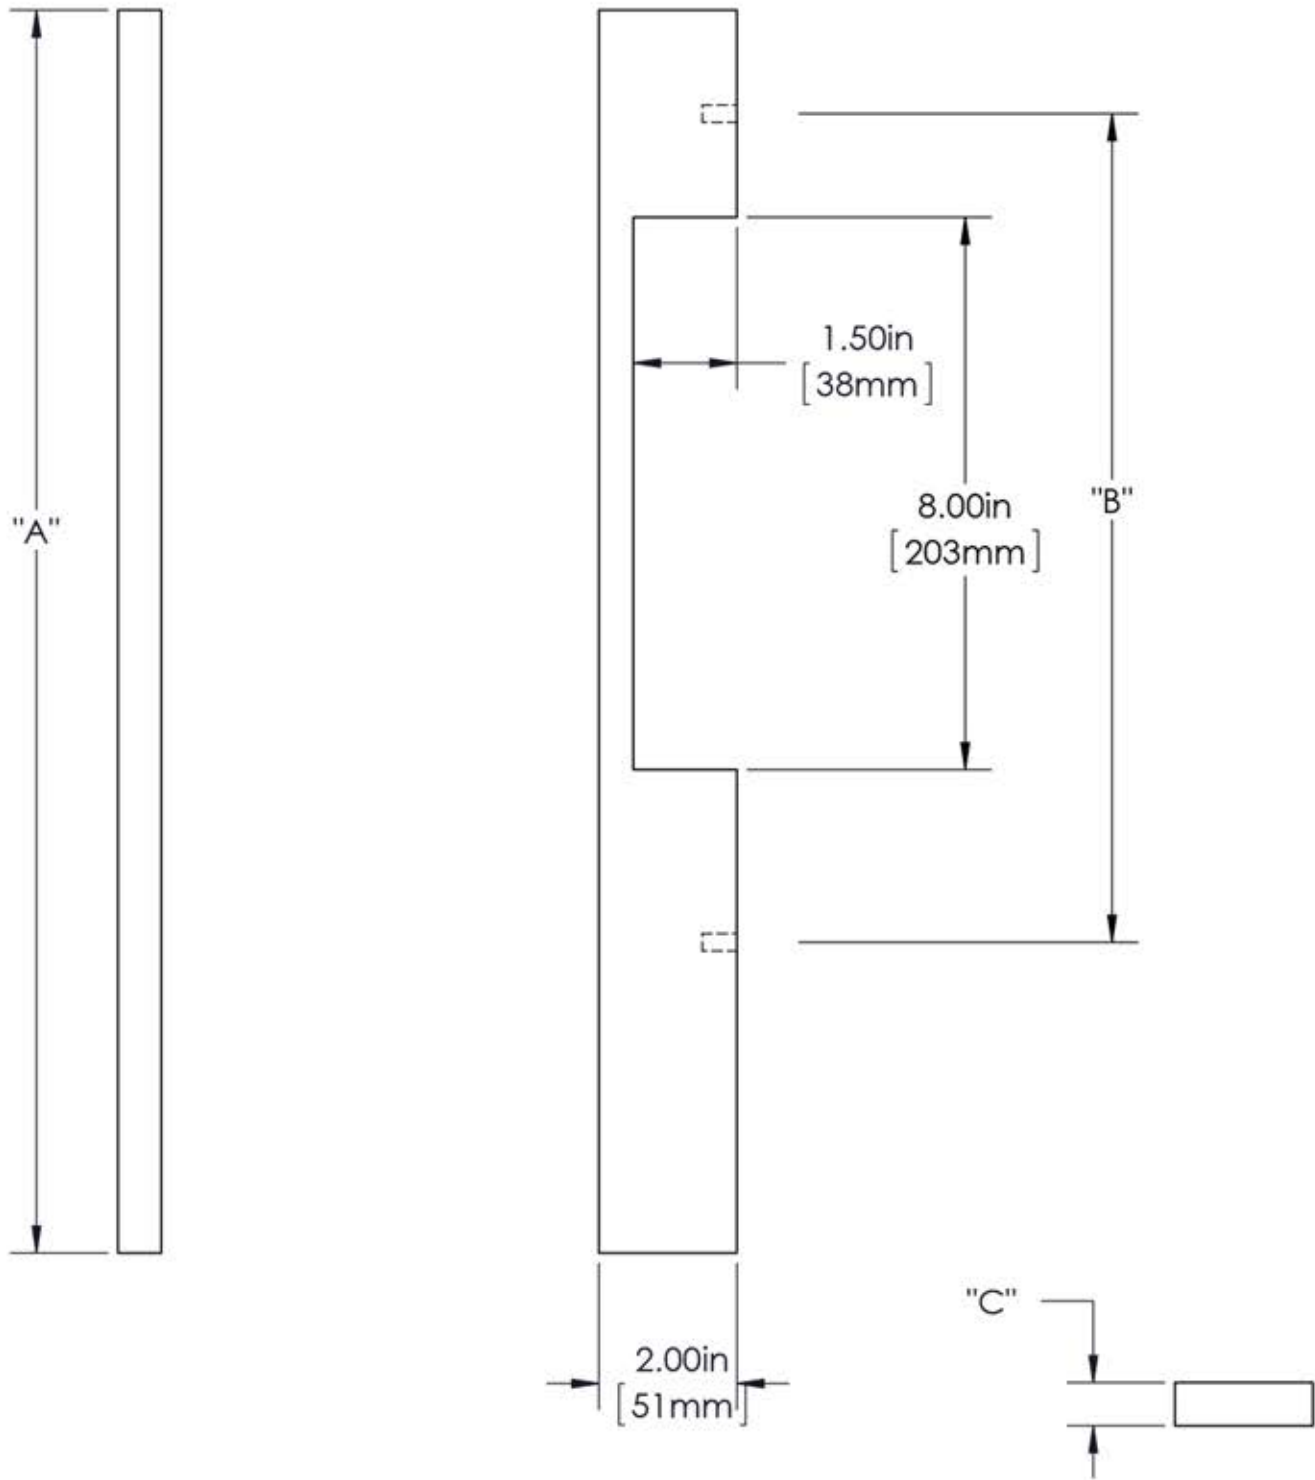

First Impressions PRY1SMTSS4

Overall Length "A"	Center To Center "B"	Overall Diameter "C"
18"(457mm)	12"(305mm)	5/8"(16mm)
24"(609mm)	18"(457mm)	5/8"(16mm)
36"(914mm)	24"(609mm)	5/8"(16mm)